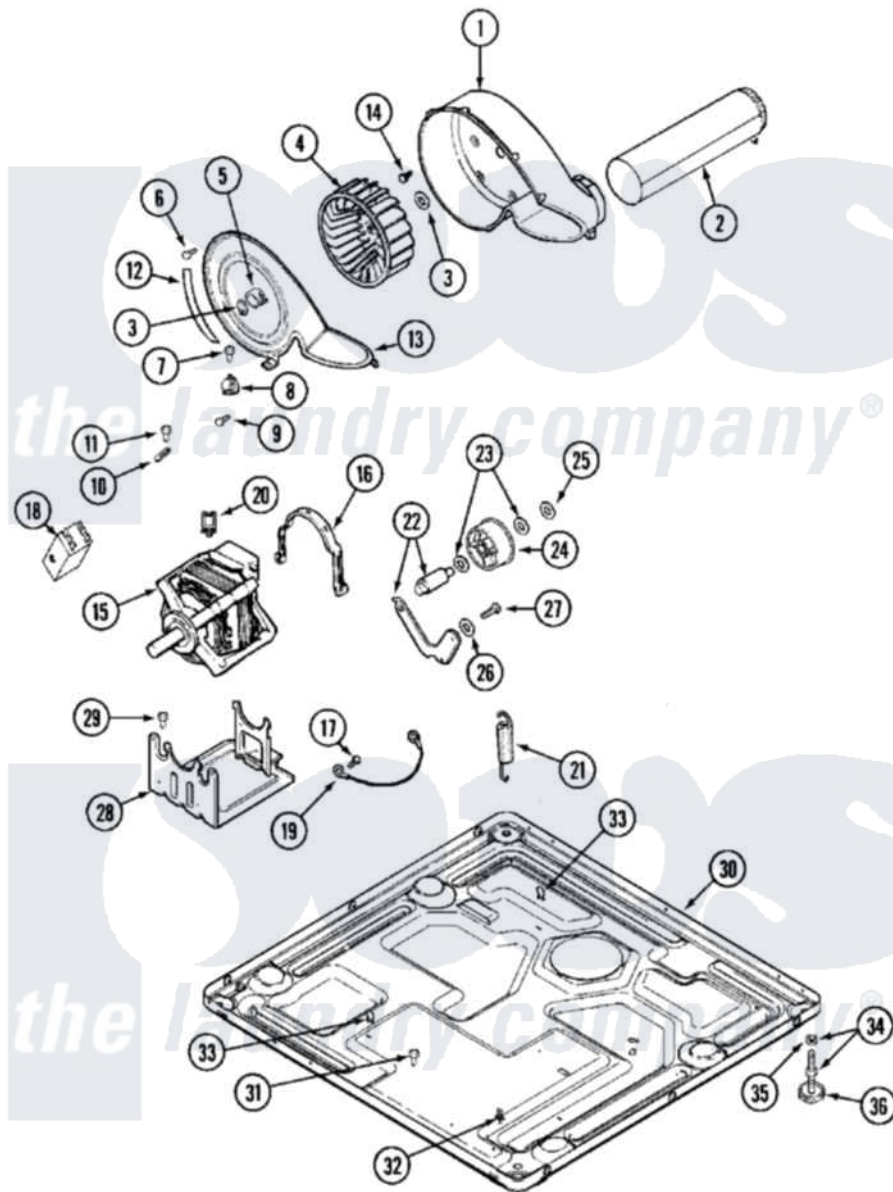

# Maytag MDG16PDWA 06 - MOTOR DRIVE

Maytag [Commercial Maytag MDG16PDWA Dryer Parts](#) Parts Diagram 06 - MOTOR DRIVE  
 Click on the part number to view part

Item	Original Part Number	Replaced By	Status	Part Description
001	<a href="#">33001789</a>			Housing, Blower
002	<a href="#">22001995</a>			Screw Note: Screw, Tumbler Front And Shroud
"	<a href="#">33001800</a>			Duct Assembly, Exhaust
003	410233	<a href="#">9703438</a>		Ring-Retrn
004	<a href="#">33001790</a>			Wheel, Blower
"	<a href="#">33002797</a>			Wheel, Blower
005	<a href="#">312967</a>			Clamp, Blower Housing
006	33001855	<a href="#">33002917</a>		Screw, No.10-16
007	<a href="#">Y313561</a>			Screw----NA
008	<a href="#">303392</a>			Thermostat, Cycling
"	<a href="#">33303391</a>			Thermostat, Cycling
009	22001996	<a href="#">3370225</a>		Screw
010	<a href="#">33001762</a>			Fuse, Thermal
011	NLA		Not Available	SCREW, THERMAL CUT-OFF
012	NLA		Not Available	SEAL, BLOWER COVER
013	33001796	<a href="#">33002711</a>		Cover, Blower Housing