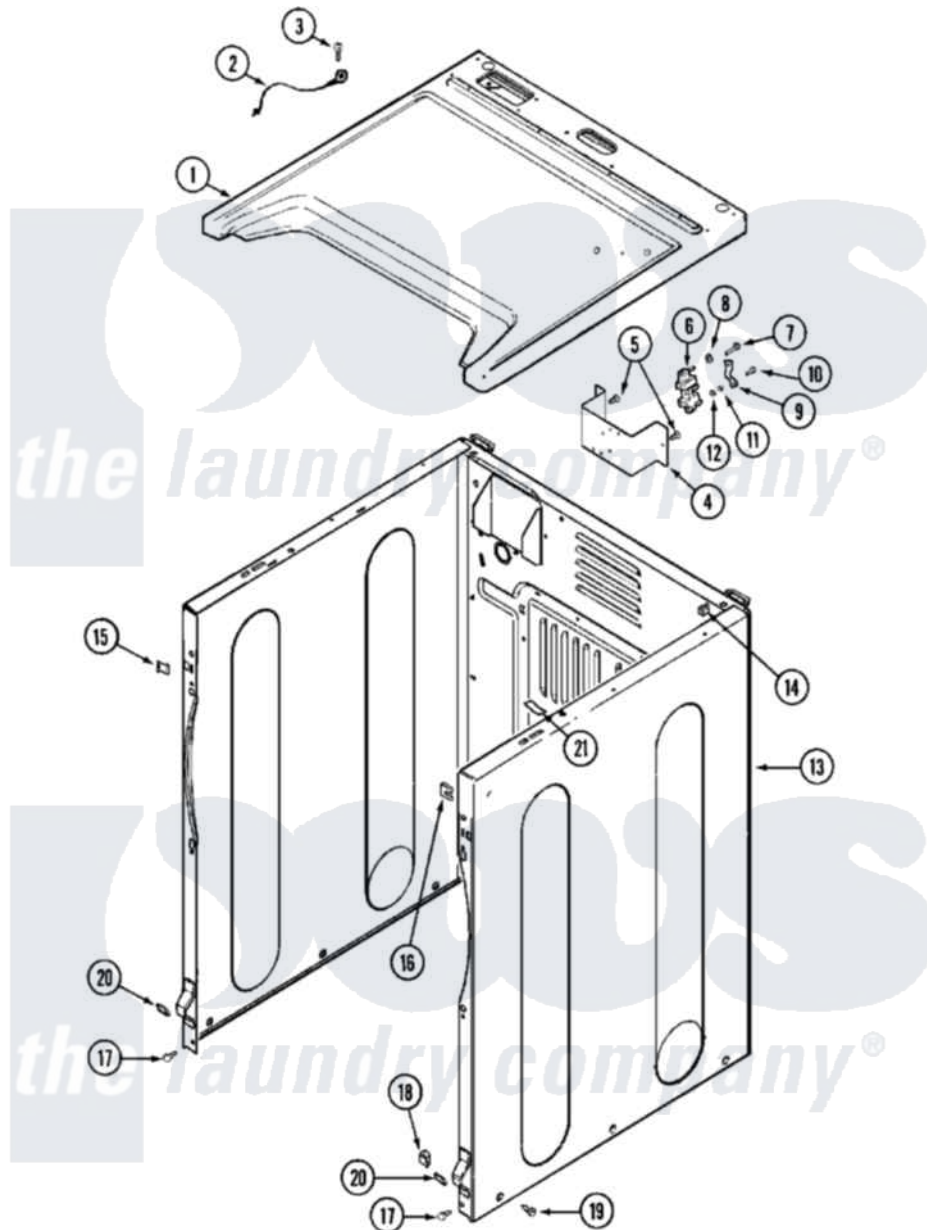

Maytag MDG16PDAWA 08 - CABINET-FRONT

Maytag [Commercial Maytag MDG16PDAWA Dryer Parts](#) Parts Diagram 08 - CABINET-FRONT
 Click on the part number to view part

Item	Original Part Number	Replaced By	Status	Part Description
001	33001949			Cover, Top
"	33002633			Cover, Top
"	NLA		Not Available	COVER, TOP (ALM)
002	22001959			Wire, Ground
003	210186	3370225		Screw
004	NLA		Not Available	BRACKET, TERMINAL BLOCK---NA
005	22001995			Screw Note: Screw, Tumbler Front And Shroud
006	33001244			Block, Terminal
007	Y312209	W10001200		Screw
008	Y311270			Washer, Terminal Block
009	Y312184			Strap, Grounding
010	NLA		Not Available	SCREW, GROUND STRAP
011	311484	112432		Nut
012	311093			Washer, Terminal Connection
013	NLA		Not Available	CABINET (WHT)

014	310933	33002194	Nut, Speed
015	22002049		Clip Note: Clip, Front Panel
016	213280	204439	Screw And Fstner Assembly
017	22001995		Screw Note: Screw, Tumbler Front And Shroud
018	22003298		Retainer, Wire
019	213007		Xfor Cabinet See Cabinet, Back
"	22003409	213007	Xfor Cabinet See Cabinet, Back
020	22002239		Clip, Front Panel
021	33001836		Strap, Top Cover Support