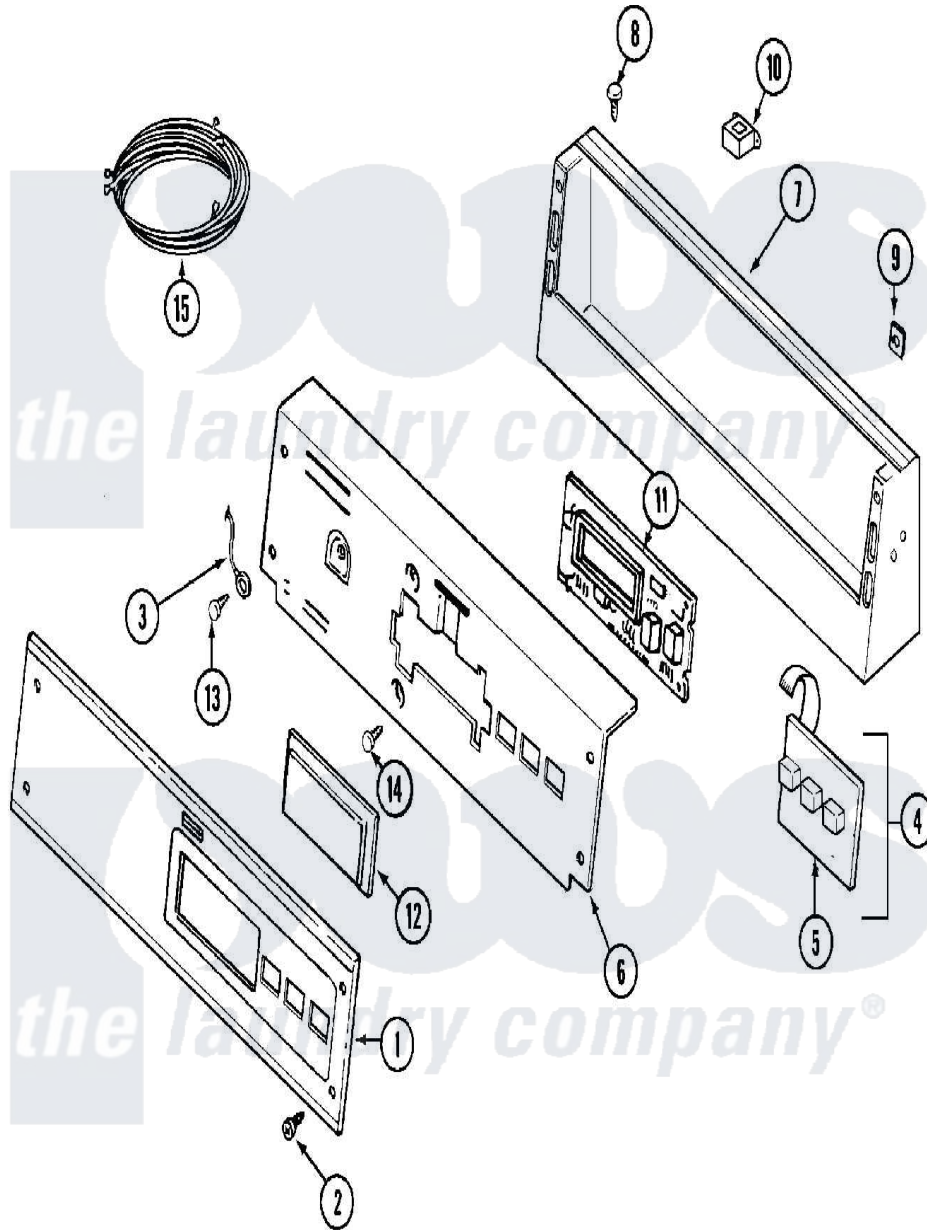

**Maytag MDG16PDAWQ 04 - CONTROL PANEL
(MDG16PDAWQ/MDG16PDAXQ)**

Maytag [Commercial Maytag MDG16PDAWQ Dryer Parts](#) Parts Diagram 04 - CONTROL PANEL
(MDG16PDAWQ/MDG16PDAXQ)
Click on the part number to view part

Item	Original Part Number	Replaced By	Status	Part Description
001	33001784	33002941		Facia - Pd/Ps
002	215506			Screw, Control Panel Overlay
003	22001959			Wire, Ground
004	215527	W10140652		Screw, 6-20 X 1/2
"	306694			Backup Plate With Switch
005	215517	W10131113		Push Button
006	22001511	22002954		Deflector, Water
"	33002429			Bracket, Back
"	NLA		Not Available	BRACKET, BACK (BSQ)
007	22002889			Console
"	22003088			Console
008	22001996	3370225		Screw
009	215003			Fastener, Panel And Bracket
010	211251			Screw, Transformer
"	22001419			Nut, Transformer

"	22001960		Transformer
011	33001204		Stand-Off, Ccontrol Board
"	33001746	W10130081	Control Board
"	912077		Locknut, Reader Harness
012	22001962	W10131114	Cover, Display
013	211252		Screw, Ground Wire
014	215526		Screw, Circuit Board
015	NLA	Not Available	WIRE HARNESS, MAIN