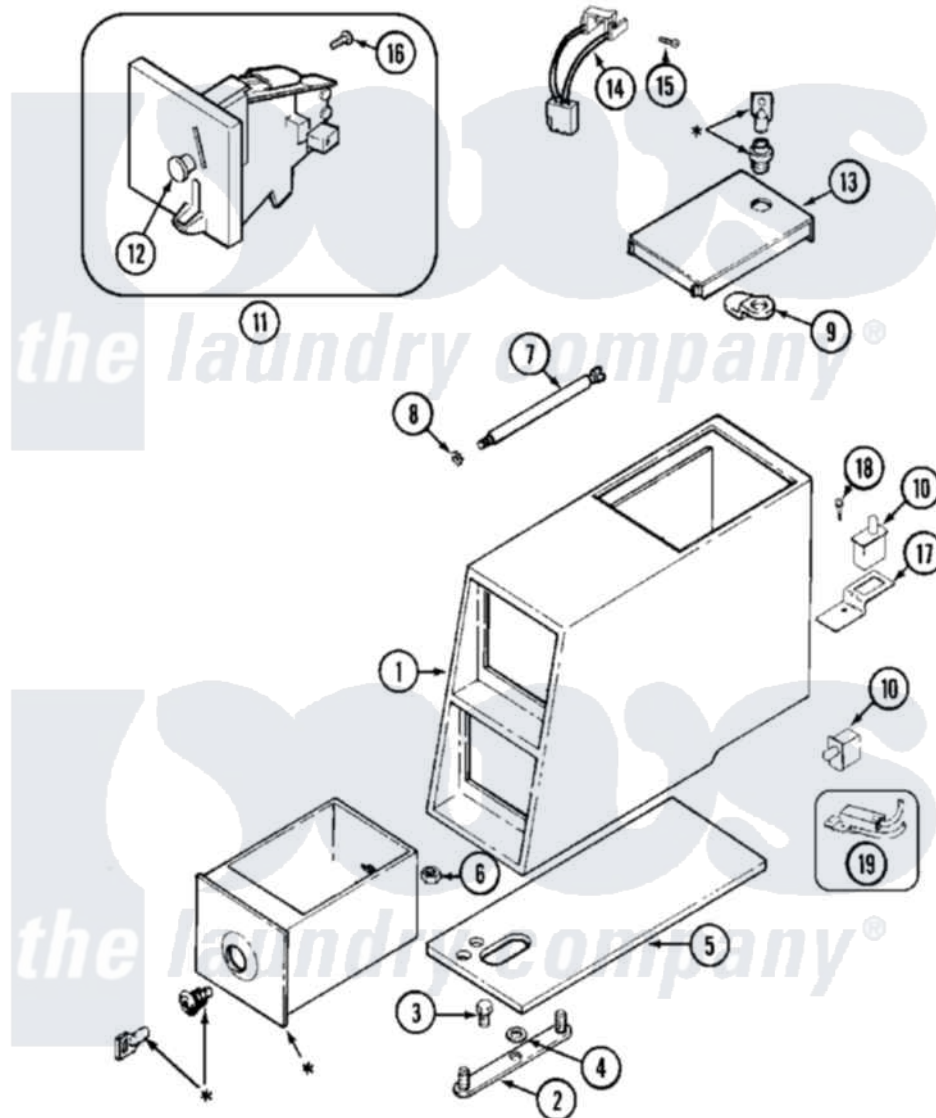

**Maytag MDG16PDAWQ 05 - CONTROL CENTER  
(MDG16PDAWQ/MDG16PDAXQ)**

\* CONTACT YOUR COMMERCIAL LAUNDRY DISTRIBUTOR

Maytag [Commercial Maytag MDG16PDAWQ Dryer Parts](#) Parts Diagram 05 - CONTROL CENTER  
(MDG16PDAWQ/MDG16PDAXQ)  
[Click on the part number to view part](#)

Item	Original Part Number	Replaced By	Status	Part Description
001	212276	<a href="#">W10116760</a>		Screw
"	33002428	<a href="#">22002480</a>		Vault, Coin PD Coin Drop Supplied By Dist.
002	22001810		Not Available	STRAP, MOUNTING
003	22001996	<a href="#">3370225</a>		Screw
004	<a href="#">910309</a>			Washer, Mounting Strap
005	<a href="#">22002618</a>			Gasket, Control Center
006	<a href="#">Y052740</a>	<a href="#">62739</a>		Nut, Lock
007	<a href="#">213035</a>			Bolt, Locking
008	<a href="#">910181</a>			Lockwasher, Terminal Block
009	NLA		Not Available	CAM, LOCKING
010	<a href="#">33001250</a>			Switch, Vault And Service Door
011	22001873	<a href="#">22004112</a>		Coin Drop Greenwald Us.25
"	<a href="#">22002144</a>			Single Faceplate

"	22002535	<a href="#">W10133245</a>	Dual Coin Drop Assembly
"	<a href="#">22003815</a>		Dual Faceplate
012	<a href="#">216200</a>		Face Plate Return Button
013	22002886	<a href="#">22003692</a>	Timer Access Door Assembly
014	<a href="#">22001965</a>		Optic Switch Assembly
015	<a href="#">314665</a>		Screw, Switch Assembly
016	<a href="#">216068</a>		Screw, Coin Drop
017	<a href="#">22001404</a>		Bracket, Service Switch
018	212276	<a href="#">W10116760</a>	Screw
019	<a href="#">22001966</a>		Harness, Sensor Switch