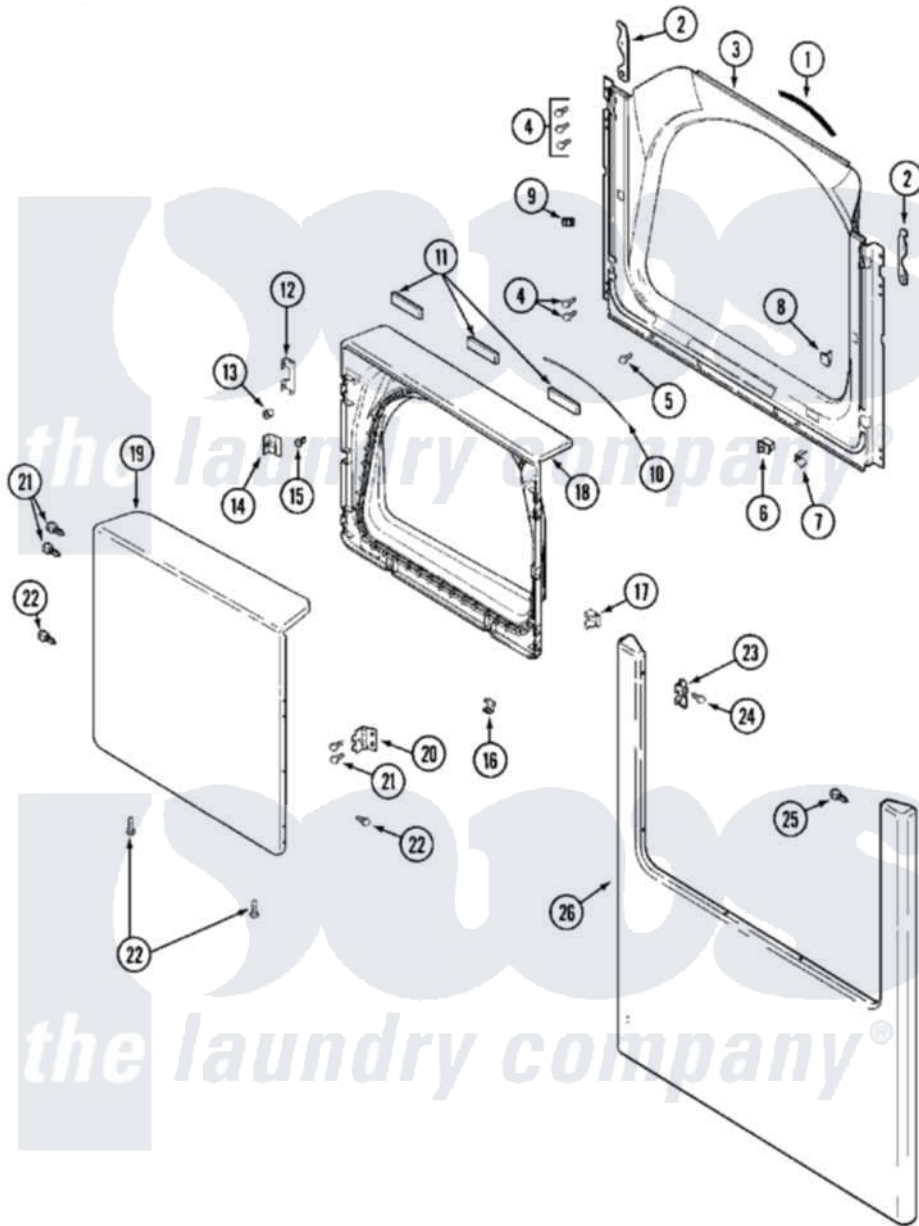

Maytag MDG16PDAWQ 06 - DOOR (MDG16PDAWQ/MDG16PDAXQ)

Maytag Commercial Maytag MDG16PDAWQ Dryer Parts Parts Diagram 06 - DOOR (MDG16PDAWQ/MDG16PDAXQ)
 Click on the part number to view part

Item	Original Part Number	Replaced By	Status	Part Description
001	33001767			Seal, Shroud
002	22002247	33002597		Hook, Security
003	33001900			Shroud
004	22001995			Screw Note: Screw, Tumbler Front And Shroud
005	33001768			Screw, Shroud Note: Screw, Shroud And Outlet Duct
006	33001509	W10169313		Switch-Dor
007	33001760			Bracket, Hinge
008	NLA		Not Available	PLUG, DOOR CATCH
009	Y304578	LA-1003		Door Catch Kit
010	33002094			Seal, Door
011	33001268		Not Available	PAD, DOOR
012	22002038			Clip, Door
013	33001771			Bushing, Inner Door
014	33001793			Bracket, Strike
015	33001761			Strike, Door

016	22002039		Clip, Door
017	33001763		Plug, Inner Door
018	33001899		Door, Inner
019	NLA	Not Available	DOOR, OUTER (BSQ)
020	33001759		Hinge, Door
021	22002062	98006631	Screw
022	33002351		Screw
023	33002349		Cover, Hinge Hole
024	33001846		Screw, Hinge Hole Cover
025	22002243		Screw, Front Panel And Hinge
"	22002244		Clip, Grounding
026	22002239		Clip, Front Panel
"	NLA	Not Available	PANEL, FRONT (BSQ)