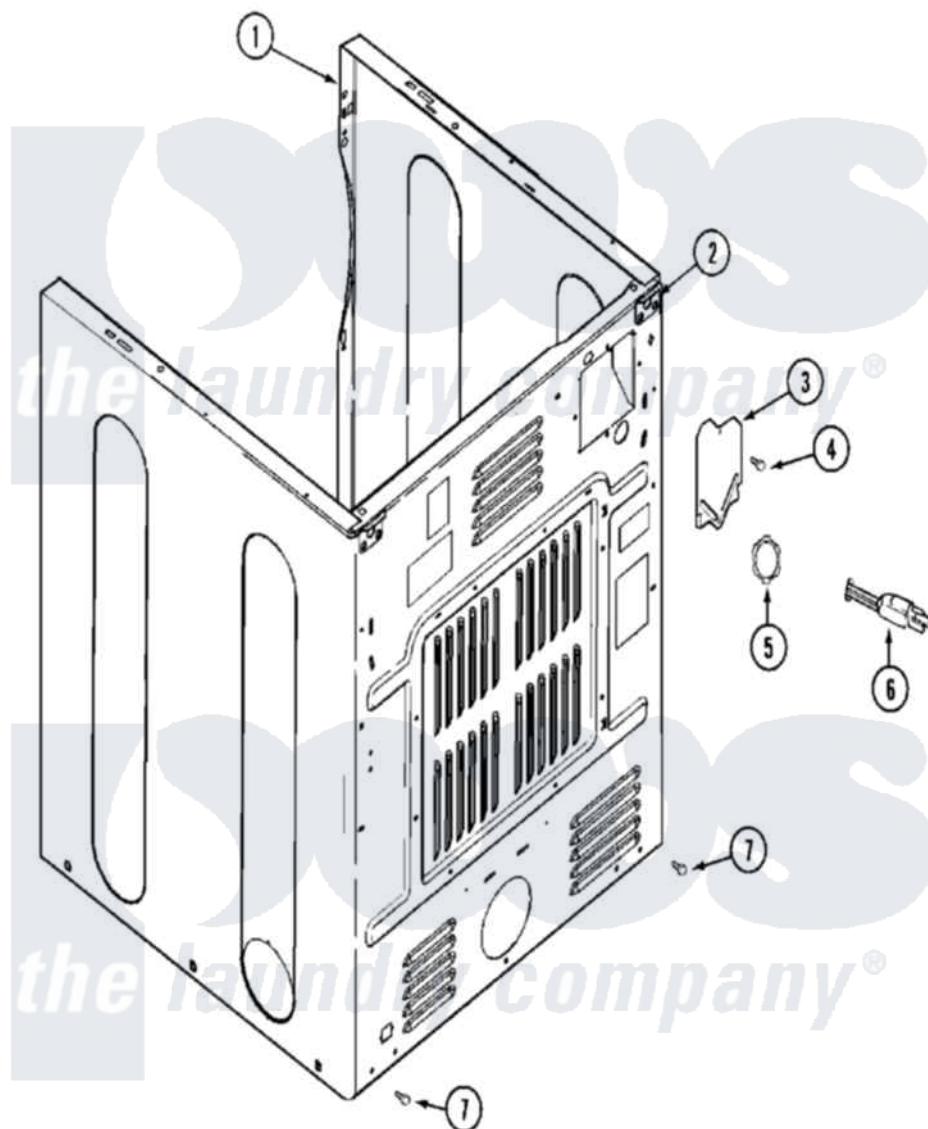

**Maytag MDG16PDAWQ 07 - CABINET-REAR
(MDG16PDAWQ/MDG16PDAXQ)**

Maytag [Commercial Maytag MDG16PDAWQ Dryer Parts](#) Parts Diagram 07 - CABINET-REAR
(MDG16PDAWQ/MDG16PDAXQ)
Click on the part number to view part

Item	Original Part Number	Replaced By	Status	Part Description
001	22003644			Cabinet Assembly
"	NLA		Not Available	CABINET (BSQ)
002	22001995			Screw Note: Screw, Tumbler Front And Shroud
"	22003367	22004095		Hinge, Plastic
"	NLA		Not Available	BRACKET, CABINET HINGE
003	33001795			Cover, Terminal Block
004	22001995			Screw Note: Screw, Tumbler Front And Shroud
005	33001425			Locknut, Eared For Canadian
006	208784	22003062		Cord, Power
007	22001995			Screw Note: Screw, Tumbler Front And Shroud