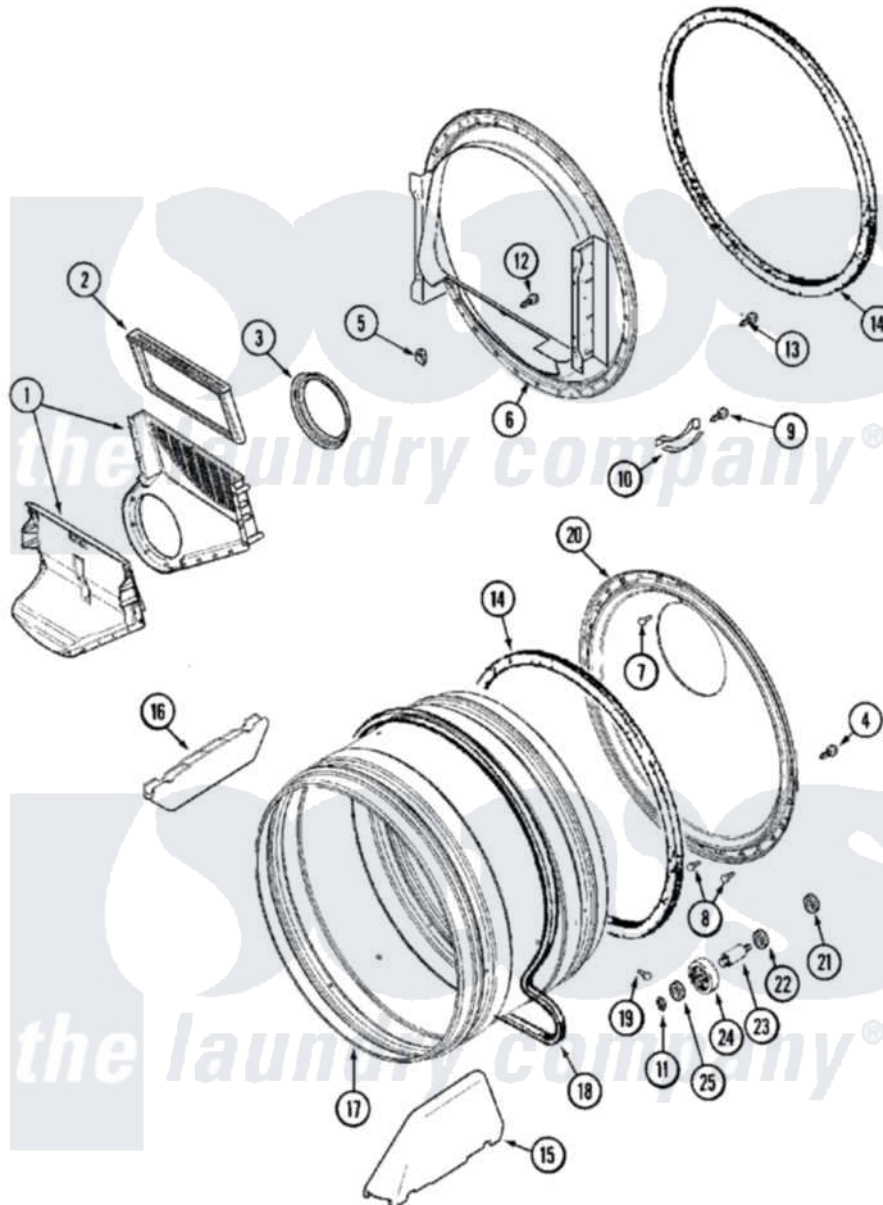

Maytag MDG16PDAWQ 08 - TUMBLER (MDG16PDAWQ/MDG16PDAXQ)

Maytag [Commercial Maytag MDG16PDAWQ Dryer Parts](#) Parts Diagram 08 - TUMBLER
(MDG16PDAWQ/MDG16PDAXQ)
Click on the part number to view part

Item	Original Part Number	Replaced By	Status	Part Description
001	33001799			Outlet Duct Assembly Note: Outlet Duct Assembly
002	33001808			Filter, Lint
003	33001758	33002560		Seal, Blower
004	33002190			SCrew, C BraCe, BraCket, Cabinet
005	Y310376			Clip, Door Switch Harness
006	33001802			Front, Tumbler
007	210932			Screw, No.8 X 9/16 Ctsk Note: Screw, Inlet Duct
008	22001996	3370225		Screw
009	210720			Rivet, Bearing To Tumbler Frnt
010	306508			Tumbler Bearing Kit ---W
011	410233	9703438		Ring-Retrn
012	NLA		Not Available	SCREW, OUTLET DUCT (PHILLIPS)
013	33001855	33002917		Screw, No.10-16

014	33001807		Seal, Tumbler
015	33001756	33002032	Baffle
016	33001755		Baffle
017	33001889		Tumbler
018	33001777	33002535	V-Belt
019	33001788	33002973	Screw, No.9-15 X 1.00 Hx WS
020	33001801		Back, Tumbler
021	33001443		Nut, Hex
022	Y313347	312535	Washer, Vault Mounting Brk.
023	Y312948	6-3129480	Shaft- Tumbler
024	Y303373	12001541	Drum Roller/Washer Assembly--W
025	312535		Washer, Vault Mounting Brk.