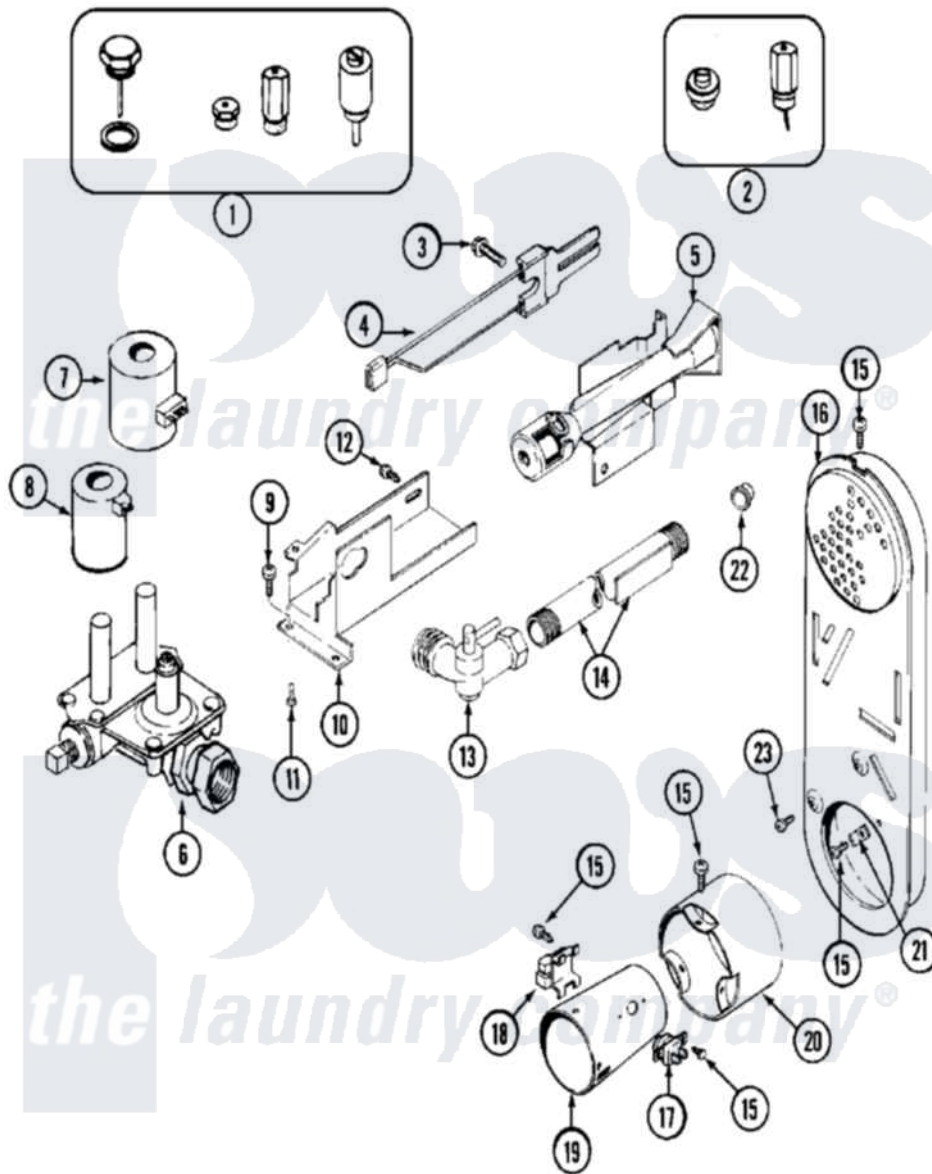

Maytag MDG16PDAWQ 09 - GAS VALVE (MDG16PDAWQ/MDG16PDAXQ)

Maytag [Commercial Maytag MDG16PDAWQ Dryer Parts](#) Parts Diagram 09 - GAS VALVE
(MDG16PDAWQ/MDG16PDAXQ)
[Click on the part number to view part](#)

Item	Original Part Number	Replaced By	Status	Part Description
001	Y308378	W10402145		LP Gas Con
002	Y308377		Not Available	CONVERSION KIT (LP TO NATURAL)
003	304971			Screw Note: Screw, Igniter
004	304970	4391996		Ignitor
005	33001247	33002793		Burner Assembly
006	308345			Valve, Gas
007	306106			Coil, Holding And Booster--W
008	306105	694540		Coil, 60 Hz
009	Y313561			Screw---NA
010	NLA		Not Available	BRACKET, GAS VALVE---NA
011	314082	90767		Screw, 8A X 3/8 HeX Washer Head Tapping
"	314568	Y313559		Screw
012	22001995			Screw Note: Screw, Tumbler Front And Shroud
013	33001842	3406051		Elbow Union Assembly

014	33001735		Pipe And Bracket Assembly Series 18 Not Needed Use Vavle
015	211294	90767	Screw, 8A X 3/8 HeX Washer Head Tapping
016	33001810	Not Available	DUCT ASSY., INLET (GAS) NOTE: INLET DUCT ASSEMBLY
017	305169		Thermostat, Hi-Limit Gas
018	Y303377	338906	Radiant, Sensor
019	33001835		Cone Assembly, Combustion
020	Y303841		Cone, Extension
021	Y312890		Retainer, Heater Chamber
022	33001693		Cap, Gas Pipe
023	22001996	3370225	Screw