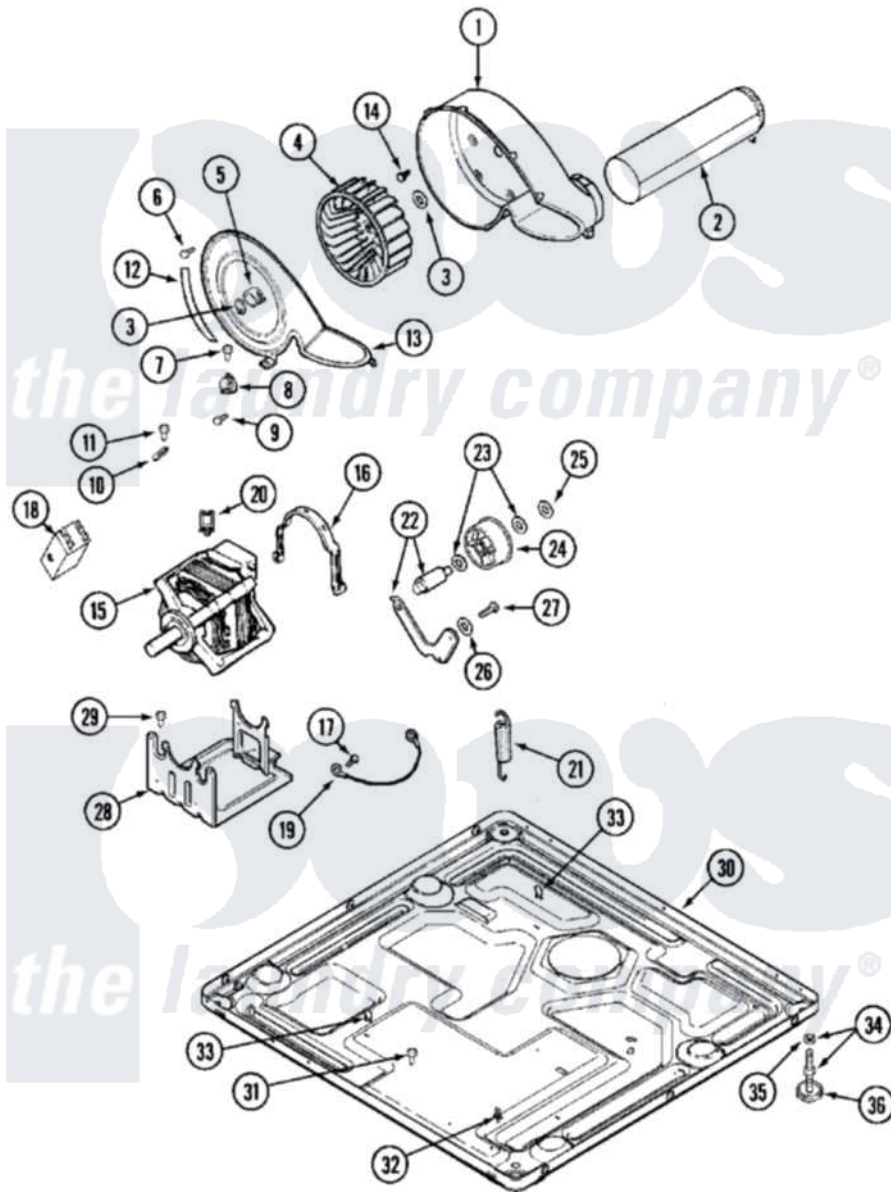

**Maytag MDG16PDAWQ 10 - MOTOR DRIVE  
(MDG16PDAWQ/MDG16PDAXQ)**

Maytag [Commercial Maytag MDG16PDAWQ Dryer Parts](#) Parts Diagram 10 - MOTOR DRIVE  
(MDG16PDAWQ/MDG16PDAXQ)  
Click on the part number to view part

Item	Original Part Number	Replaced By	Status	Part Description
001	<a href="#">33001789</a>			Housing, Blower
002	<a href="#">22001995</a>			Screw Note: Screw, Tumbler Front And Shroud
"	<a href="#">33001800</a>			Duct Assembly, Exhaust
003	410233	<a href="#">9703438</a>		Ring-Retrn
004	<a href="#">33001790</a>			Wheel, Blower
"	<a href="#">33002797</a>			Wheel, Blower
005	<a href="#">312967</a>			Clamp, Blower Housing
006	33001855	<a href="#">33002917</a>		Screw, No.10-16
007	<a href="#">Y313561</a>			Screw---NA
008	<a href="#">303392</a>			Thermostat, Cycling
"	<a href="#">33303391</a>			Thermostat, Cycling
009	22001996	<a href="#">3370225</a>		Screw
010	<a href="#">33001762</a>			Fuse, Thermal
011	NLA		Not Available	SCREW, THERMAL CUT-OFF