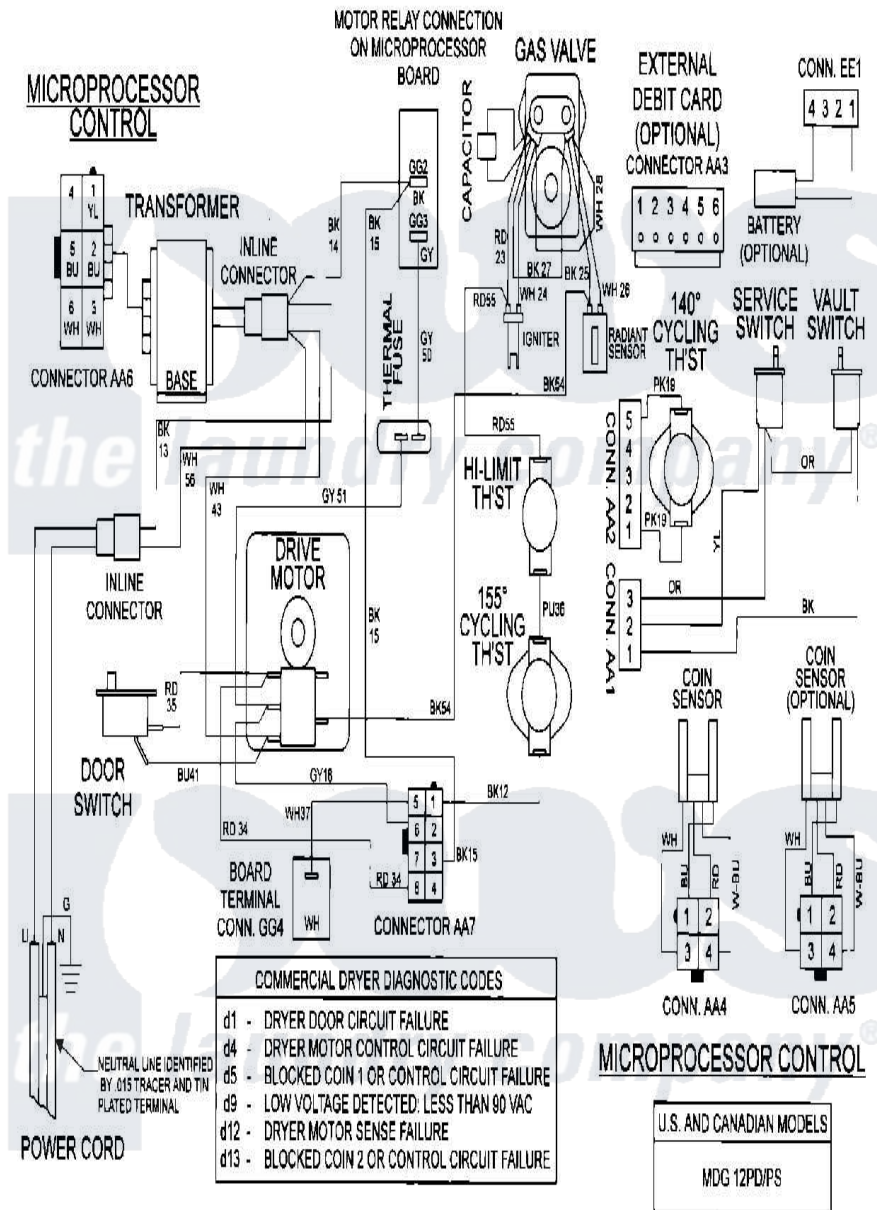

Maytag MDG16PDAWQ 11 - WIRING INFORMATION

Maytag [Commercial Maytag MDG16PDAWQ Dryer Parts](#) Parts Diagram 11 - WIRING INFORMATION
 Click on the part number to view part

Item	Original Part Number	Replaced By	Status	Part Description
001	NLA		Not Available	WIRING INFORMATION