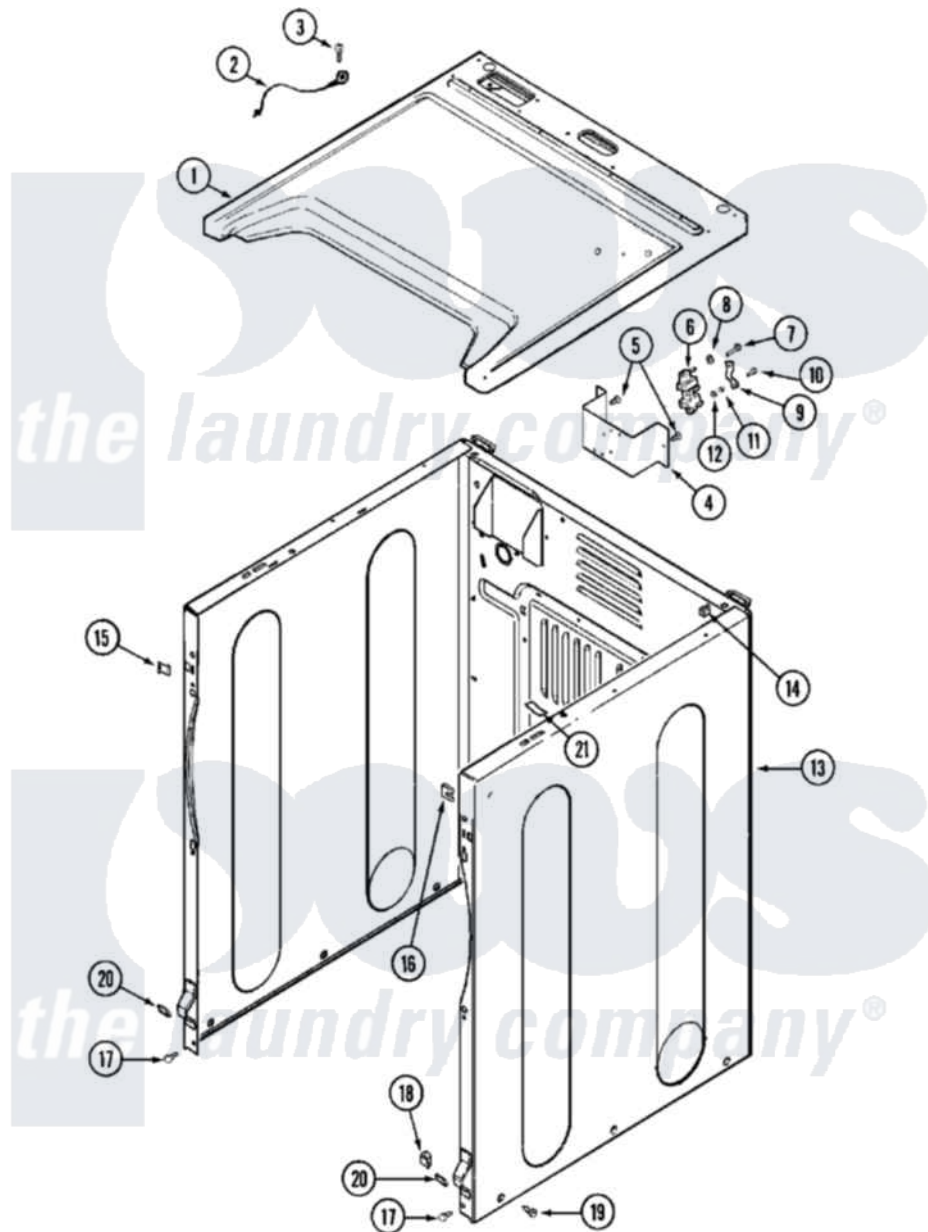

Maytag MDG16PDAWQ 12 - CABINET-FRONT (MDG16PDAWQ
MDG16PDAXQ)

Maytag Commercial Maytag MDG16PDAWQ Dryer Parts Parts Diagram 12 - CABINET-FRONT (MDG16PDAWQ
MDG16PDAXQ)

[Click on the part number to view part](#)

Item	Original Part Number	Replaced By	Status	Part Description
001	33002634		Not Available	COVER, TOP (BSQ-AS PK)
"	NLA		Not Available	COVER, TOP (BSQ)
002	22001959			Wire, Ground
003	210186	3370225		Screw
004	NLA		Not Available	BRACKET, TERMINAL BLOCK---NA
005	22001995			Screw Note: Screw, Tumbler Front And Shroud
006	33001244			Block, Terminal
007	Y312209	W10001200		Screw
008	Y311270			Washer, Terminal Block
009	Y312184			Strap, Grounding
010	NLA		Not Available	SCREW, GROUND STRAP
011	311484	112432		Nut
012	311093			Washer, Terminal Connection

014	310933	33002194	Nut, Speed
"	NLA		Not Available
			CABINET (BSQ)
015	22002049		Clip Note: Clip, Front Panel
016	213280	204439	Screw And Fstner Assembly
017	22001995		Screw Note: Screw, Tumbler Front And Shroud
018	22003298		Retainer, Wire
019	22003409	213007	Xfor Cabinet See Cabinet, Back
020	22002239		Clip, Front Panel
021	33001836		Strap, Top Cover Support