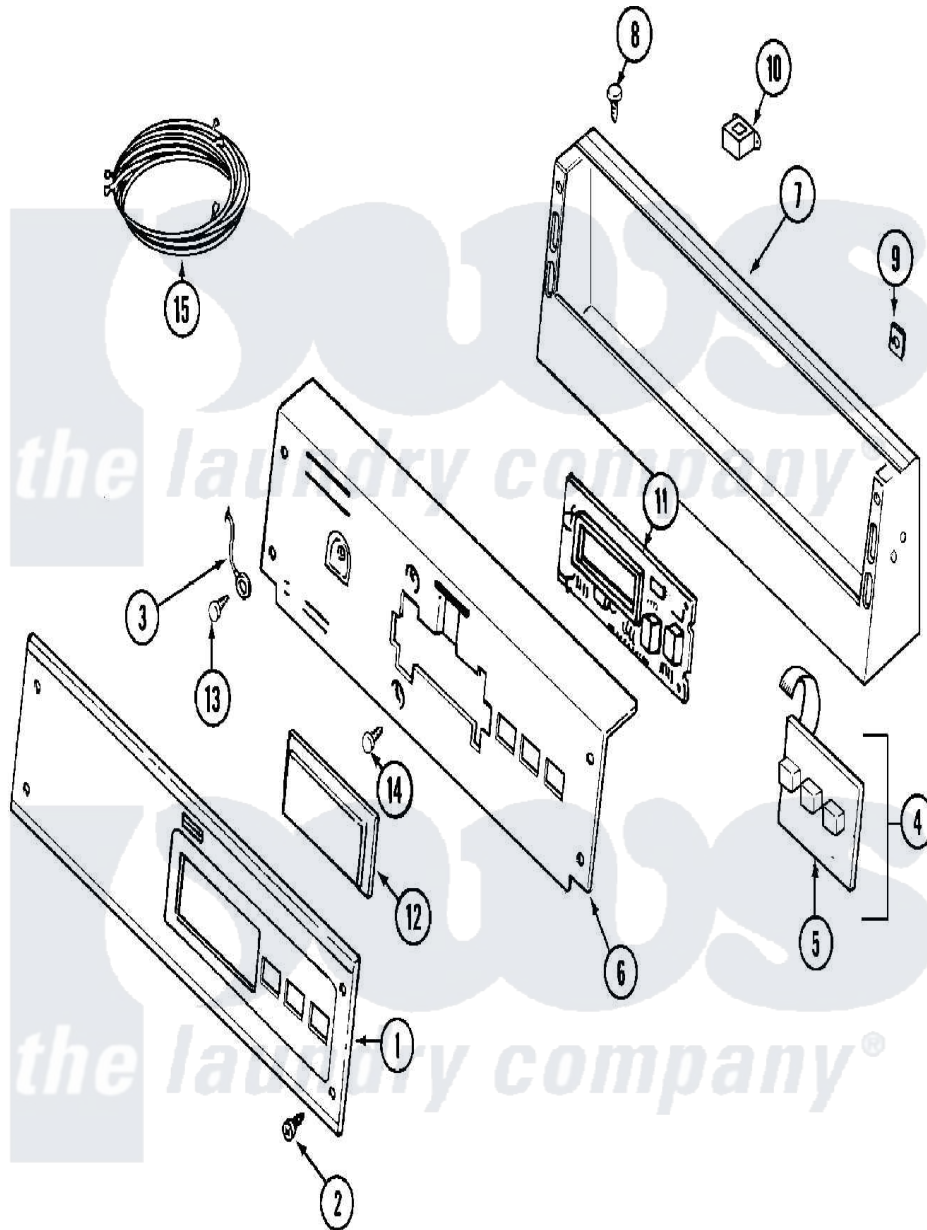

Maytag MDG16PDAWW 01 - CONTROL PANEL

Maytag Commercial Maytag MDG16PDAWW Dryer Parts Parts Diagram 01 - CONTROL PANEL
 Click on the part number to view part

Item	Original Part Number	Replaced By	Status	Part Description
001	33001784	33002941		Facia - Pd/Ps
002	215506			Screw, Control Panel Overlay
003	22001959			Wire, Ground
004	215527	W10140652		Screw, 6-20 X 1/2
"	306694			Backup Plate With Switch
005	215517	W10131113		Push Button
006	22001511	22002954		Deflector, Water
"	33001785			Bracket, Back
"	33001786	33001785		Bracket, Back
"	33002519			Bracket, Back
007	22002329			Console
"	22002330	22002889		Console
"	22003089			Console
008	22001996	3370225		Screw
009	215003			Fastener, Panel And Bracket
010	211251			Screw, Transformer

"	22001419		Nut, Transformer
"	22001960		Transformer
011	33001204		Stand-Off, Ccontrol Board
"	33001746	W10130081	Control Board
"	912077		Locknut, Reader Harness
012	22001962	W10131114	Cover, Display
013	211252		Screw, Ground Wire
014	215526		Screw, Circuit Board
015	NLA	Not Available	WIRE HARNESS, MAIN