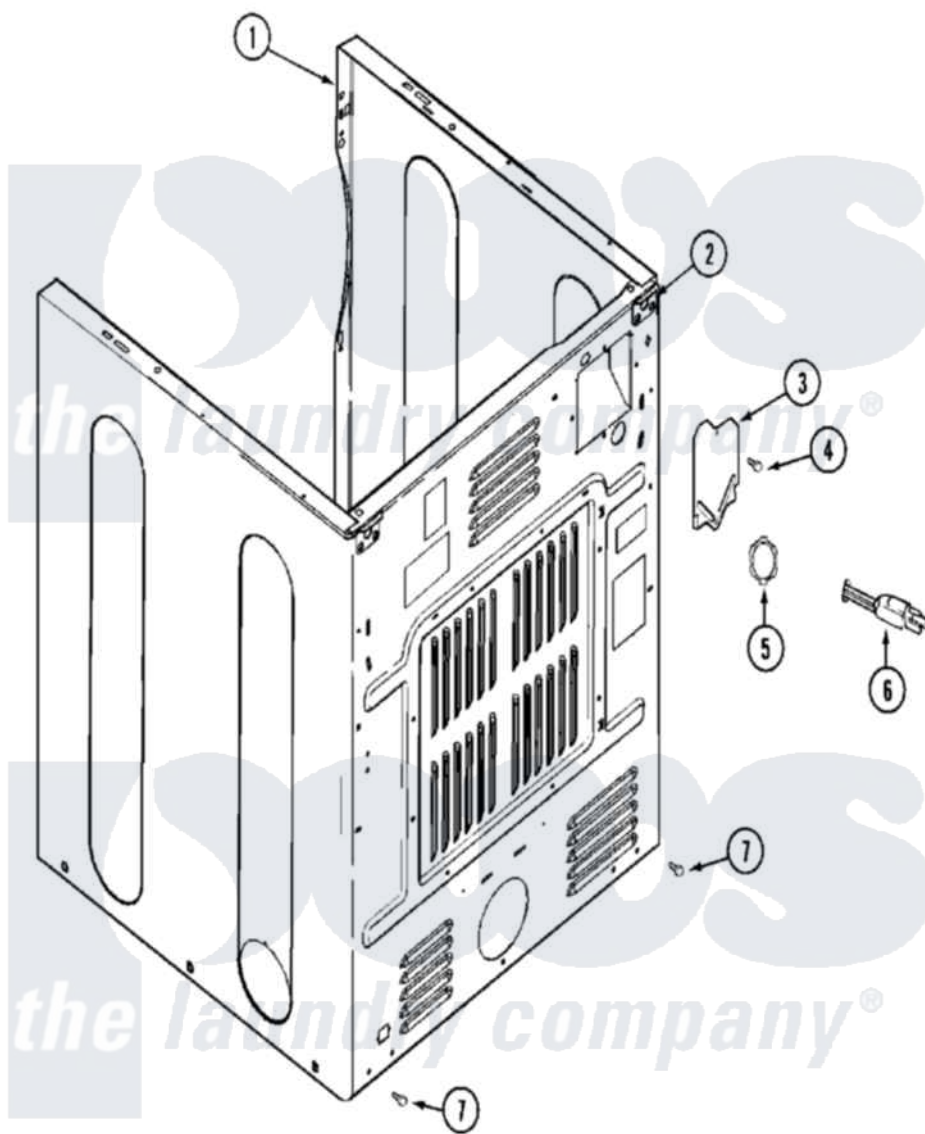

Maytag MDG16PDAWW 04 - CABINET-REAR

Maytag [Commercial Maytag MDG16PDAWW Dryer Parts](#) Parts Diagram 04 - CABINET-REAR
 Click on the part number to view part

Item	Original Part Number	Replaced By	Status	Part Description
001	NLA		Not Available	CABINET (WHT)
002	22001995			Screw Note: Screw, Tumbler Front And Shroud
"	22003367	22004095		Hinge, Plastic
"	NLA		Not Available	BRACKET, CABINET HINGE
003	33001795			Cover, Terminal Block
004	22001995			Screw Note: Screw, Tumbler Front And Shroud
005	33001425			Locknut, Eared For Canadian
006	208784	22003062		Cord, Power
007	22001995			Screw Note: Screw, Tumbler Front And Shroud