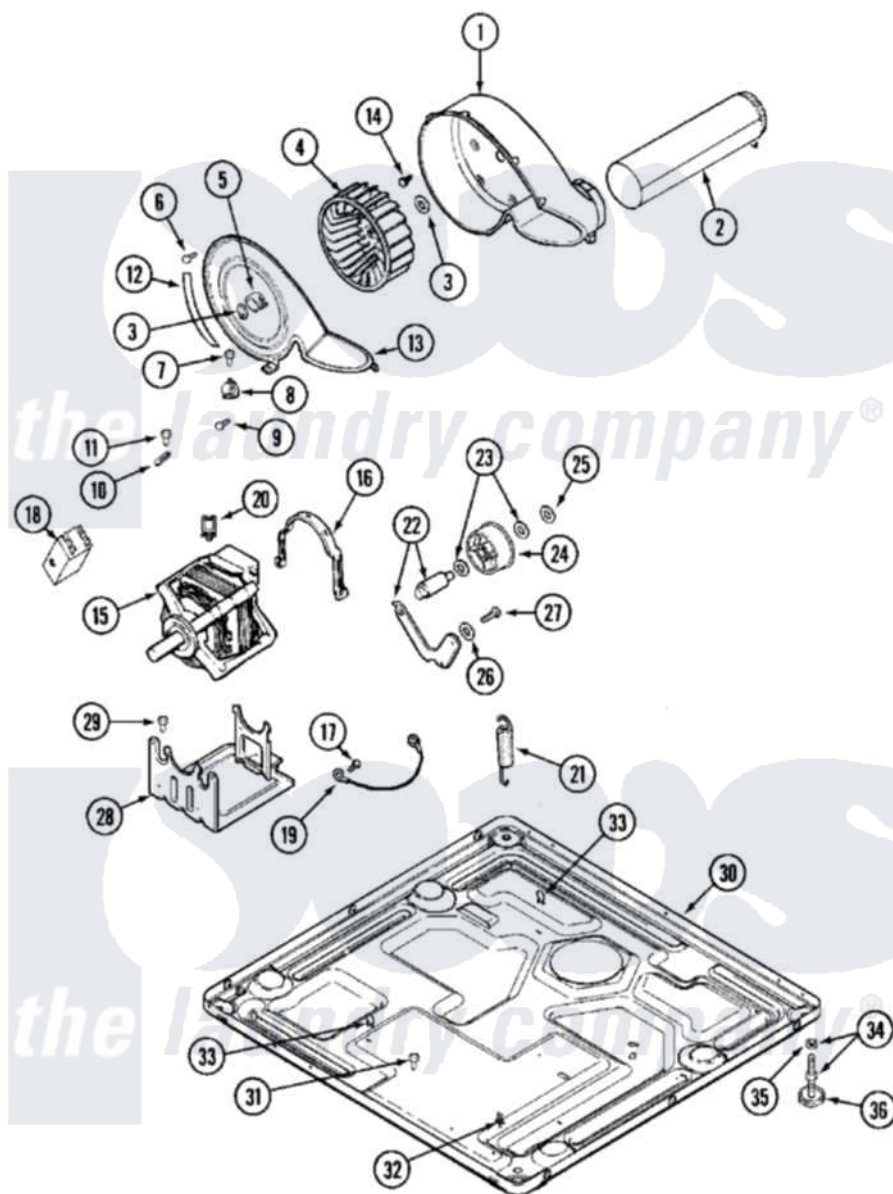

# Maytag MDG16PDAWW 06 - MOTOR DRIVE

Maytag [Commercial Maytag MDG16PDAWW Dryer Parts](#) Parts Diagram 06 - MOTOR DRIVE  
 Click on the part number to view part

Item	Original Part Number	Replaced By	Status	Part Description
001	<a href="#">33001789</a>			Housing, Blower
002	<a href="#">22001995</a>			Screw Note: Screw, Tumbler Front And Shroud
"	<a href="#">33001800</a>			Duct Assembly, Exhaust
003	410233	<a href="#">9703438</a>		Ring-Retrn
004	<a href="#">33001790</a>			Wheel, Blower
"	<a href="#">33002797</a>			Wheel, Blower
005	<a href="#">312967</a>			Clamp, Blower Housing
006	33001855	<a href="#">33002917</a>		Screw, No.10-16
007	<a href="#">Y313561</a>			Screw----NA
008	<a href="#">303392</a>			Thermostat, Cycling
"	<a href="#">33303391</a>			Thermostat, Cycling
009	22001996	<a href="#">3370225</a>		Screw
010	<a href="#">33001762</a>			Fuse, Thermal
011	NLA		Not Available	SCREW, THERMAL CUT-OFF
012	NLA		Not Available	SEAL, BLOWER COVER
013	33001796	<a href="#">33002711</a>		Cover, Blower Housing