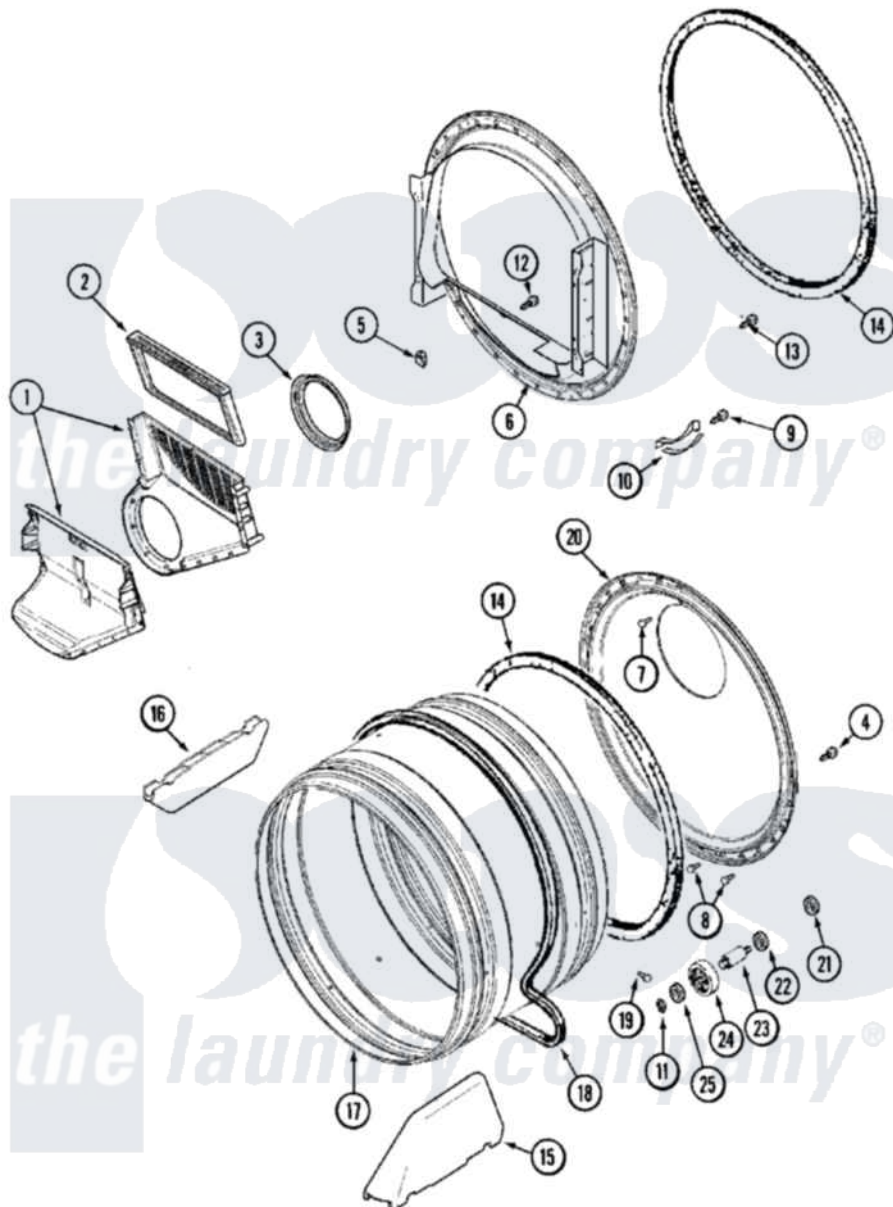

# Maytag MDG16PDAWW 07 - TUMBLER

Maytag [Commercial Maytag MDG16PDAWW Dryer Parts](#) Parts Diagram 07 - TUMBLER  
 Click on the part number to view part

Item	Original Part Number	Replaced By	Status	Part Description
001	<a href="#">33001799</a>			Outlet Duct Assembly Note: Outlet Duct Assembly
002	<a href="#">33001808</a>			Filter, Lint
003	33001758	<a href="#">33002560</a>		Seal, Blower
004	<a href="#">33002190</a>			SCrew, C BraCe, BraCket, Cabinet
005	<a href="#">Y310376</a>			Clip, Door Switch Harness
006	<a href="#">33001802</a>			Front, Tumbler
007	<a href="#">210932</a>			Screw, No.8 X 9/16 Ctsk Note: Screw, Inlet Duct
008	22001996	<a href="#">3370225</a>		Screw
009	<a href="#">210720</a>			Rivet, Bearing To Tumbler Frnt
010	<a href="#">306508</a>			Tumbler Bearing Kit ---W
011	410233	<a href="#">9703438</a>		Ring-Retrn
012	NLA		Not Available	SCREW, OUTLET DUCT (PHILLIPS)
013	33001855	<a href="#">33002917</a>		Screw, No.10-16
014	<a href="#">33001807</a>			Seal, Tumbler

015	33001756	<a href="#">33002032</a>	Baffle
016	<a href="#">33001755</a>		Baffle
017	<a href="#">33001889</a>		Tumbler
018	33001777	<a href="#">33002535</a>	V-Belt
019	33001788	<a href="#">33002973</a>	Screw, No.9-15 X 1.00 Hx WS
020	<a href="#">33001801</a>		Back, Tumbler
021	<a href="#">33001443</a>		Nut, Hex
022	Y313347	<a href="#">312535</a>	Washer, Vault Mounting Brk.
023	Y312948	<a href="#">6-3129480</a>	Shaft- Tumbler
024	Y303373	<a href="#">12001541</a>	Drum Roller/Washer Assembly--W
025	<a href="#">312535</a>		Washer, Vault Mounting Brk.