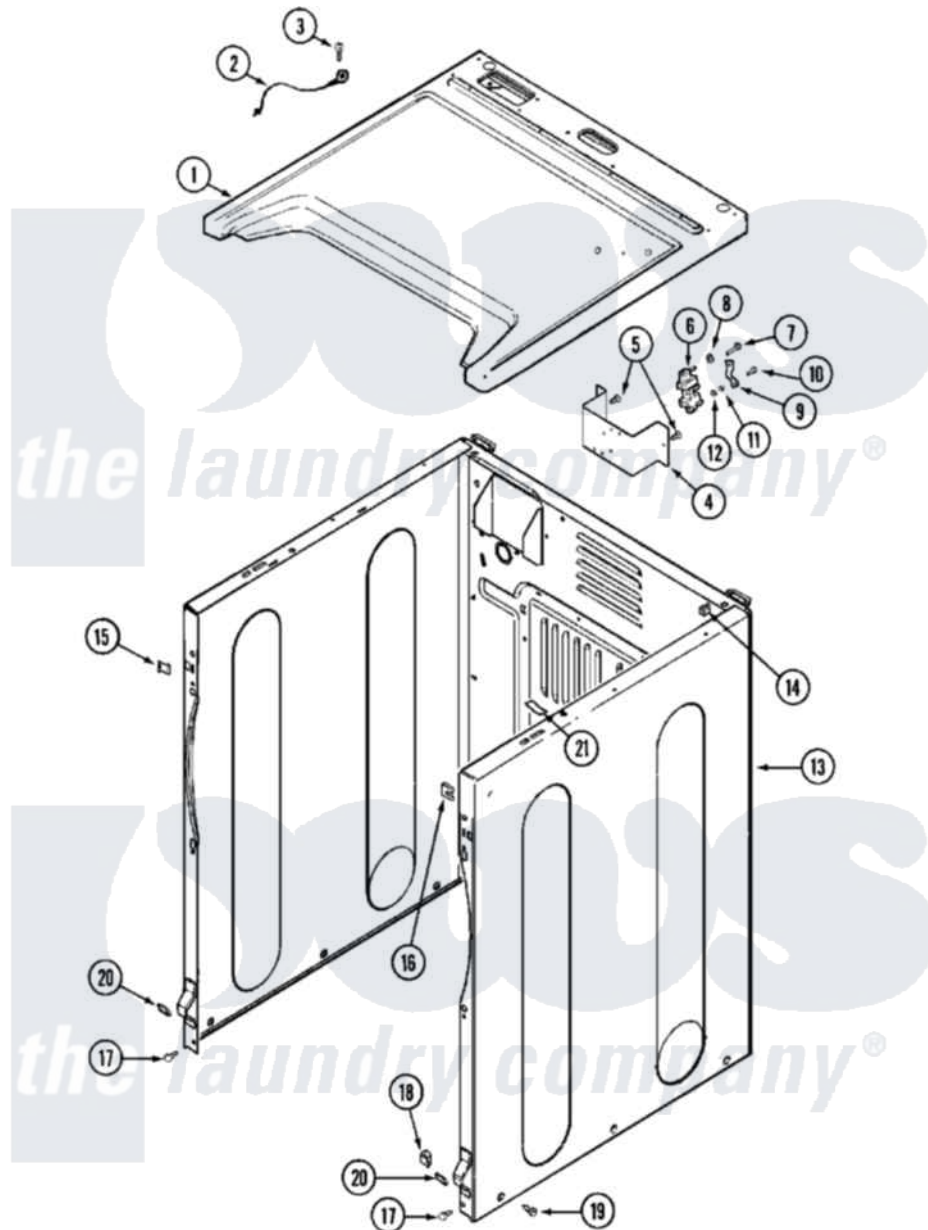

Maytag MDG16PDAWW 08 - CABINET-FRONT

Maytag [Commercial Maytag MDG16PDAWW Dryer Parts](#) Parts Diagram 08 - CABINET-FRONT
 Click on the part number to view part

Item	Original Part Number	Replaced By	Status	Part Description
001	33001949			Cover, Top
"	33002633			Cover, Top
"	NLA		Not Available	COVER, TOP (ALM)
002	22001959			Wire, Ground
003	210186	3370225		Screw
004	NLA		Not Available	BRACKET, TERMINAL BLOCK---NA
005	22001995			Screw Note: Screw, Tumbler Front And Shroud
006	33001244			Block, Terminal
007	Y312209	W10001200		Screw
008	Y311270			Washer, Terminal Block
009	Y312184			Strap, Grounding
010	NLA		Not Available	SCREW, GROUND STRAP
011	311484	112432		Nut
012	311093			Washer, Terminal Connection
013	NLA		Not Available	CABINET (WHT)

014	310933	33002194	Nut, Speed
015	22002049		Clip Note: Clip, Front Panel
016	213280	204439	Screw And Fstner Assembly
017	22001995		Screw Note: Screw, Tumbler Front And Shroud
018	22003298		Retainer, Wire
019	213007		Xfor Cabinet See Cabinet, Back
"	22003409	213007	Xfor Cabinet See Cabinet, Back
020	22002239		Clip, Front Panel
021	33001836		Strap, Top Cover Support