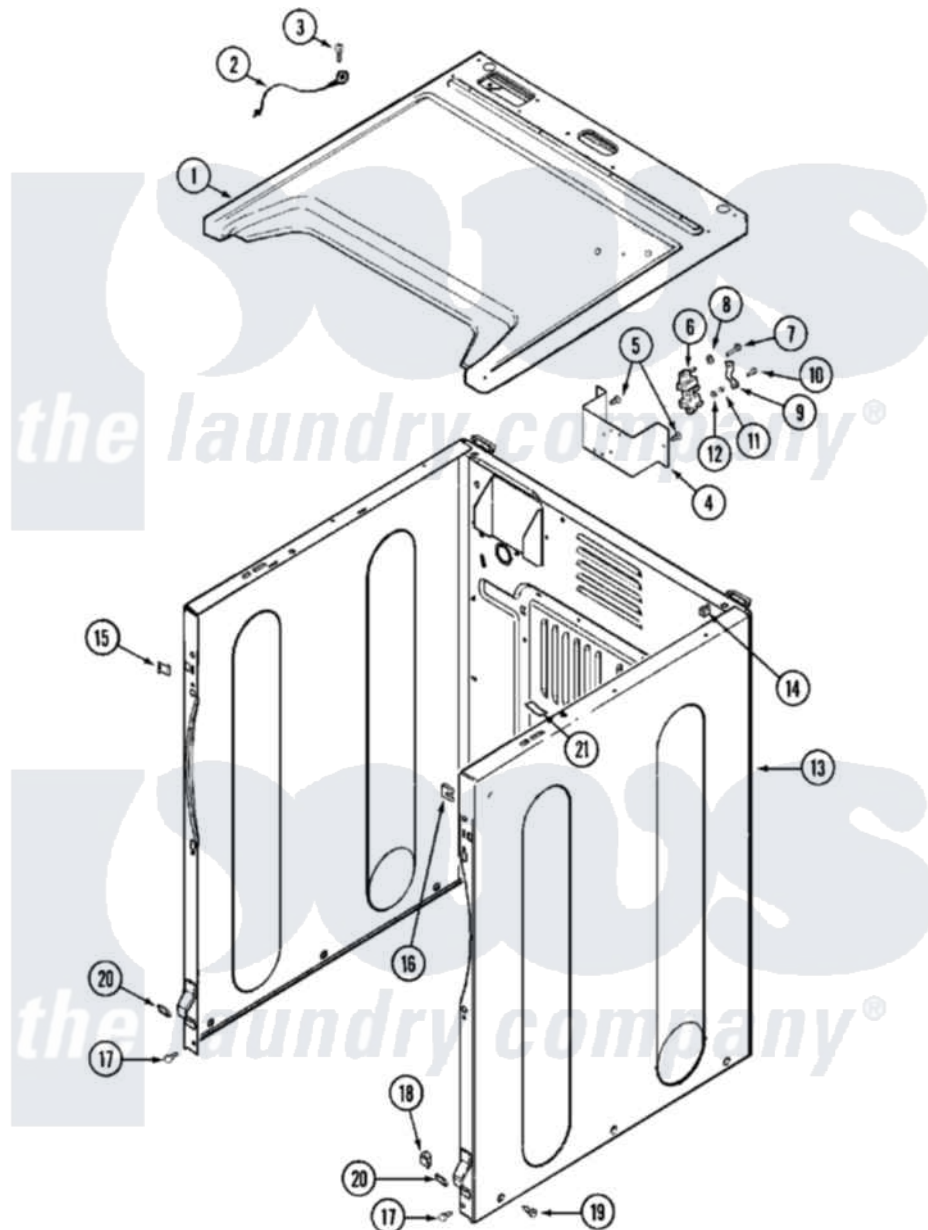

Maytag MDG16PDAWW 09 - CABINET-FRONT (MDG16PDAWQ  
MDG16PDAXQ)

Maytag Commercial Maytag MDG16PDAWW Dryer Parts Parts Diagram 09 - CABINET-FRONT (MDG16PDAWQ  
MDG16PDAXQ)

[Click on the part number to view part](#)

Item	Original Part Number	Replaced By	Status	Part Description
001	33002634		Not Available	COVER, TOP (BSQ-AS PK)
"	NLA		Not Available	COVER, TOP (BSQ)
002	<a href="#">22001959</a>			Wire, Ground
003	210186	<a href="#">3370225</a>		Screw
004	NLA		Not Available	BRACKET, TERMINAL BLOCK---NA
005	<a href="#">22001995</a>			Screw Note: Screw, Tumbler Front And Shroud
006	<a href="#">33001244</a>			Block, Terminal
007	<a href="#">Y312209</a>	<a href="#">W10001200</a>		Screw
008	<a href="#">Y311270</a>			Washer, Terminal Block
009	<a href="#">Y312184</a>			Strap, Grounding
010	NLA		Not Available	SCREW, GROUND STRAP
011	<a href="#">311484</a>	<a href="#">112432</a>		Nut
012	<a href="#">311093</a>			Washer, Terminal Connection

014	310933	<a href="#">33002194</a>	Nut, Speed
"	NLA		Not Available
			CABINET (BSQ)
015	<a href="#">22002049</a>		Clip Note: Clip, Front Panel
016	213280	<a href="#">204439</a>	Screw And Fstner Assembly
017	<a href="#">22001995</a>		Screw Note: Screw, Tumbler Front And Shroud
018	<a href="#">22003298</a>		Retainer, Wire
019	22003409	<a href="#">213007</a>	Xfor Cabinet See Cabinet, Back
020	<a href="#">22002239</a>		Clip, Front Panel
021	<a href="#">33001836</a>		Strap, Top Cover Support