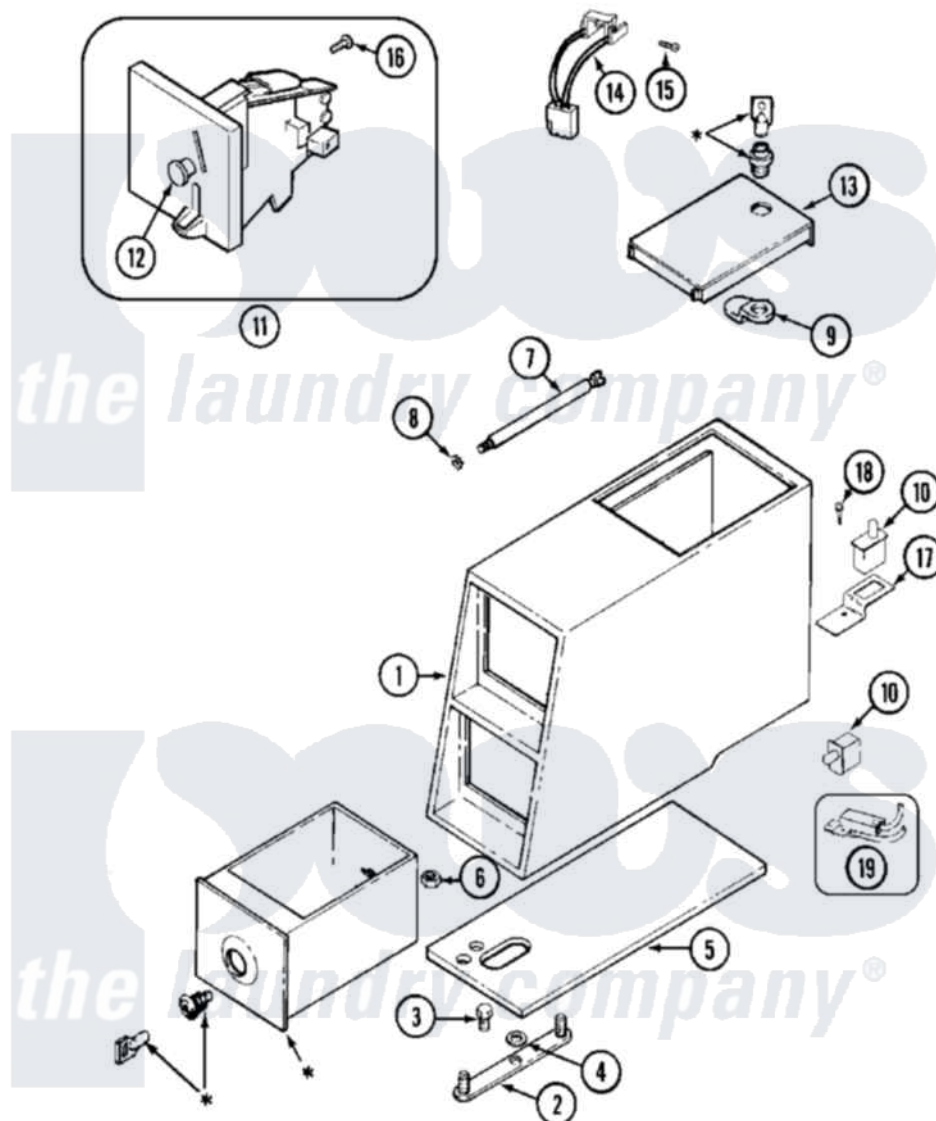

Maytag MDG16PDAXA 02 - CONTROL CENTER

* CONTACT YOUR COMMERCIAL LAUNDRY DISTRIBUTOR

Maytag [Commercial Maytag MDG16PDAXA Dryer Parts](#) Parts Diagram 02 - CONTROL CENTER
 Click on the part number to view part

Item	Original Part Number	Replaced By	Status	Part Description
001	212276	W10116760		Screw
"	22002480			Vault, Coin PD Coin Drop Supplied By Dist.
"	22002481	22002480		Vault, Coin PD Coin Drop Supplied By Dist.
002	22001810		Not Available	STRAP, MOUNTING
003	22001996	3370225		Screw
004	910309			Washer, Mounting Strap
005	22002072			Gasket, Control Center
"	22002073	22002618		Gasket, Control Center
006	Y052740	62739		Nut, Lock
007	213035			Bolt, Locking
008	910181			Lockwasher, Terminal Block
009	NLA		Not Available	CAM, LOCKING
010	33001250			Switch, Vault And Service Door
011	22001873	22004112		Coin Drop Greenwald Us.25

"	22001875		Coin Drop Assembly-Dual
"	22002144		Single Faceplate
"	22002535	W10133245	Dual Coin Drop Assembly
"	22003815		Dual Faceplate
"	22004112		Coin Drop Greenwald Us.25
"	33002647		Single Faceplate Assembly
012	216200		Face Plate Return Button
013	22001910	22003679	Timer Access Door Assembly
"	22001911	22003692	Timer Access Door Assembly
014	22001965		Optic Switch Assembly
015	314665		Screw, Switch Assembly
016	216068		Screw, Coin Drop
017	22001404		Bracket, Service Switch
018	212276	W10116760	Screw
019	22001966		Harness, Sensor Switch