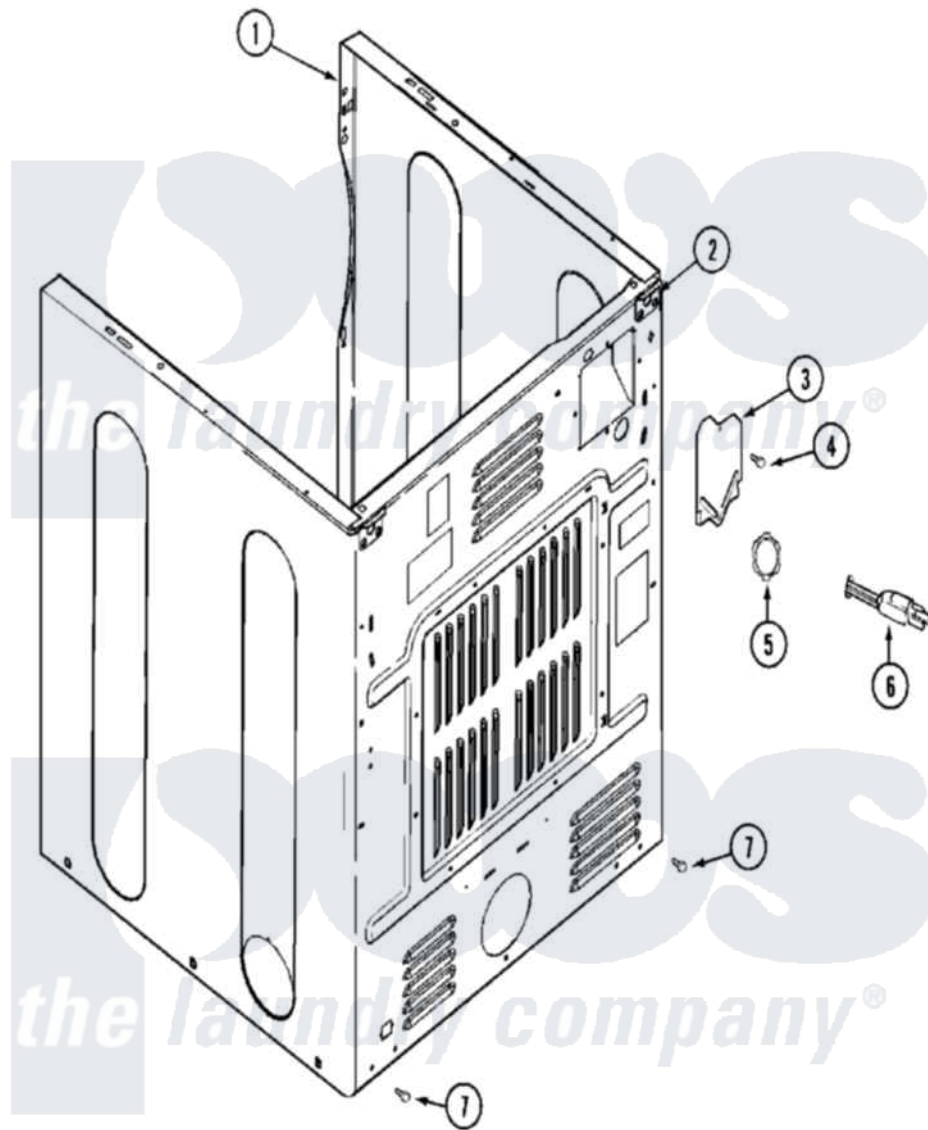

Maytag MDG16PDAXA 04 - CABINET-REAR

Maytag Commercial Maytag MDG16PDAXA Dryer Parts Parts Diagram 04 - CABINET-REAR
 Click on the part number to view part

Item	Original Part Number	Replaced By	Status	Part Description
001	NLA		Not Available	CABINET (WHT)
002	22001995			Screw Note: Screw, Tumbler Front And Shroud
"	22003367	22004095		Hinge, Plastic
"	NLA		Not Available	BRACKET, CABINET HINGE
003	33001795			Cover, Terminal Block
004	22001995			Screw Note: Screw, Tumbler Front And Shroud
005	33001425			Locknut, Eared For Canadian
006	208784	22003062		Cord, Power
007	22001995			Screw Note: Screw, Tumbler Front And Shroud