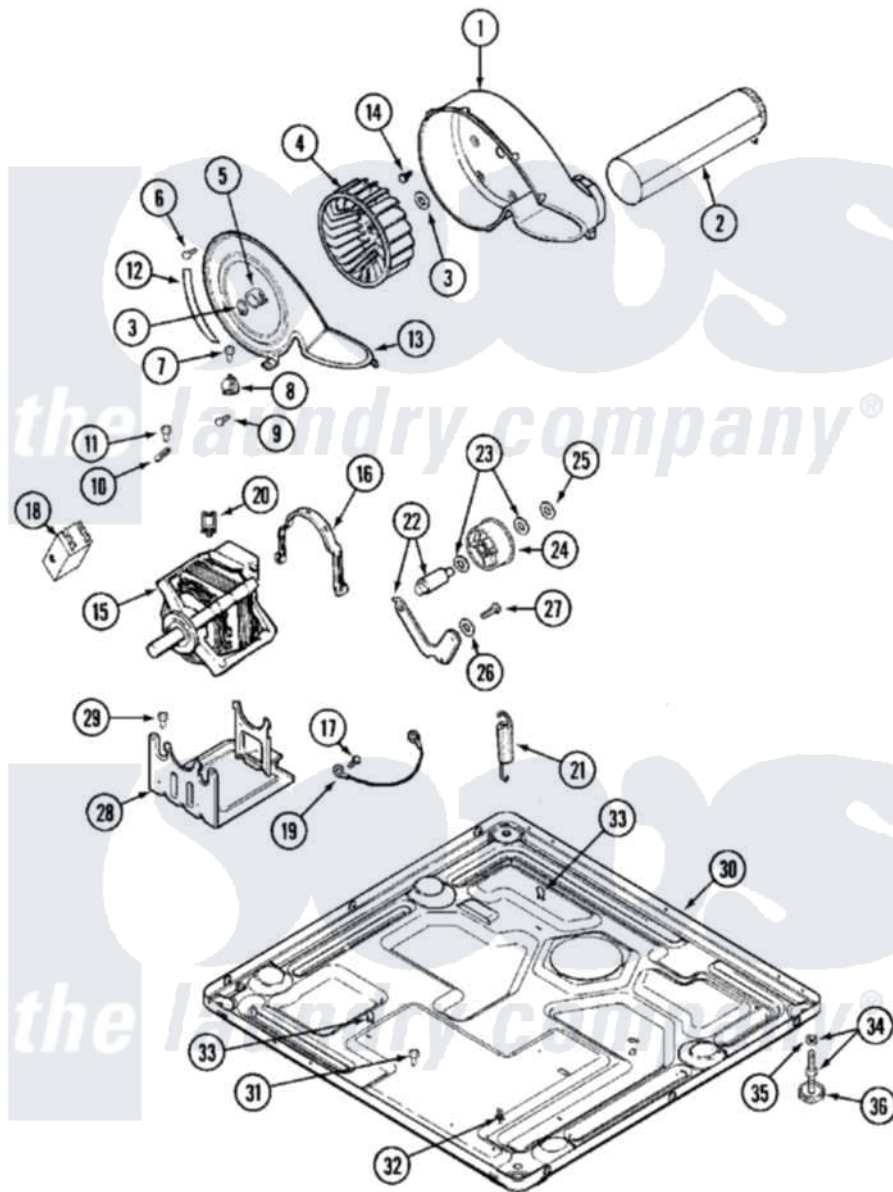

# Maytag MDG16PDAXA 06 - MOTOR DRIVE

Maytag [Commercial Maytag MDG16PDAXA Dryer Parts](#) Parts Diagram 06 - MOTOR DRIVE  
 Click on the part number to view part

Item	Original Part Number	Replaced By	Status	Part Description
001	<a href="#">33001789</a>			Housing, Blower
002	<a href="#">22001995</a>			Screw Note: Screw, Tumbler Front And Shroud
"	<a href="#">33001800</a>			Duct Assembly, Exhaust
003	410233	<a href="#">9703438</a>		Ring-Retrn
004	<a href="#">33001790</a>			Wheel, Blower
"	<a href="#">33002797</a>			Wheel, Blower
005	<a href="#">312967</a>			Clamp, Blower Housing
006	33001855	<a href="#">33002917</a>		Screw, No.10-16
007	<a href="#">Y313561</a>			Screw----NA
008	<a href="#">303392</a>			Thermostat, Cycling
"	<a href="#">33303391</a>			Thermostat, Cycling
009	22001996	<a href="#">3370225</a>		Screw
010	<a href="#">33001762</a>			Fuse, Thermal
011	NLA		Not Available	SCREW, THERMAL CUT-OFF
012	NLA		Not Available	SEAL, BLOWER COVER
013	33001796	<a href="#">33002711</a>		Cover, Blower Housing