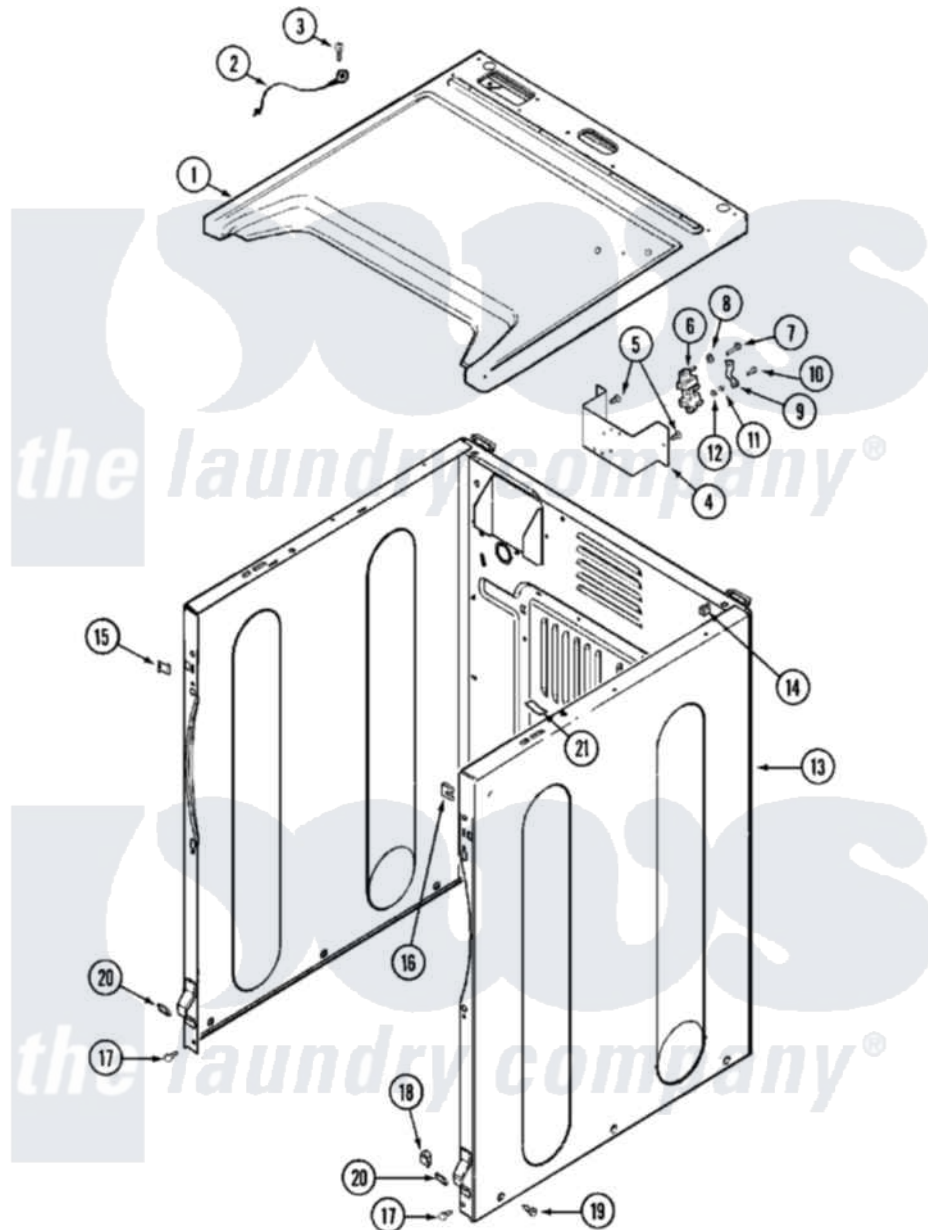

Maytag MDG16PDAXA 08 - CABINET-FRONT

Maytag [Commercial Maytag MDG16PDAXA Dryer Parts](#) Parts Diagram 08 - CABINET-FRONT
 Click on the part number to view part

Item	Original Part Number	Replaced By	Status	Part Description
001	33001949			Cover, Top
"	33002633			Cover, Top
"	NLA		Not Available	COVER, TOP (ALM)
002	22001959			Wire, Ground
003	210186	3370225		Screw
004	NLA		Not Available	BRACKET, TERMINAL BLOCK---NA
005	22001995			Screw Note: Screw, Tumbler Front And Shroud
006	33001244			Block, Terminal
007	Y312209	W10001200		Screw
008	Y311270			Washer, Terminal Block
009	Y312184			Strap, Grounding
010	NLA		Not Available	SCREW, GROUND STRAP
011	311484	112432		Nut
012	311093			Washer, Terminal Connection
013	NLA		Not Available	CABINET (WHT)

014	310933	33002194	Nut, Speed
015	22002049		Clip Note: Clip, Front Panel
016	213280	204439	Screw And Fstner Assembly
017	22001995		Screw Note: Screw, Tumbler Front And Shroud
018	22003298		Retainer, Wire
019	213007		Xfor Cabinet See Cabinet, Back
"	22003409	213007	Xfor Cabinet See Cabinet, Back
020	22002239		Clip, Front Panel
021	33001836		Strap, Top Cover Support