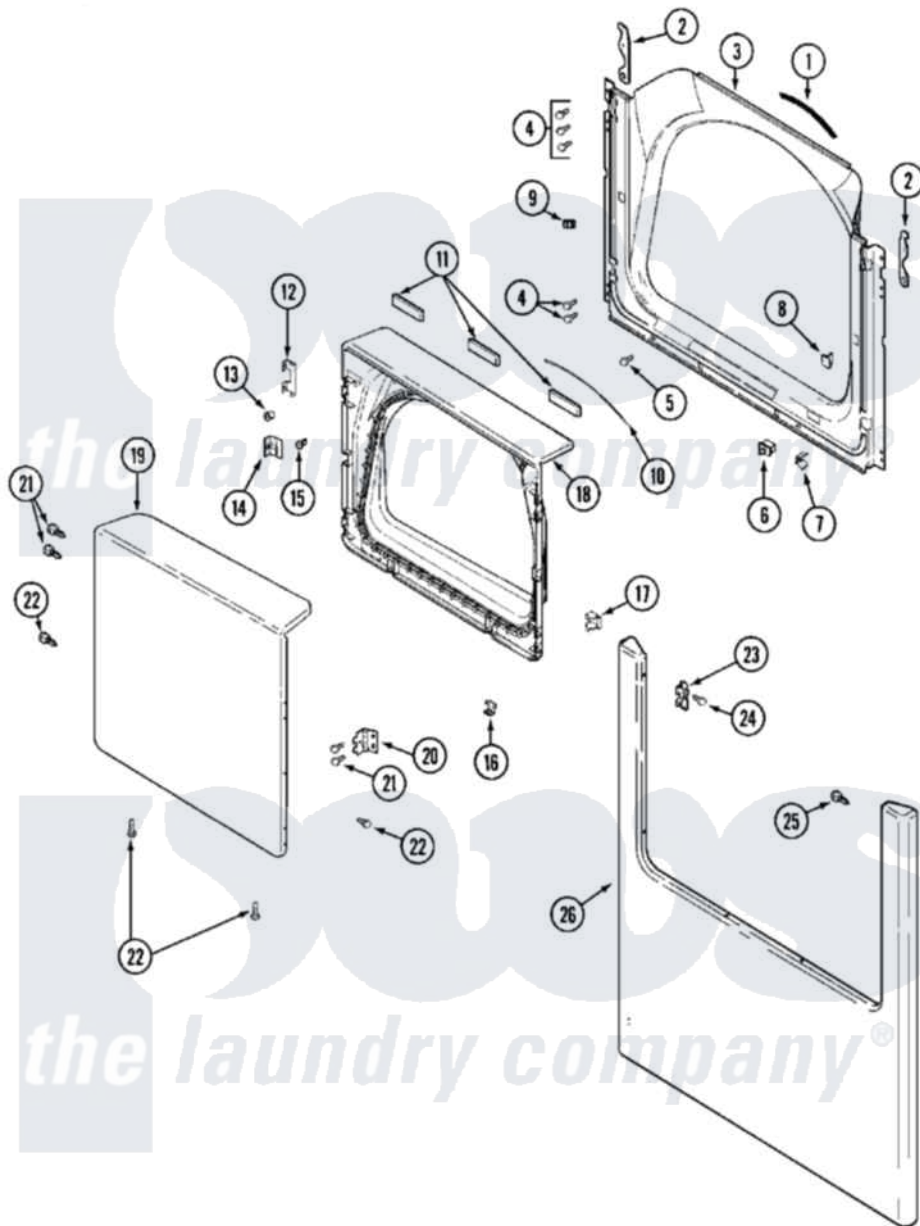

Maytag MDG16PDAXQ 02 - DOOR

Maytag [Commercial Maytag MDG16PDAXQ Dryer Parts](#) Parts Diagram 02 - DOOR
 Click on the part number to view part

Item	Original Part Number	Replaced By	Status	Part Description
001	33001767			Seal, Shroud
002	22002247	33002597		Hook, Security
003	33001900			Shroud
"	NLA		Not Available	(ALM)
004	22001995			Screw Note: Screw, Tumbler Front And Shroud
005	33001768			Screw, Shroud Note: Screw, Shroud And Outlet Duct
006	33001509	W10169313		Switch-Dor
007	33001760			Bracket, Hinge
008	NLA		Not Available	PLUG, DOOR CATCH
009	Y304578	LA-1003		Door Catch Kit
010	33002094			Seal, Door
011	33001268		Not Available	PAD, DOOR
012	22002038			Clip, Door
013	33001771			Bushing, Inner Door
014	33001793			Bracket, Strike

015	33001761		Strike, Door
016	22002039		Clip, Door
017	33001763		Plug, Inner Door
018	22002039		Clip, Door
"	22002063		Screw No.8-18AB Wafer Head
"	33001899		Door, Inner
"	33001908		DOOR, INNER (ALM)
"	33002351		Screw
019	33001904		Door, Outer
"	NLA	Not Available	(ALM)
020	33001759		Hinge, Door
021	22002062	98006631	Screw
022	22002063		Screw No.8-18AB Wafer Head
"	22002064	489355	Screw, 8 X 1/2
023	33001764		Cover, Hinge Hole
"	33001765		Cover, Hinge Hole
024	33001846		Screw, Hinge Hole Cover
025	22002243		Screw, Front Panel And Hinge
"	22002244		Clip, Grounding
026	22002239		Clip, Front Panel
"	33001901		Panel, Front
"	NLA	Not Available	(ALM)