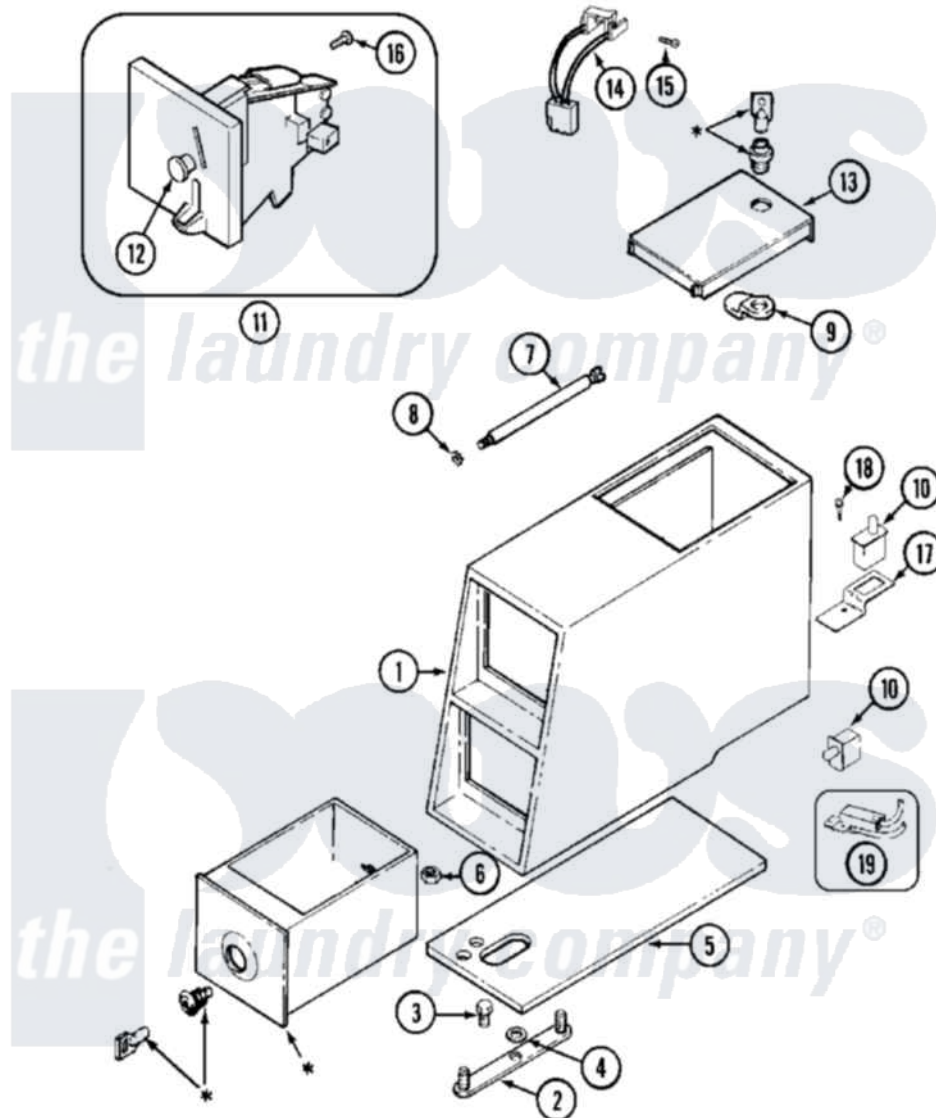

**Maytag MDG16PDAXQ 05 - CONTROL CENTER  
(MDG16PDAWQ/MDG16PDAXQ)**

\* CONTACT YOUR COMMERCIAL LAUNDRY DISTRIBUTOR

Maytag [Commercial Maytag MDG16PDAXQ Dryer Parts](#) Parts Diagram 05 - CONTROL CENTER  
(MDG16PDAWQ/MDG16PDAXQ)  
[Click on the part number to view part](#)

Item	Original Part Number	Replaced By	Status	Part Description
001	212276	<a href="#">W10116760</a>		Screw
"	33002428	<a href="#">22002480</a>		Vault, Coin PD Coin Drop Supplied By Dist.
002	22001810		Not Available	STRAP, MOUNTING
003	22001996	<a href="#">3370225</a>		Screw
004	<a href="#">910309</a>			Washer, Mounting Strap
005	<a href="#">22002618</a>			Gasket, Control Center
006	<a href="#">Y052740</a>	<a href="#">62739</a>		Nut, Lock
007	<a href="#">213035</a>			Bolt, Locking
008	<a href="#">910181</a>			Lockwasher, Terminal Block
009	NLA		Not Available	CAM, LOCKING
010	<a href="#">33001250</a>			Switch, Vault And Service Door
011	22001873	<a href="#">22004112</a>		Coin Drop Greenwald Us.25
"	<a href="#">22002144</a>			Single Faceplate

"	22002535	<a href="#">W10133245</a>	Dual Coin Drop Assembly
"	<a href="#">22003815</a>		Dual Faceplate
012	<a href="#">216200</a>		Face Plate Return Button
013	22002886	<a href="#">22003692</a>	Timer Access Door Assembly
014	<a href="#">22001965</a>		Optic Switch Assembly
015	<a href="#">314665</a>		Screw, Switch Assembly
016	<a href="#">216068</a>		Screw, Coin Drop
017	<a href="#">22001404</a>		Bracket, Service Switch
018	212276	<a href="#">W10116760</a>	Screw
019	<a href="#">22001966</a>		Harness, Sensor Switch