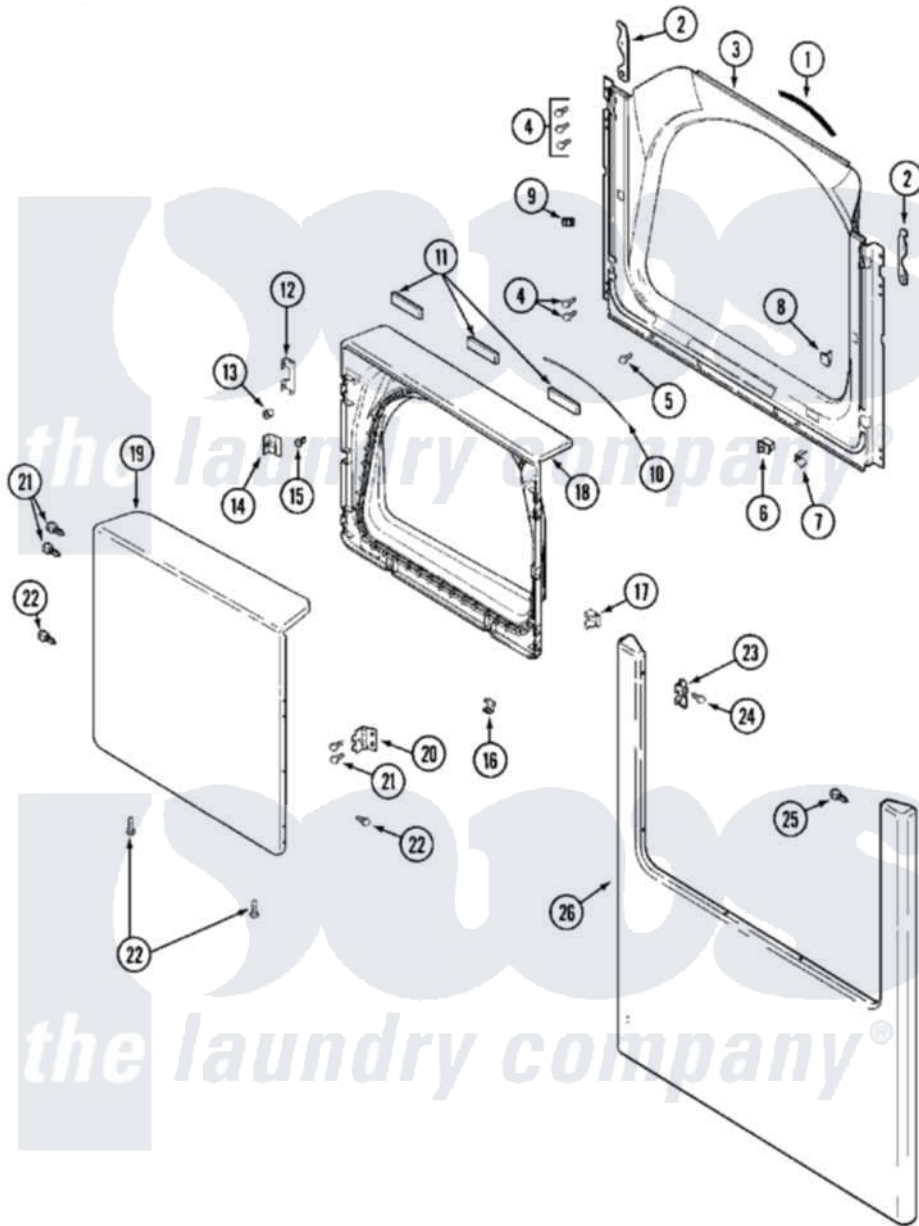

# Maytag MDG16PDAXQ 06 - DOOR (MDG16PDAWQ/MDG16PDAXQ)

Maytag Commercial Maytag MDG16PDAXQ Dryer Parts Parts Diagram 06 - DOOR (MDG16PDAWQ/MDG16PDAXQ)  
 Click on the part number to view part

Item	Original Part Number	Replaced By	Status	Part Description
001	<a href="#">33001767</a>			Seal, Shroud
002	22002247	<a href="#">33002597</a>		Hook, Security
003	<a href="#">33001900</a>			Shroud
004	<a href="#">22001995</a>			Screw Note: Screw, Tumbler Front And Shroud
005	<a href="#">33001768</a>			Screw, Shroud Note: Screw, Shroud And Outlet Duct
006	33001509	<a href="#">W10169313</a>		Switch-Dor
007	<a href="#">33001760</a>			Bracket, Hinge
008	NLA		Not Available	PLUG, DOOR CATCH
009	Y304578	<a href="#">LA-1003</a>		Door Catch Kit
010	<a href="#">33002094</a>			Seal, Door
011	33001268		Not Available	PAD, DOOR
012	<a href="#">22002038</a>			Clip, Door
013	<a href="#">33001771</a>			Bushing, Inner Door
014	<a href="#">33001793</a>			Bracket, Strike
015	<a href="#">33001761</a>			Strike, Door

016	<a href="#">22002039</a>		Clip, Door
017	<a href="#">33001763</a>		Plug, Inner Door
018	<a href="#">33001899</a>		Door, Inner
019	NLA	Not Available	DOOR, OUTER (BSQ)
020	<a href="#">33001759</a>		Hinge, Door
021	22002062	<a href="#">98006631</a>	Screw
022	<a href="#">33002351</a>		Screw
023	<a href="#">33002349</a>		Cover, Hinge Hole
024	<a href="#">33001846</a>		Screw, Hinge Hole Cover
025	<a href="#">22002243</a>		Screw, Front Panel And Hinge
"	<a href="#">22002244</a>		Clip, Grounding
026	<a href="#">22002239</a>		Clip, Front Panel
"	NLA	Not Available	PANEL, FRONT (BSQ)