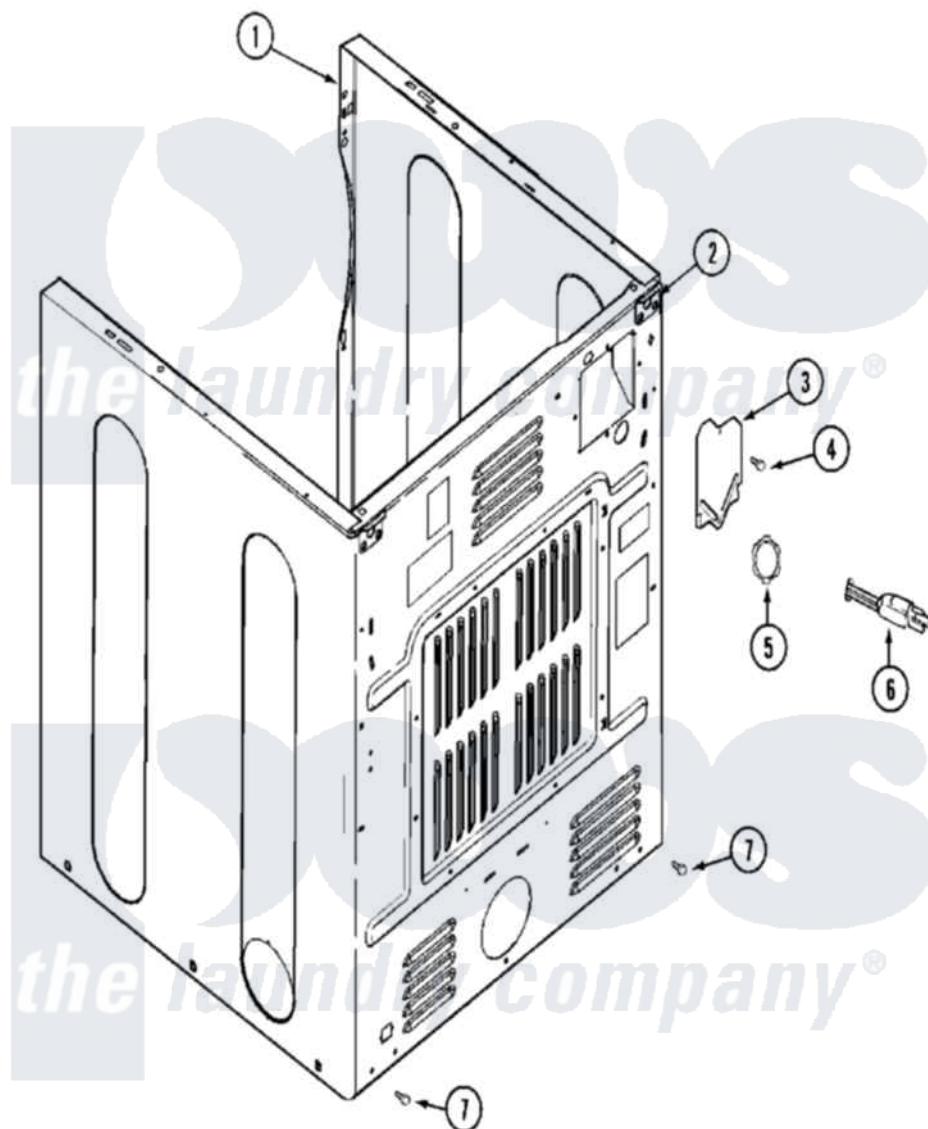

**Maytag MDG16PDAXQ 07 - CABINET-REAR  
(MDG16PDAWQ/MDG16PDAXQ)**

Maytag [Commercial Maytag MDG16PDAXQ Dryer Parts](#) Parts Diagram 07 - CABINET-REAR  
(MDG16PDAWQ/MDG16PDAXQ)  
Click on the part number to view part

Item	Original Part Number	Replaced By	Status	Part Description
001	<a href="#">22003644</a>			Cabinet Assembly
"	NLA		Not Available	CABINET (BSQ)
002	<a href="#">22001995</a>			Screw Note: Screw, Tumbler Front And Shroud
"	22003367	<a href="#">22004095</a>		Hinge, Plastic
"	NLA		Not Available	BRACKET, CABINET HINGE
003	<a href="#">33001795</a>			Cover, Terminal Block
004	<a href="#">22001995</a>			Screw Note: Screw, Tumbler Front And Shroud
005	<a href="#">33001425</a>			Locknut, Eared For Canadian
006	208784	<a href="#">22003062</a>		Cord, Power
007	<a href="#">22001995</a>			Screw Note: Screw, Tumbler Front And Shroud