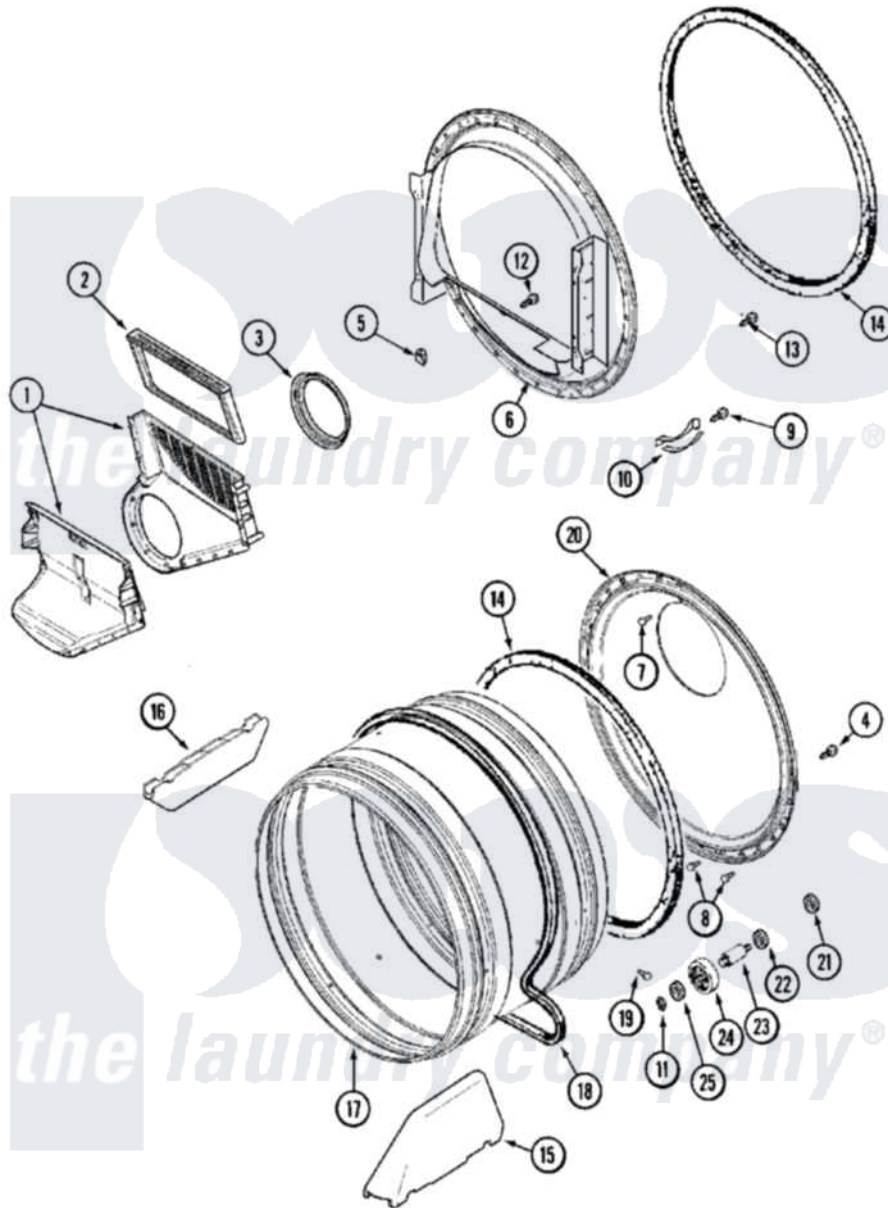

Maytag MDG16PDAXQ 08 - TUMBLER (MDG16PDAWQ/MDG16PDAXQ)

Maytag [Commercial Maytag MDG16PDAXQ Dryer Parts](#) Parts Diagram 08 - TUMBLER
 (MDG16PDAWQ/MDG16PDAXQ)
 Click on the part number to view part

Item	Original Part Number	Replaced By	Status	Part Description
001	33001799			Outlet Duct Assembly Note: Outlet Duct Assembly
002	33001808			Filter, Lint
003	33001758	33002560		Seal, Blower
004	33002190			SCrew, C BraCe, BraCket, Cabinet
005	Y310376			Clip, Door Switch Harness
006	33001802			Front, Tumbler
007	210932			Screw, No.8 X 9/16 Ctsk Note: Screw, Inlet Duct
008	22001996	3370225		Screw
009	210720			Rivet, Bearing To Tumbler Frnt
010	306508			Tumbler Bearing Kit ---W
011	410233	9703438		Ring-Retrn
012	NLA		Not Available	SCREW, OUTLET DUCT (PHILLIPS)
013	33001855	33002917		Screw, No.10-16

014	33001807		Seal, Tumbler
015	33001756	33002032	Baffle
016	33001755		Baffle
017	33001889		Tumbler
018	33001777	33002535	V-Belt
019	33001788	33002973	Screw, No.9-15 X 1.00 Hx WS
020	33001801		Back, Tumbler
021	33001443		Nut, Hex
022	Y313347	312535	Washer, Vault Mounting Brk.
023	Y312948	6-3129480	Shaft- Tumbler
024	Y303373	12001541	Drum Roller/Washer Assembly--W
025	312535		Washer, Vault Mounting Brk.