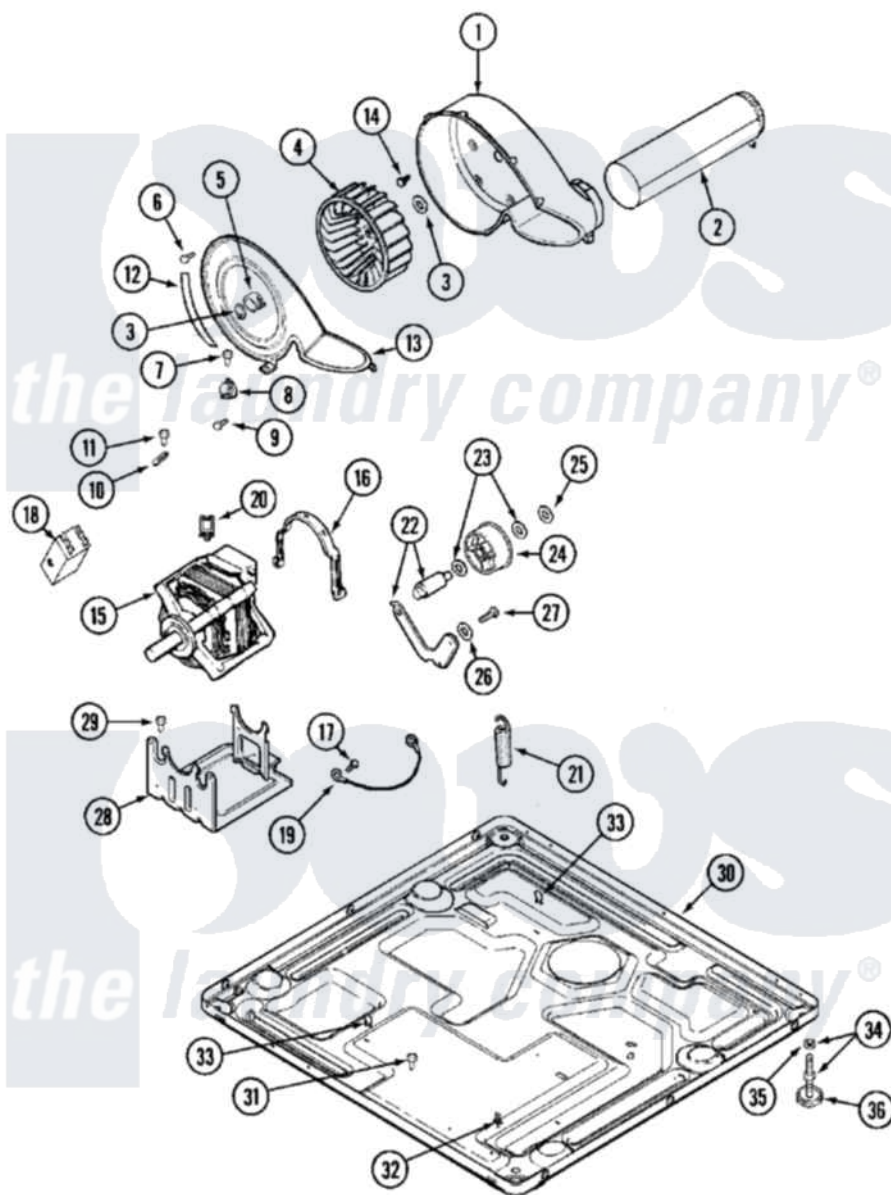

Maytag MDG16PDAXQ 10 - MOTOR DRIVE (MDG16PDAWQ/MDG16PDAXQ)

Maytag [Commercial Maytag MDG16PDAXQ Dryer Parts](#) Parts Diagram 10 - MOTOR DRIVE
(MDG16PDAWQ/MDG16PDAXQ)
[Click on the part number to view part](#)

Item	Original Part Number	Replaced By	Status	Part Description
001	33001789			Housing, Blower
002	22001995			Screw Note: Screw, Tumbler Front And Shroud
"	33001800			Duct Assembly, Exhaust
003	410233	9703438		Ring-Retrn
004	33001790			Wheel, Blower
"	33002797			Wheel, Blower
005	312967			Clamp, Blower Housing
006	33001855	33002917		Screw, No.10-16
007	Y313561			Screw---NA
008	303392			Thermostat, Cycling
"	33303391			Thermostat, Cycling
009	22001996	3370225		Screw
010	33001762			Fuse, Thermal
011	NLA		Not Available	SCREW, THERMAL CUT-OFF

012	NLA		Not Available	SEAL, BLOWER COVER
013	33001796	33002711		Cover, Blower Housing
014	314818	1163839		Screw
015	33002237	33002478		Motor
"	33002462	33002478		Motor
"	33002478			Motor
"	33002795			Motor, Drive 60Hz
016	Y015825			Clip, Motor To Motor Support
017	910343	488234		Screw 8-32 X 1/4
018	33001854	33002478		Motor
019	901220			Ground Wire
020	Y310376			Clip, Door Switch Harness
021	33001754	33002459		Assembly, Spring And Plug
"	33002460	33002459		Assembly, Spring And Plug
"	33002461			Plug For Spring
022	33001840	6-3705180		Idler Arm
023	Y312527			Washer, Idler Shaft
024	33001783	6-3700340		BearIng- I
025	312958	354987		Ring, Retaining
026	315772			Sleeve, Idler Arm
027	Y014874			Screw, Idler Arm And Sleeve
028	Y313561			Screw----NA
"	33001752	33002817		Motor Support, Offset
"	33002466	33002817		Motor Support, Offset
029	Y313561			Screw----NA
030	33002622			Base,
"	NLA		Not Available	BASE
031	22001078	3177991		Screw
032	315471	22003298		Retainer, Wire
033	410490			Spring, Retainer Wire Harness
034	Y305086			Adjustable Leg And Nut
035	Y052740	62739		Nut, Lock
036	Y314137			Foot, Rubber