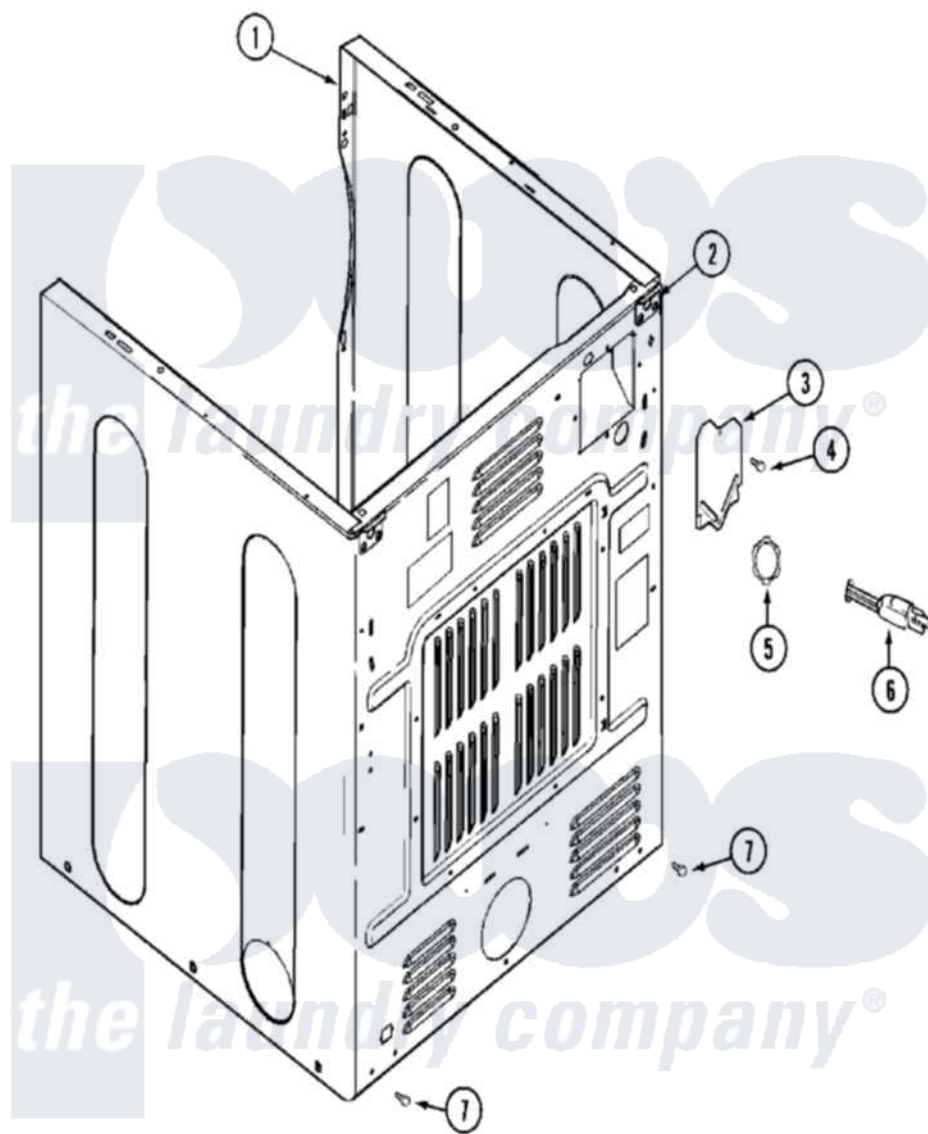

Maytag MDG16PDAXW 02 - CABINET-REAR

Maytag [Commercial Maytag MDG16PDAXW Dryer Parts](#) Parts Diagram 02 - CABINET-REAR
 Click on the part number to view part

Item	Original Part Number	Replaced By	Status	Part Description
001	NLA		Not Available	CABINET (WHT)
002	22001995			Screw Note: Screw, Tumbler Front And Shroud
"	22003367	22004095		Hinge, Plastic
"	NLA		Not Available	BRACKET, CABINET HINGE
003	33001795			Cover, Terminal Block
004	22001995			Screw Note: Screw, Tumbler Front And Shroud
005	33001425			Locknut, Eared For Canadian
006	208784	22003062		Cord, Power
007	22001995			Screw Note: Screw, Tumbler Front And Shroud