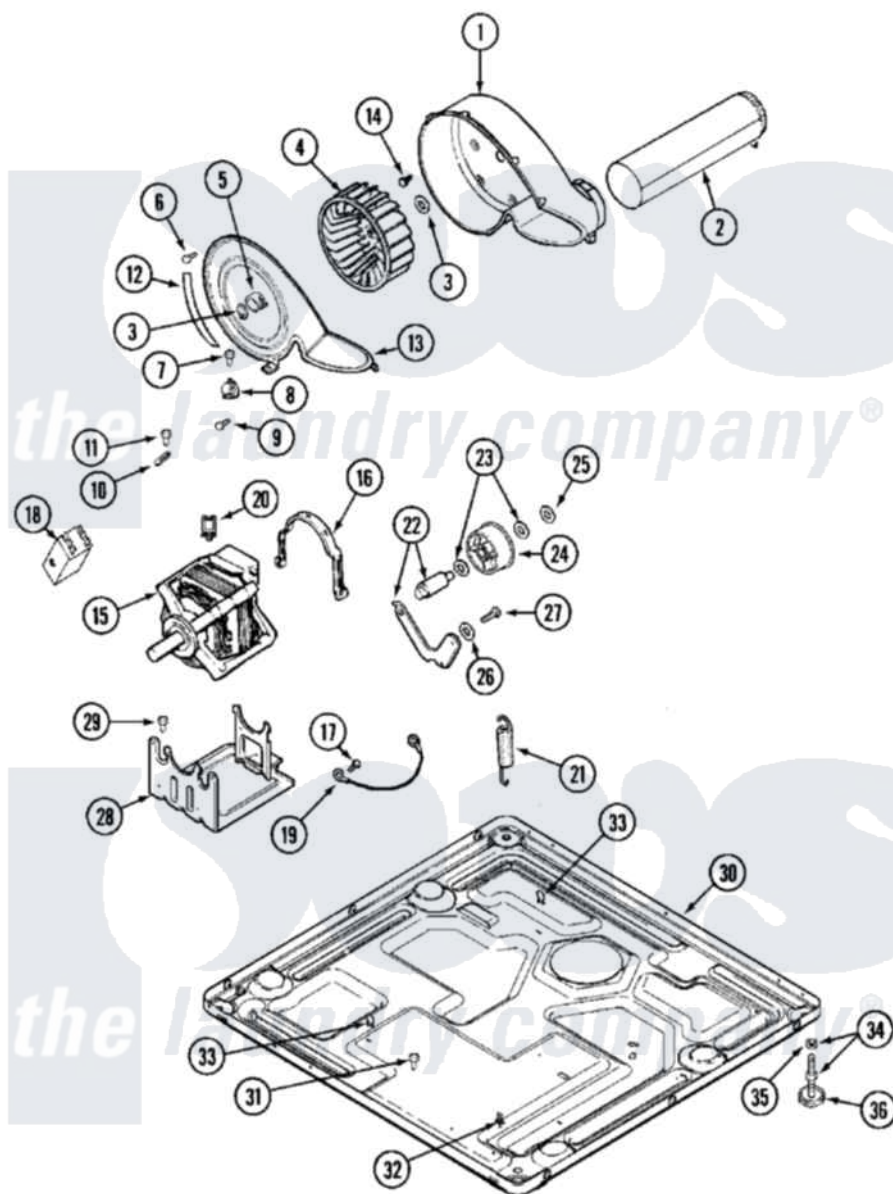

Maytag MDG16PDAXW 03 - MOTOR DRIVE

Maytag [Commercial Maytag MDG16PDAXW Dryer Parts](#) Parts Diagram 03 - MOTOR DRIVE
 Click on the part number to view part

Item	Original Part Number	Replaced By	Status	Part Description
001	33001789			Housing, Blower
002	22001995			Screw Note: Screw, Tumbler Front And Shroud
"	33001800			Duct Assembly, Exhaust
003	410233	9703438		Ring-Retrn
004	33001790			Wheel, Blower
"	33002797			Wheel, Blower
005	312967			Clamp, Blower Housing
006	33001855	33002917		Screw, No.10-16
007	Y313561			Screw----NA
008	303392			Thermostat, Cycling
"	33303391			Thermostat, Cycling
009	22001996	3370225		Screw
010	33001762			Fuse, Thermal
011	NLA		Not Available	SCREW, THERMAL CUT-OFF
012	NLA		Not Available	SEAL, BLOWER COVER
013	33001796	33002711		Cover, Blower Housing

014	314818	1163839	Screw
015	33001853	33002478	Motor
"	33002237	33002478	Motor
"	33002462	33002478	Motor
"	33002478		Motor
"	33002795		Motor, Drive 60Hz
016	Y015825		Clip, Motor To Motor Support
017	910343	488234	Screw 8-32 X 1/4
018	33001854	33002478	Motor
019	901220		Ground Wire
020	Y310376		Clip, Door Switch Harness
021	33001754	33002459	Assembly, Spring And Plug
"	33002460	33002459	Assembly, Spring And Plug
"	33002461		Plug For Spring
022	33001840	6-3705180	Idler Arm
023	Y312527		Washer, Idler Shaft
024	33001783	6-3700340	Bearing- I
025	312958	354987	Ring, Retaining
026	315772		Sleeve, Idler Arm
027	Y014874		Screw, Idler Arm And Sleeve
028	Y313561		Screw---NA
"	33001752	33002817	Motor Support, Offset
"	33002466	33002817	Motor Support, Offset
029	Y313561		Screw---NA
030	33002622		Base,
"	NLA	Not Available	BASE
031	22001078	3177991	Screw
032	315471	22003298	Retainer, Wire
033	410490		Spring, Retainer Wire Harness
034	Y305086		Adjustable Leg And Nut
035	Y052740	62739	Nut, Lock
036	Y314137		Foot, Rubber