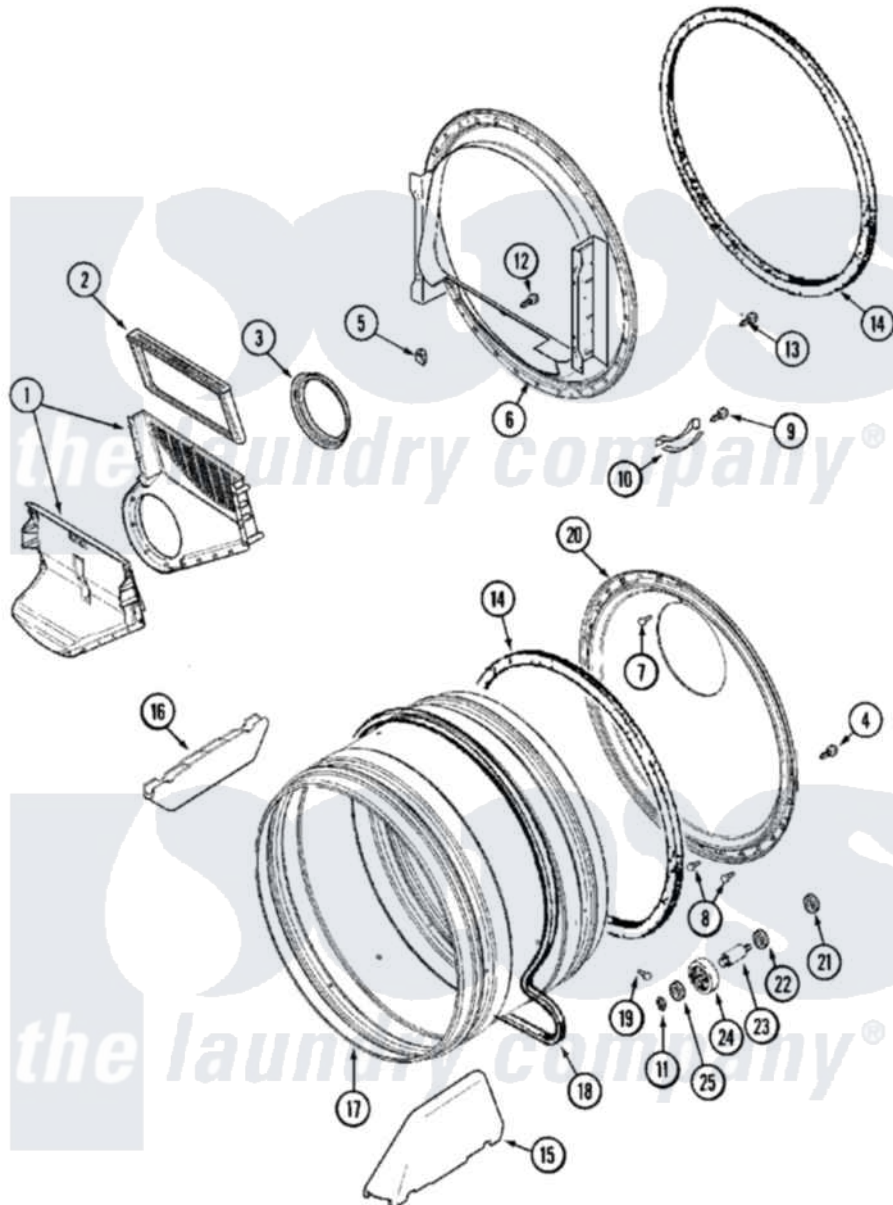

Maytag MDG16PDAXW 04 - TUMBLER

Maytag [Commercial Maytag MDG16PDAXW Dryer Parts](#) Parts Diagram 04 - TUMBLER
 Click on the part number to view part

Item	Original Part Number	Replaced By	Status	Part Description
001	33001799			Outlet Duct Assembly Note: Outlet Duct Assembly
002	33001808			Filter, Lint
003	33001758	33002560		Seal, Blower
004	33002190			SCrew, C BraCe, BraCket, Cabinet
005	Y310376			Clip, Door Switch Harness
006	33001802			Front, Tumbler
007	210932			Screw, No.8 X 9/16 Ctsk Note: Screw, Inlet Duct
008	22001996	3370225		Screw
009	210720			Rivet, Bearing To Tumbler Frnt
010	306508			Tumbler Bearing Kit ---W
011	410233	9703438		Ring-Retrn
012	NLA		Not Available	SCREW, OUTLET DUCT (PHILLIPS)
013	33001855	33002917		Screw, No.10-16
014	33001807			Seal, Tumbler

015	33001756	33002032	Baffle
016	33001755		Baffle
017	33001889		Tumbler
018	33001777	33002535	V-Belt
019	33001788	33002973	Screw, No.9-15 X 1.00 Hx WS
020	33001801		Back, Tumbler
021	33001443		Nut, Hex
022	Y313347	312535	Washer, Vault Mounting Brk.
023	Y312948	6-3129480	Shaft- Tumbler
024	Y303373	12001541	Drum Roller/Washer Assembly--W
025	312535		Washer, Vault Mounting Brk.