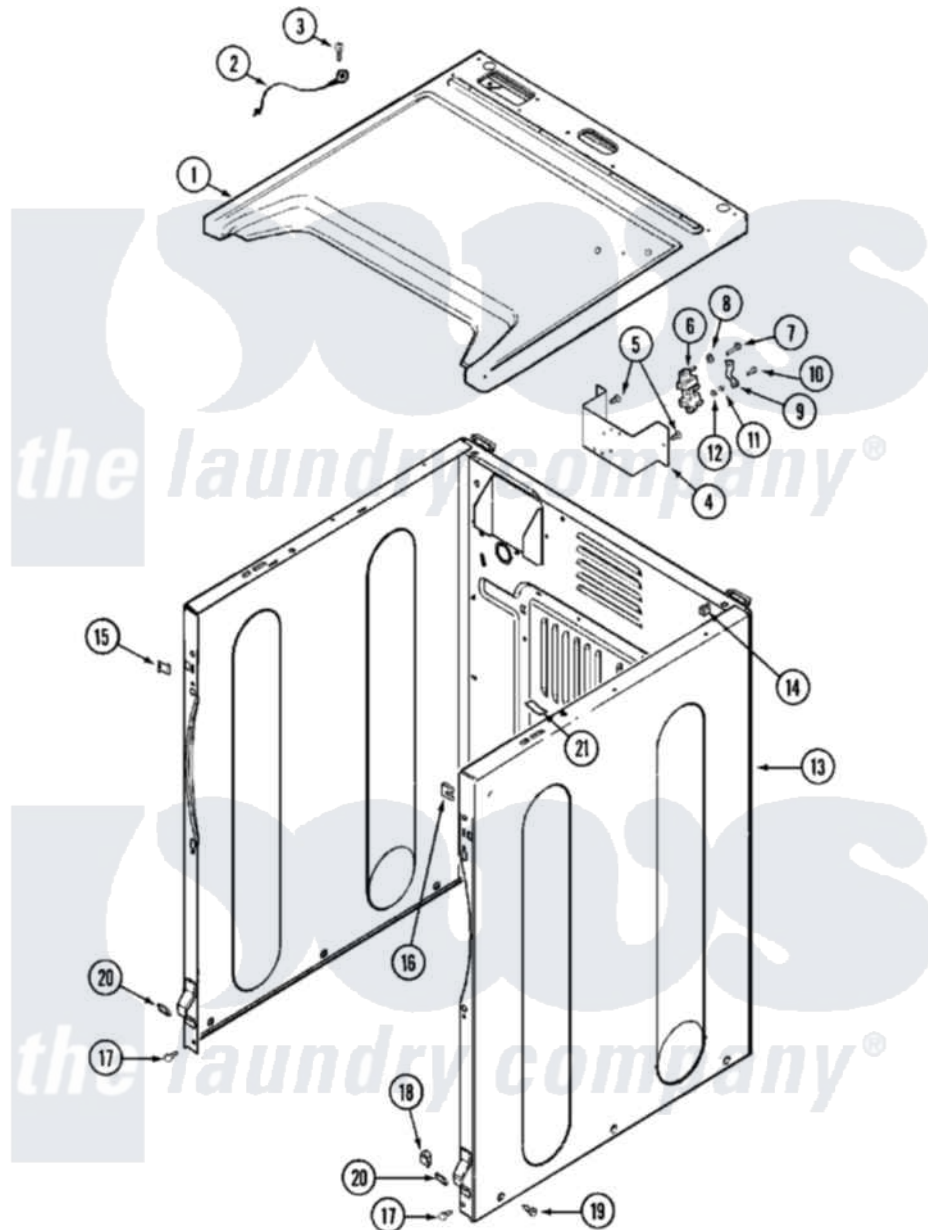

Maytag MDG16PDAXW 05 - CABINET-FRONT

Maytag [Commercial Maytag MDG16PDAXW Dryer Parts](#) Parts Diagram 05 - CABINET-FRONT
 Click on the part number to view part

Item	Original Part Number	Replaced By	Status	Part Description
001	33001949			Cover, Top
"	33002633			Cover, Top
"	NLA		Not Available	COVER, TOP (ALM)
002	22001959			Wire, Ground
003	210186	3370225		Screw
004	NLA		Not Available	BRACKET, TERMINAL BLOCK---NA
005	22001995			Screw Note: Screw, Tumbler Front And Shroud
006	33001244			Block, Terminal
007	Y312209	W10001200		Screw
008	Y311270			Washer, Terminal Block
009	Y312184			Strap, Grounding
010	NLA		Not Available	SCREW, GROUND STRAP
011	311484	112432		Nut
012	311093			Washer, Terminal Connection
013	NLA		Not Available	CABINET (WHT)

014	310933	33002194	Nut, Speed
015	22002049		Clip Note: Clip, Front Panel
016	213280	204439	Screw And Fstner Assembly
017	22001995		Screw Note: Screw, Tumbler Front And Shroud
018	22003298		Retainer, Wire
019	213007		Xfor Cabinet See Cabinet, Back
"	22003409	213007	Xfor Cabinet See Cabinet, Back
020	22002239		Clip, Front Panel
021	33001836		Strap, Top Cover Support