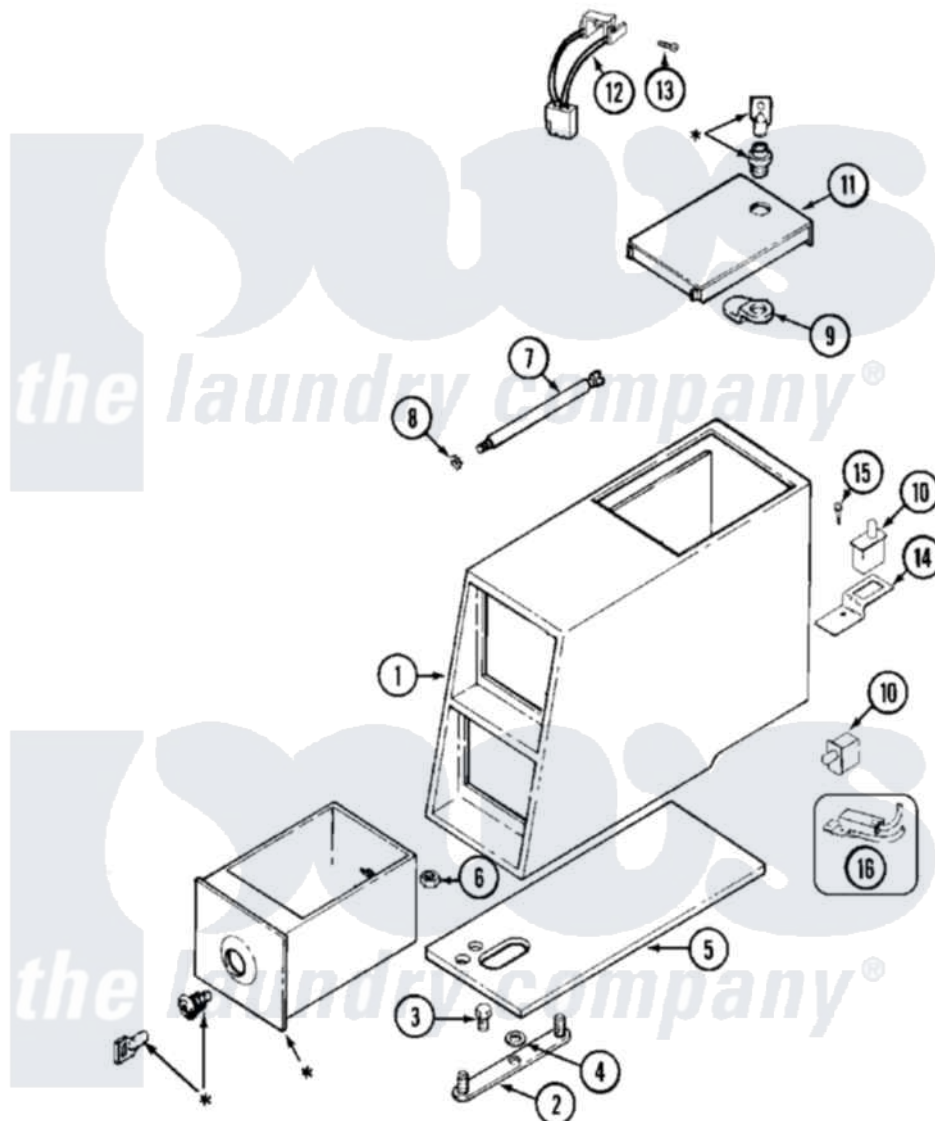

Maytag MDG16PDBGW (BOM MDG16PDBGW) 02 - CONTROL CENTER

* CONTACT YOUR COMMERCIAL LAUNDRY DISTRIBUTOR

Maytag [Commercial Maytag MDG16PDBGW \(BOM MDG16PDBGW\) Dryer Parts](#) Parts Diagram 02 - CONTROL CENTER

[Click on the part number to view part](#)

Item	Original Part Number	Replaced By	Status	Part Description
001	22001069			Screw, Vault To Control Cover
"	22002480			Vault, Coin PD Coin Drop Supplied By Dist.
002	22001810		Not Available	STRAP, MOUNTING
003	22001996	3370225		Screw
004	910309			Washer, Mounting Strap
005	22002072			Gasket, Control Center
006	Y052740	62739		Nut, Lock
007	213035			Bolt, Locking
008	910181			Lockwasher, Terminal Block
009	22003348			Cam, Locking
010	22002536			Switch, Sensor
011	22001910	22003679		Timer Access Door Assembly
012	22001965			Optic Switch Assembly
013	314665			Screw, Switch Assembly
014	22001404			Bracket, Service Switch