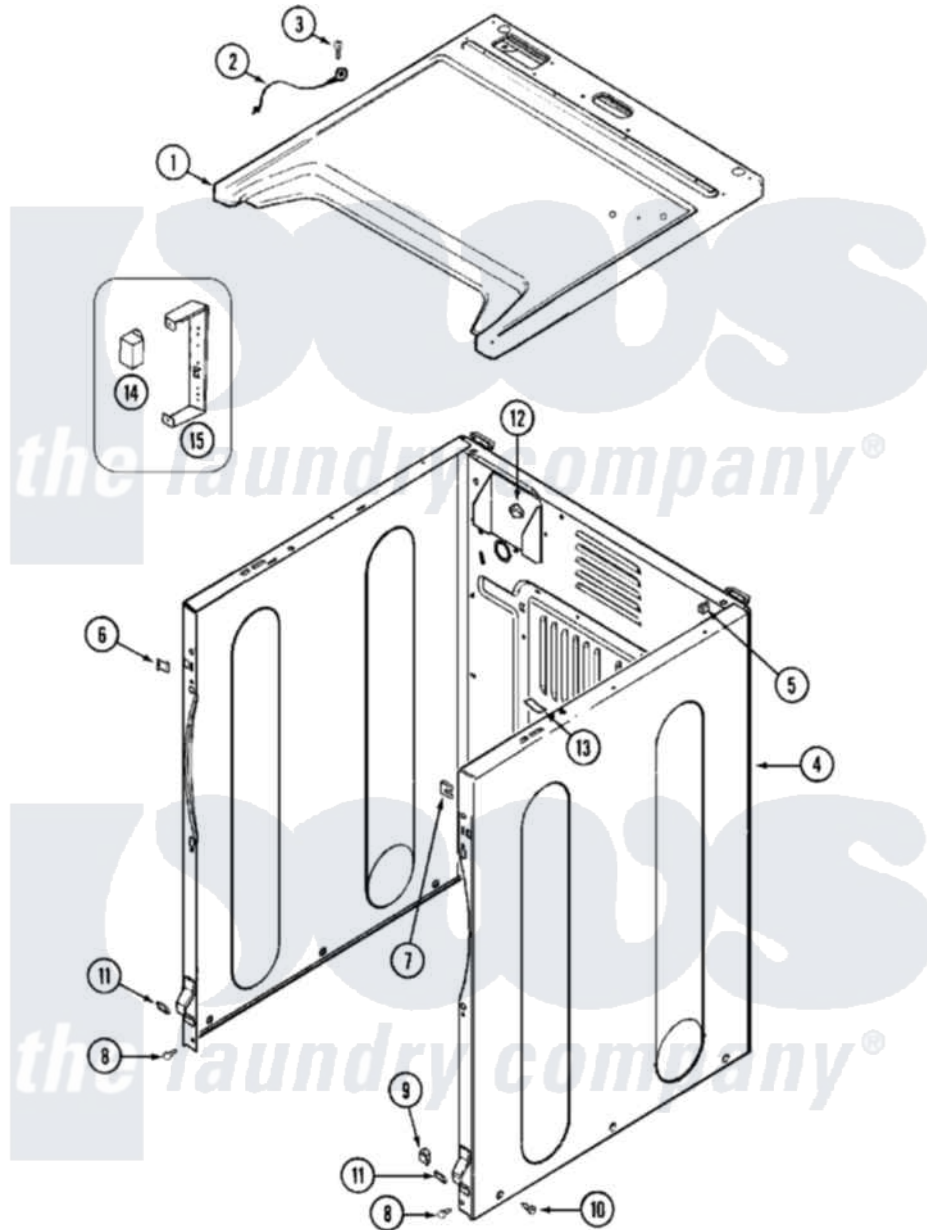

Maytag MDG16PDBGW (BOM MDG16PDBGW) 03 - CABINET-FRONT

Maytag [Commercial Maytag MDG16PDBGW \(BOM MDG16PDBGW\) Dryer Parts](#) Parts Diagram 03 - CABINET-FRONT
 Click on the part number to view part

Item	Original Part Number	Replaced By	Status	Part Description
001	33002633			Cover, Top
002	22001959			Wire, Ground
003	210186	3370225		Screw
004	NLA		Not Available	CABINET ASSY (WHT-AS PK)
005	310933	33002194		Nut, Speed
006	22002049			Clip Note: Clip, Front Panel
007	213280	204439		Screw And Fstner Assembly
008	22001995			Screw Note: Screw, Tumbler Front And Shroud
009	22003298			Retainer, Wire
010	213007			Xfor Cabinet See Cabinet, Back
011	22002239			Clip, Front Panel
012	Y310376			Clip, Door Switch Harness
013	33001836			Strap, Top Cover Support
014	206824	W10133335		Relay, Motor