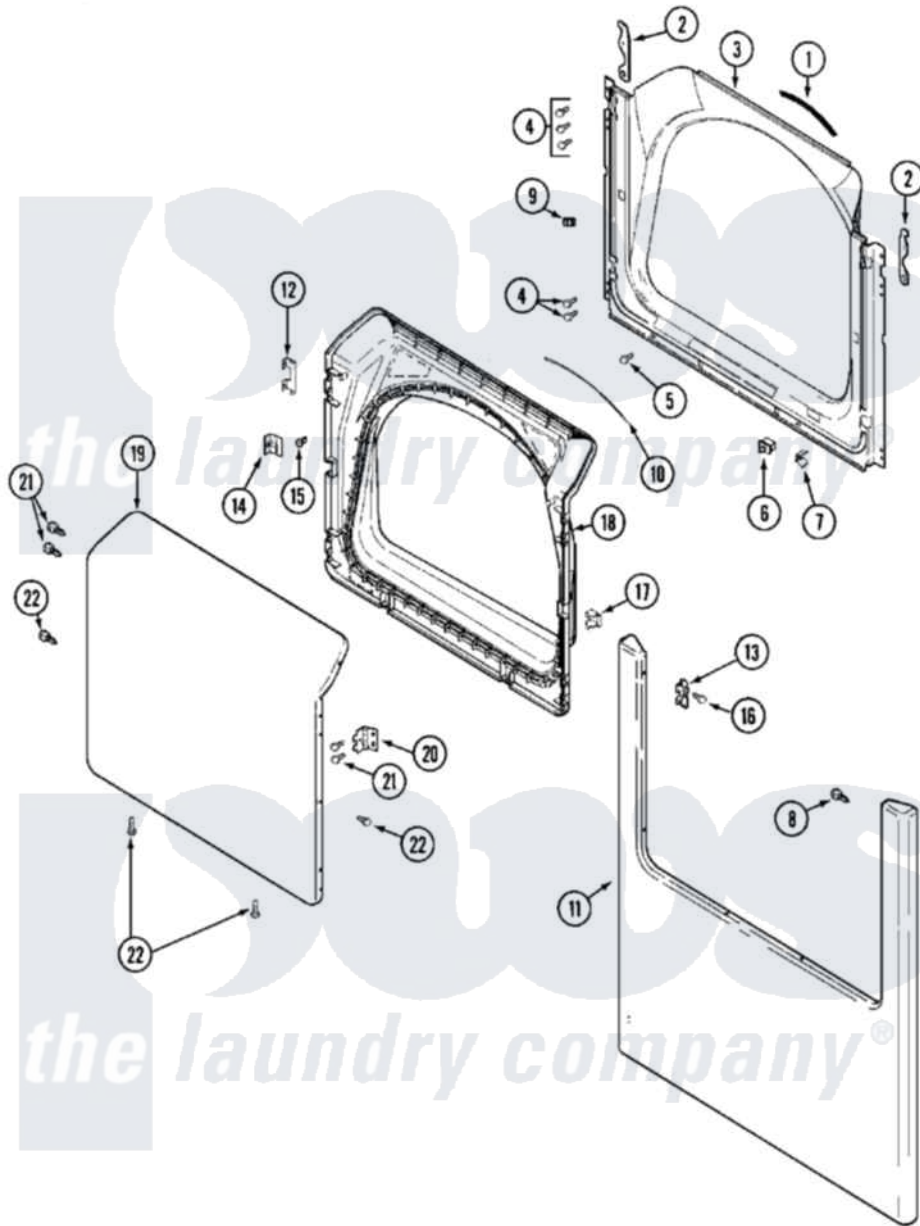

Maytag MDG16PDBGW (BOM MDG16PDBGW) 04 - DOOR

Maytag [Commercial Maytag MDG16PDBGW \(BOM MDG16PDBGW\) Dryer Parts](#) Parts Diagram 04 - DOOR
 Click on the part number to view part

| Item | Original Part Number | Replaced By | Status | Part Description |
|------|--------------------------|--------------------------|--------|---|
| 001 | 33001767 | | | Seal, Shroud |
| 002 | 22002247 | 33002597 | | Hook, Security |
| 003 | 33001954 | | | Shroud |
| 004 | 22001995 | | | Screw Note: Screw, Tumbler Front And Shroud |
| 005 | 33001768 | | | Screw, Shroud Note: Screw, Shroud And Outlet Duct |
| 006 | 33002166 | | | Switch, Door |
| 007 | 33001760 | | | Bracket, Hinge |
| 008 | 22002243 | | | Screw, Front Panel And Hinge |
| " | 22002244 | | | Clip, Grounding |
| 009 | Y304578 | LA-1003 | | Door Catch Kit |
| 010 | 33002094 | | | Seal, Door |
| 011 | 22002239 | | | Clip, Front Panel |
| " | 33001901 | | | Panel, Front |
| 012 | 22002038 | | | Clip, Door |
| 013 | 33001764 | | | Cover, Hinge Hole |

| | | | |
|-----|--------------------------|--------------------------|----------------------------|
| 014 | 33001793 | | Bracket, Strike |
| 015 | 33001761 | | Strike, Door |
| 016 | 33001846 | | Screw, Hinge Hole Cover |
| 017 | 33001763 | | Plug, Inner Door |
| 018 | 33001899 | | Door, Inner |
| 019 | 33001904 | | Door, Outer |
| 020 | 33001759 | | Hinge, Door |
| 021 | 22002062 | 98006631 | Screw |
| 022 | 22002063 | | Screw No.8-18AB Wafer Head |