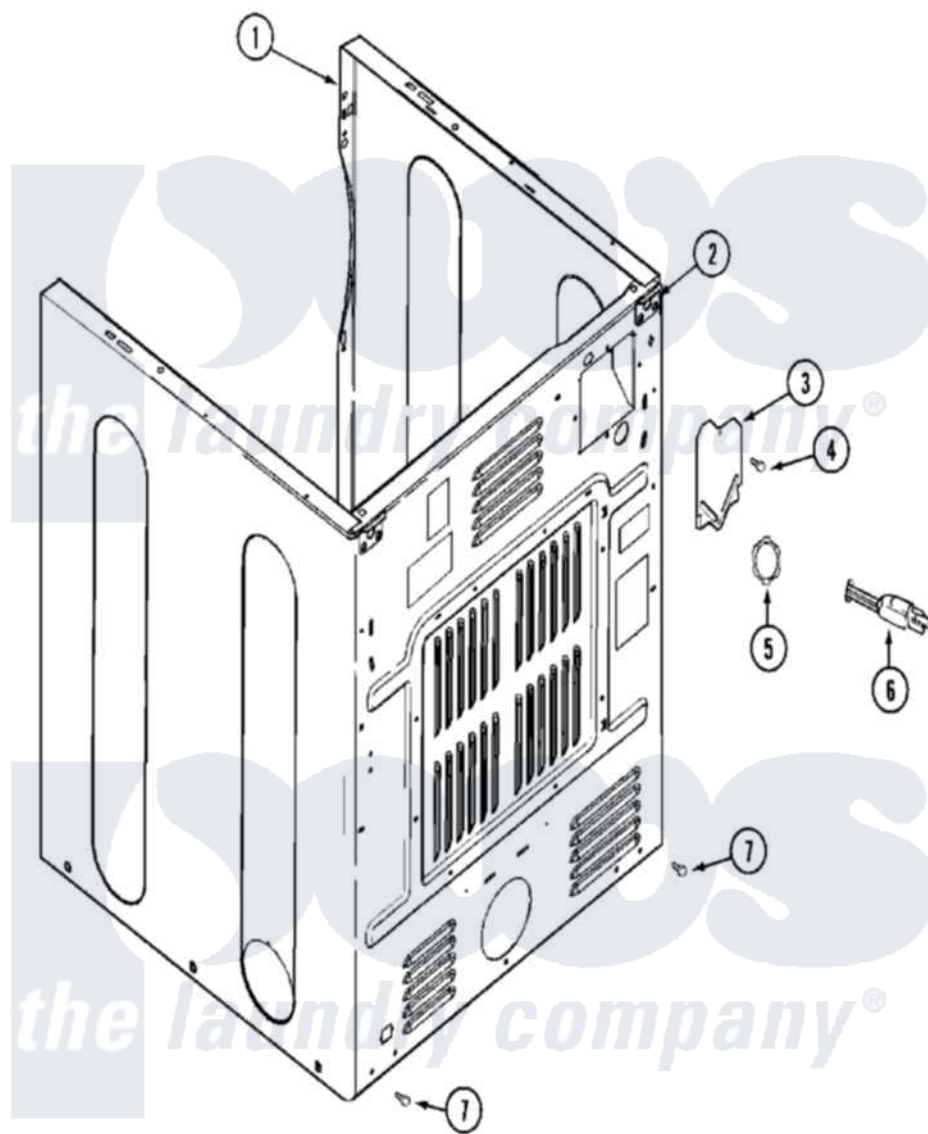

# Maytag MDG16PDBGW (BOM MDG16PDBGW) 05 - CABINET-REAR

Maytag [Commercial Maytag MDG16PDBGW \(BOM MDG16PDBGW\) Dryer Parts](#) Parts Diagram 05 - CABINET-REAR  
 Click on the part number to view part

Item	Original Part Number	Replaced By	Status	Part Description
001	NLA		Not Available	CABINET ASSY (WHT-AS PK)
002	<a href="#">22001995</a>			Screw Note: Screw, Tumbler Front And Shroud
"	22003367	<a href="#">22004095</a>		Hinge, Plastic
003	<a href="#">33001795</a>			Cover, Terminal Block
004	<a href="#">22001995</a>			Screw Note: Screw, Tumbler Front And Shroud
"	<a href="#">Y912873</a>			Screw, Terminal Block Bracket
005	<a href="#">216183</a>			Grommet, Cord Export
006	<a href="#">22003540</a>			Cord, Power
"	22003541	<a href="#">22004404</a>		Cord Adapter
007	<a href="#">22001995</a>			Screw Note: Screw, Tumbler Front And Shroud