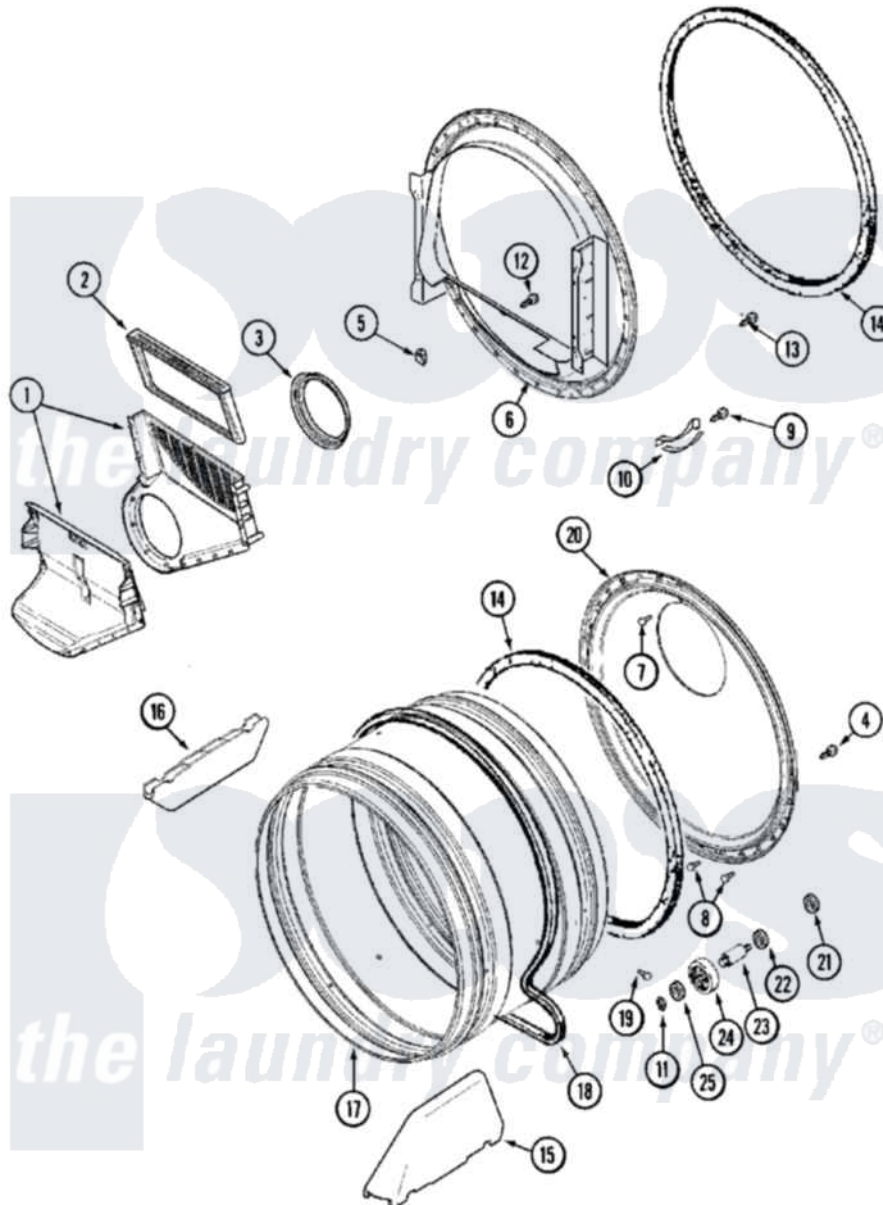

Maytag MDG16PDBGW (BOM MDG16PDBGW) 06 - TUMBLER

Maytag Commercial Maytag MDG16PDBGW (BOM MDG16PDBGW) Dryer Parts Parts Diagram 06 - TUMBLER
 Click on the part number to view part

Item	Original Part Number	Replaced By	Status	Part Description
001	33001799			Outlet Duct Assembly Note: Outlet Duct Assembly
002	33001804	33002790		Lint Filter
003	33002560			Seal, Blower
004	33002190			SCrew, C BraCe, BraCket, Cabinet
005	Y310376			Clip, Door Switch Harness
006	33001802			Front, Tumbler
007	210932			Screw, No.8 X 9/16 Ctsk Note: Screw, Inlet Duct
008	22001996	3370225		Screw
009	210720			Rivet, Bearing To Tumbler Frnt
010	306508			Tumbler Bearing Kit ---W
011	410233	9703438		Ring-Retrn
012	NLA		Not Available	SCREW, OUTLET DUCT (PHILLIPS)
013	33001855	33002917		Screw, No.10-16
014	33001807			Seal, Tumbler

015	33001756	33002032	Baffle
016	33001755		Baffle
017	33001889		Tumbler
018	33002535		V-Belt
019	33001788	33002973	Screw, No.9-15 X 1.00 Hx WS
020	33001801		Back, Tumbler
021	33001443		Nut, Hex
022	Y313347	312535	Washer, Vault Mounting Brk.
023	Y312948	6-3129480	Shaft- Tumbler
024	Y303373	12001541	Drum Roller/Washer Assembly--W
025	312535		Washer, Vault Mounting Brk.