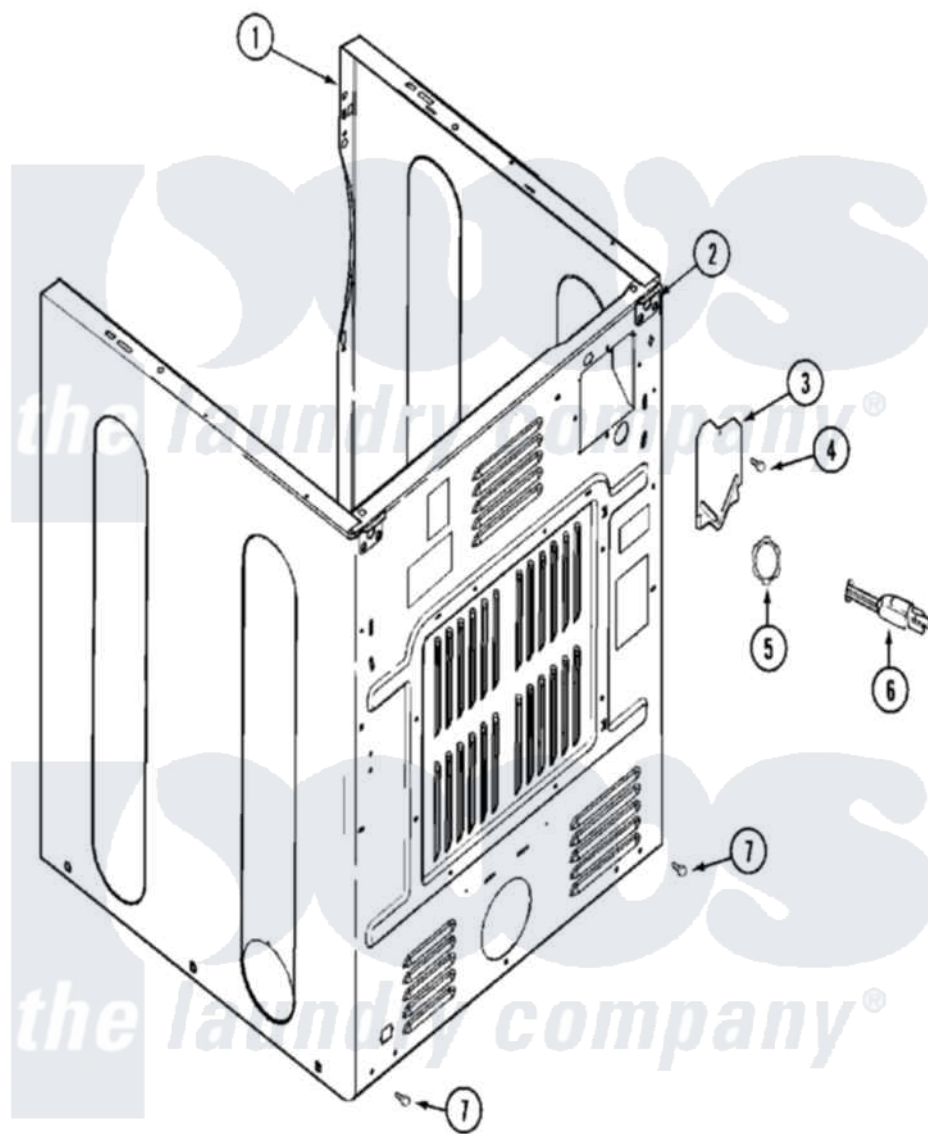

Maytag MDG16PDCXQ 05 - CABINET-REAR

Maytag [Commercial Maytag MDG16PDCXQ Dryer Parts](#) Parts Diagram 05 - CABINET-REAR
 Click on the part number to view part

Item	Original Part Number	Replaced By	Status	Part Description
001	NLA		Not Available	CABINET (WHT)
002	22001995			Screw Note: Screw, Tumbler Front And Shroud
"	22003367	22004095		Hinge, Plastic
"	NLA		Not Available	BRACKET, CABINET HINGE
003	33001795			Cover, Terminal Block
004	22001995			Screw Note: Screw, Tumbler Front And Shroud
005	33001425			Locknut, Eared For Canadian
006	208784	22003062		Cord, Power
007	22001995			Screw Note: Screw, Tumbler Front And Shroud