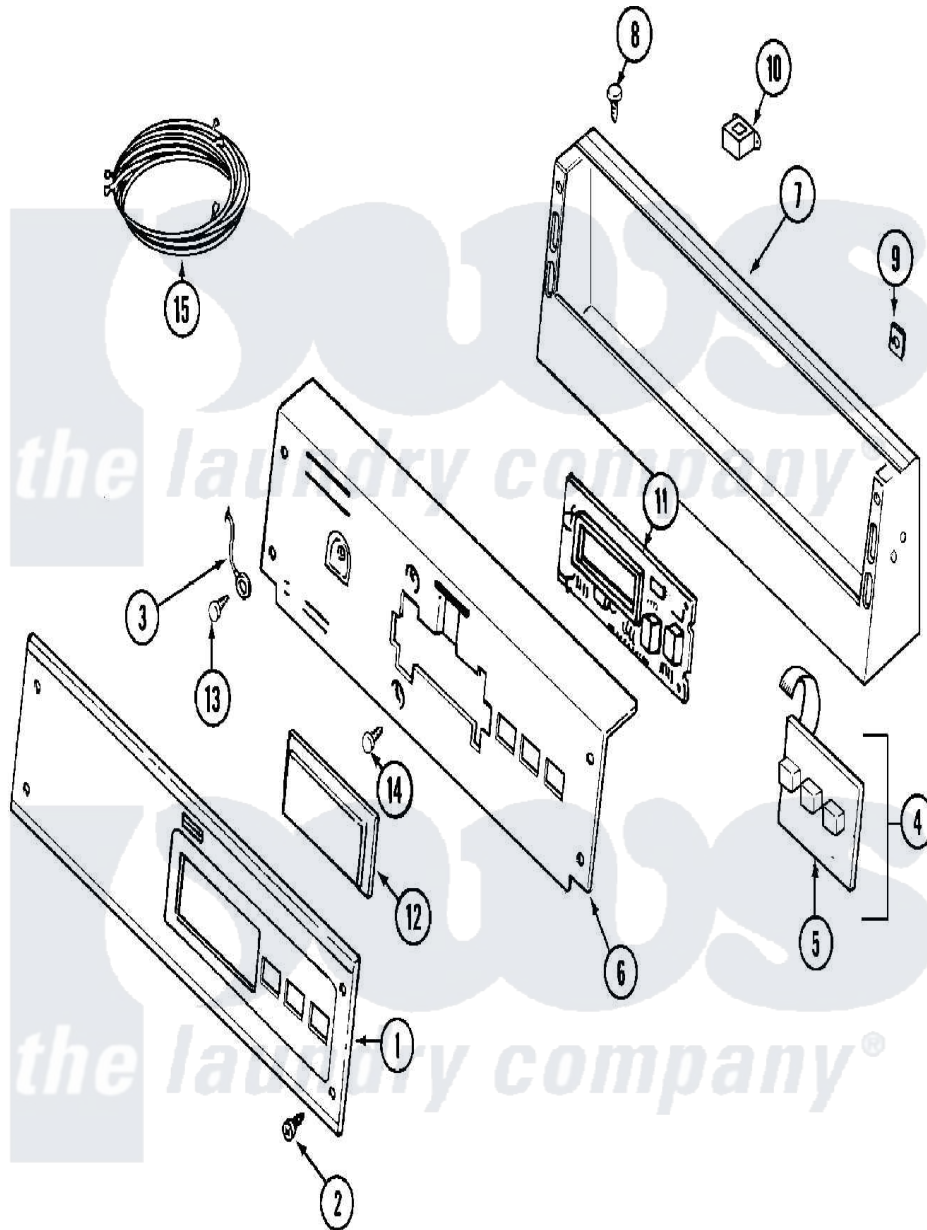

Maytag MDG16PDDGW 01 - CONTROL PANEL

Maytag Commercial Maytag MDG16PDDGW Dryer Parts Parts Diagram 01 - CONTROL PANEL
 Click on the part number to view part

Item	Original Part Number	Replaced By	Status	Part Description
001	33002941			Facia - Pd/Ps
002	215506			Screw, Control Panel Overlay
003	22001959			Wire, Ground
004	215527	W10140652		Screw, 6-20 X 1/2
"	33002165			Backup Plate W/Switch Assembly
005	33002863	W10131113		Push Button
006	22002954			Deflector, Water
"	33002519			Bracket, Back
007	22003089			Console
008	22001996	3370225		Screw
009	215003			Fastener, Panel And Bracket
010	22002139			Transformer
"	22002925	3370225		Screw
011	33001204			Stand-Off, Control Board
"	33002358	W10130081		Control Board
012	22001962	W10131114		Cover, Display

013	211252	Screw, Ground Wire
014	215526	Screw, Circuit Board
015	33001953	Wire Harness, Main
"	33001973	Wire Harness, Main