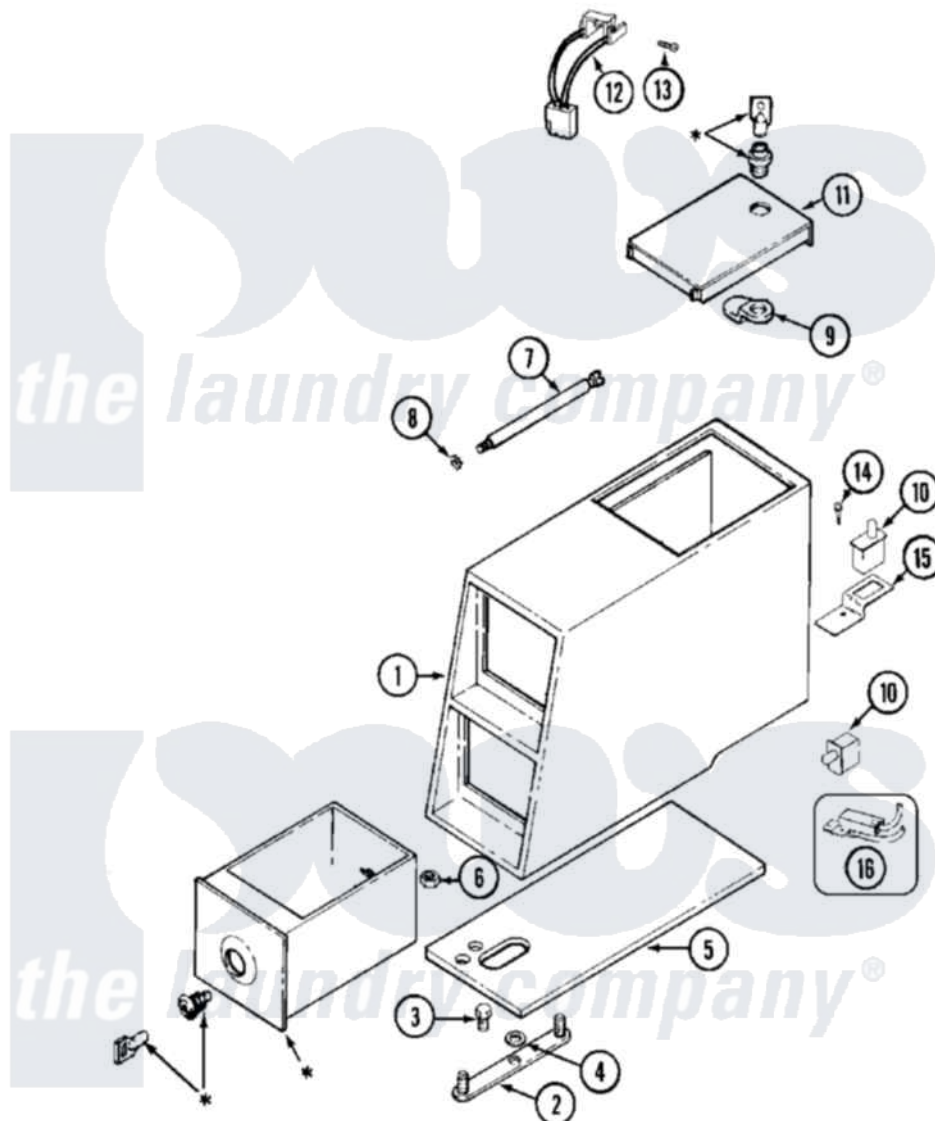

Maytag MDG16PDDGW 02 - CONTROL CENTER

* CONTACT YOUR COMMERCIAL LAUNDRY DISTRIBUTOR

Maytag [Commercial Maytag MDG16PDDGW Dryer Parts](#) Parts Diagram 02 - CONTROL CENTER
 Click on the part number to view part

Item	Original Part Number	Replaced By	Status	Part Description
001	22001069			Screw, Vault To Control Cover
"	22002480			Vault, Coin PD Coin Drop Supplied By Dist.
002	22001810		Not Available	STRAP, MOUNTING
003	22002925	3370225		Screw
004	910309			Washer, Mounting Strap
005	22002072			Gasket, Control Center
006	Y052740	62739		Nut, Lock
007	213035			Bolt, Locking
008	910181			Lockwasher, Terminal Block
009	22003348			Cam, Locking
010	22002536			Switch, Sensor
011	22003679			Timer Access Door Assembly
012	22001965			Optic Switch Assembly
013	314665			Screw, Switch Assembly
014	212276	W10116760		Screw
015	22001404			Bracket, Service Switch