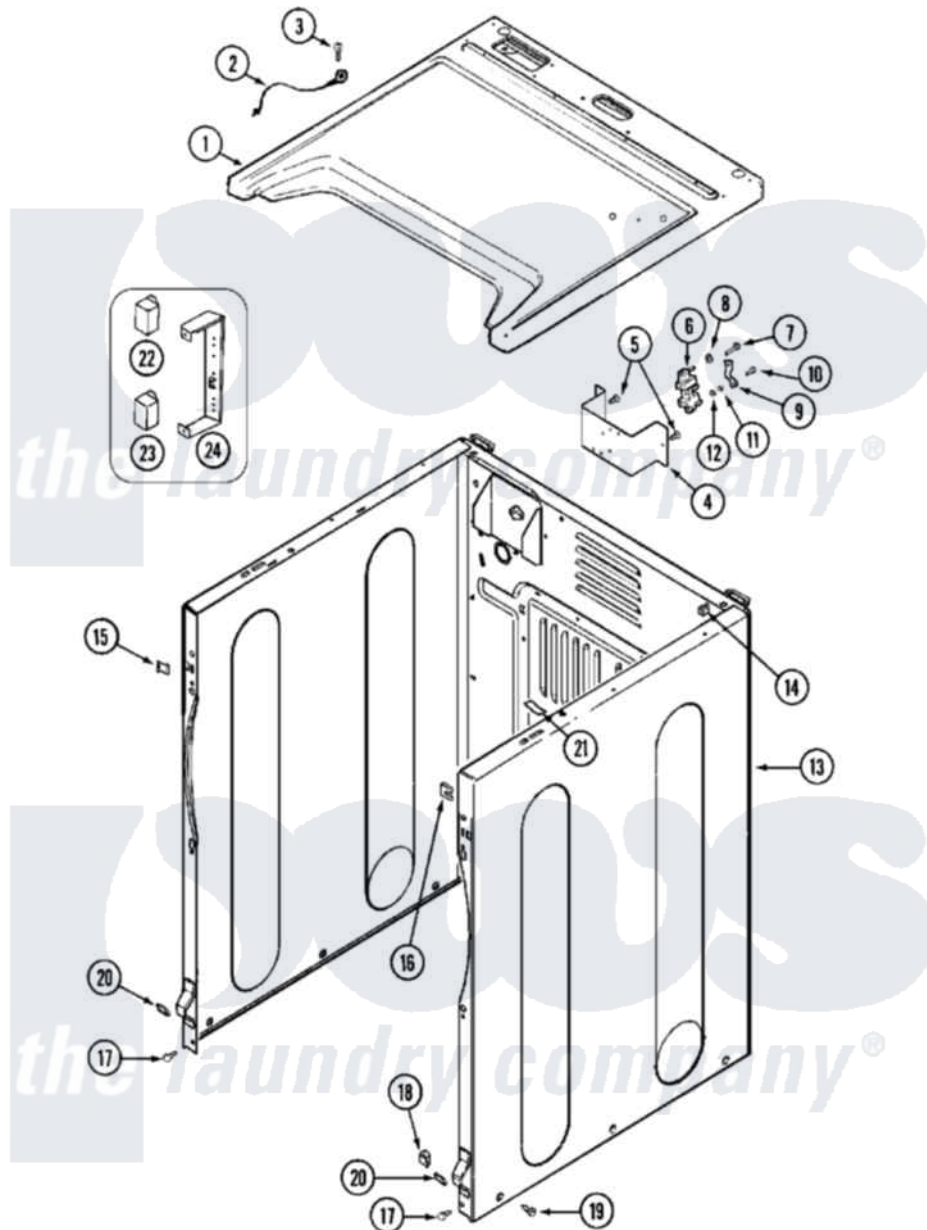

Maytag MDG16PDDGW 03 - CABINET-FRONT

Maytag [Commercial Maytag MDG16PDDGW Dryer Parts](#) Parts Diagram 03 - CABINET-FRONT
 Click on the part number to view part

Item	Original Part Number	Replaced By	Status	Part Description
001	33002633			Cover, Top
002	22001959			Wire, Ground
003	210186	3370225		Screw
004	NLA		Not Available	BRACKET, TERMINAL BLOCK---NA
005	22001995			Screw Note: Screw, Tumbler Front And Shroud
006	33001244			Block, Terminal
"	33002106			Shield, Terminal Block
007	Y312209	W10001200		Screw
008	Y311270			Washer, Terminal Block
009	Y312184			Strap, Grounding
010	33002633			Cover, Top
011	311484	112432		Nut
012	311093			Washer, Terminal Connection
013	NLA		Not Available	CABINET ASSY (WHT-AS PK)

014	310933	33002194	Nut, Speed
015	22002049		Clip Note: Clip, Front Panel
016	213280	204439	Screw And Fstner Assembly
017	22001995		Screw Note: Screw, Tumbler Front And Shroud
018	Y310376		Clip, Door Switch Harness
019	22003409	213007	Xfor Cabinet See Cabinet, Back
020	22002239		Clip, Front Panel
021	33001836		Strap, Top Cover Support
022	206824	W10133335	Relay, Motor
023	306199		Relay, Heater
"	33002969	W10133335	Relay, Motor
"	Y251119	3177991	Screw
024	211294	90767	Screw, 8A X 3/8 HeX Washer Head Tapping
"	314627		Bracket, Relays