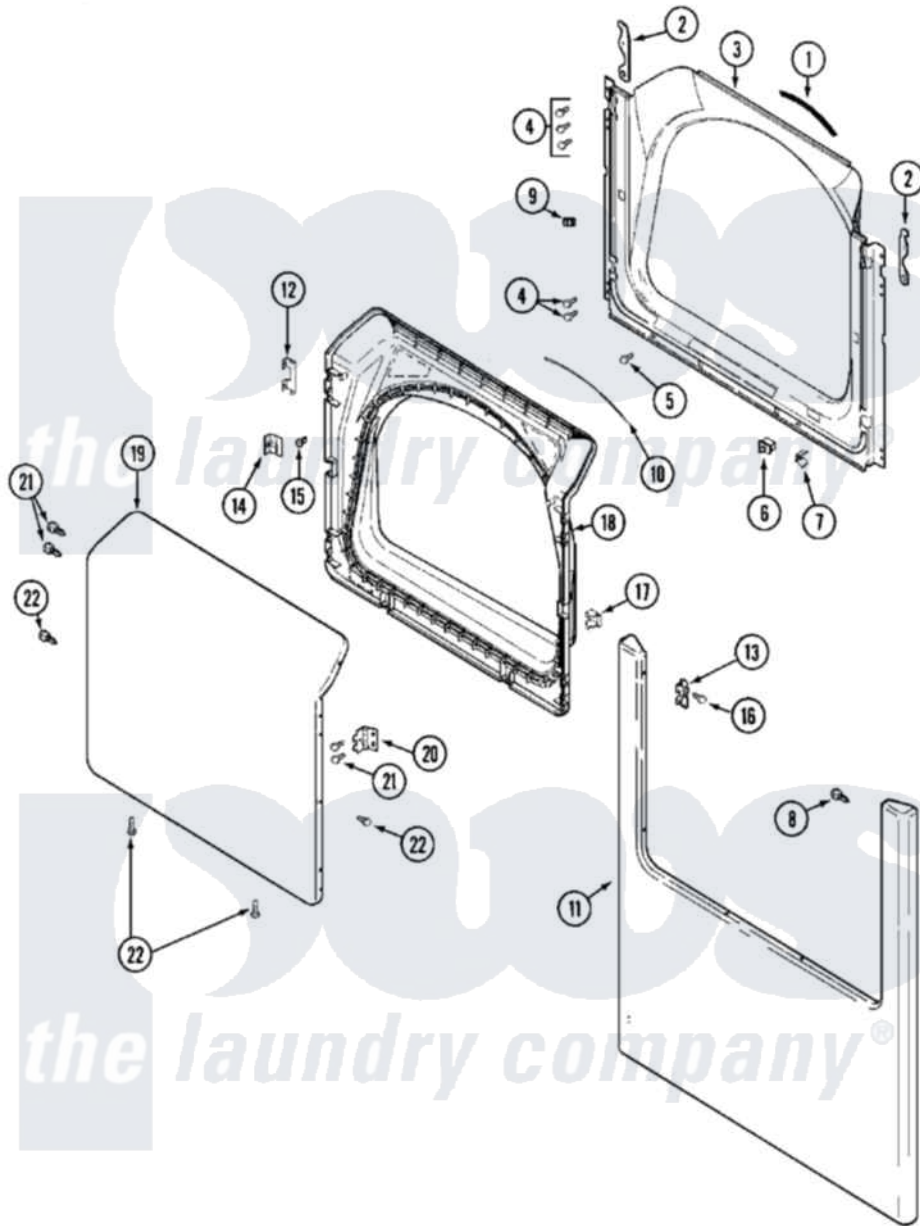

Maytag MDG16PDDGW 04 - DOOR

Maytag [Commercial Maytag MDG16PDDGW Dryer Parts](#) Parts Diagram 04 - DOOR
 Click on the part number to view part

Item	Original Part Number	Replaced By	Status	Part Description
001	33001767			Seal, Shroud
002	22002247	33002597		Hook, Security
003	33001954			Shroud
004	22001995			Screw Note: Screw, Tumbler Front And Shroud
005	33001768			Screw, Shroud Note: Screw, Shroud And Outlet Duct
006	33002166			Switch, Door
007	33001760			Bracket, Hinge
008	22002243			Screw, Front Panel And Hinge
"	22002244			Clip, Grounding
009	Y304578	LA-1003		Door Catch Kit
010	33002094			Seal, Door
011	213280	204439		Screw And Fstner Assembly
"	33001901			Panel, Front
012	22002038			Clip, Door
013	33001764			Cover, Hinge Hole

014	33001793		Bracket, Strike
015	33001761		Strike, Door
016	33001846		Screw, Hinge Hole Cover
017	33001763		Plug, Inner Door
018	22002039		Clip, Door
"	22002063		Screw No.8-18AB Wafer Head
"	33001899		Door, Inner
019	33001904		Door, Outer
020	33001759		Hinge, Door
021	22002062	98006631	Screw
022	22002063		Screw No.8-18AB Wafer Head