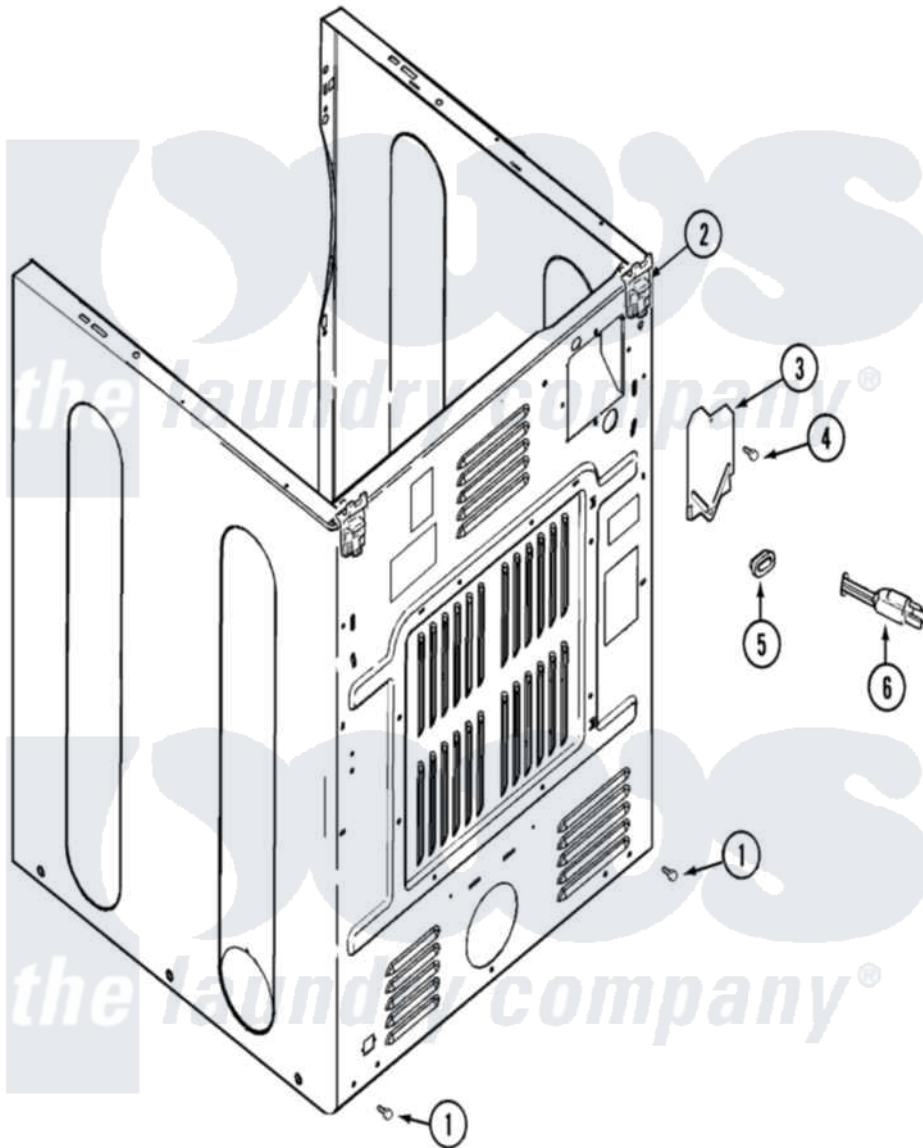

# Maytag MDG16PDDGW 05 - CABINET-REAR

Maytag [Commercial Maytag MDG16PDDGW Dryer Parts](#) Parts Diagram 05 - CABINET-REAR  
 Click on the part number to view part

Item	Original Part Number	Replaced By	Status	Part Description
001	<a href="#">22001995</a>			Screw Note: Screw, Tumbler Front And Shroud
002	<a href="#">22001995</a>			Screw Note: Screw, Tumbler Front And Shroud
"	<a href="#">22004095</a>			Hinge, Plastic
003	<a href="#">33001795</a>			Cover, Terminal Block
004	<a href="#">22001995</a>			Screw Note: Screw, Tumbler Front And Shroud
005	<a href="#">216183</a>			Grommet, Cord Export
"	<a href="#">33002157</a>			Grommet
006	<a href="#">22003540</a>			Cord, Power
"	22003705		Not Available	ADAPTER, CORD EXPORT
"	<a href="#">22004502</a>			Clamp, Power Cord
"	<a href="#">33002258</a>			Clamp, Power Cord
"	<a href="#">33002260</a>			Nut, Power Cord Clamp