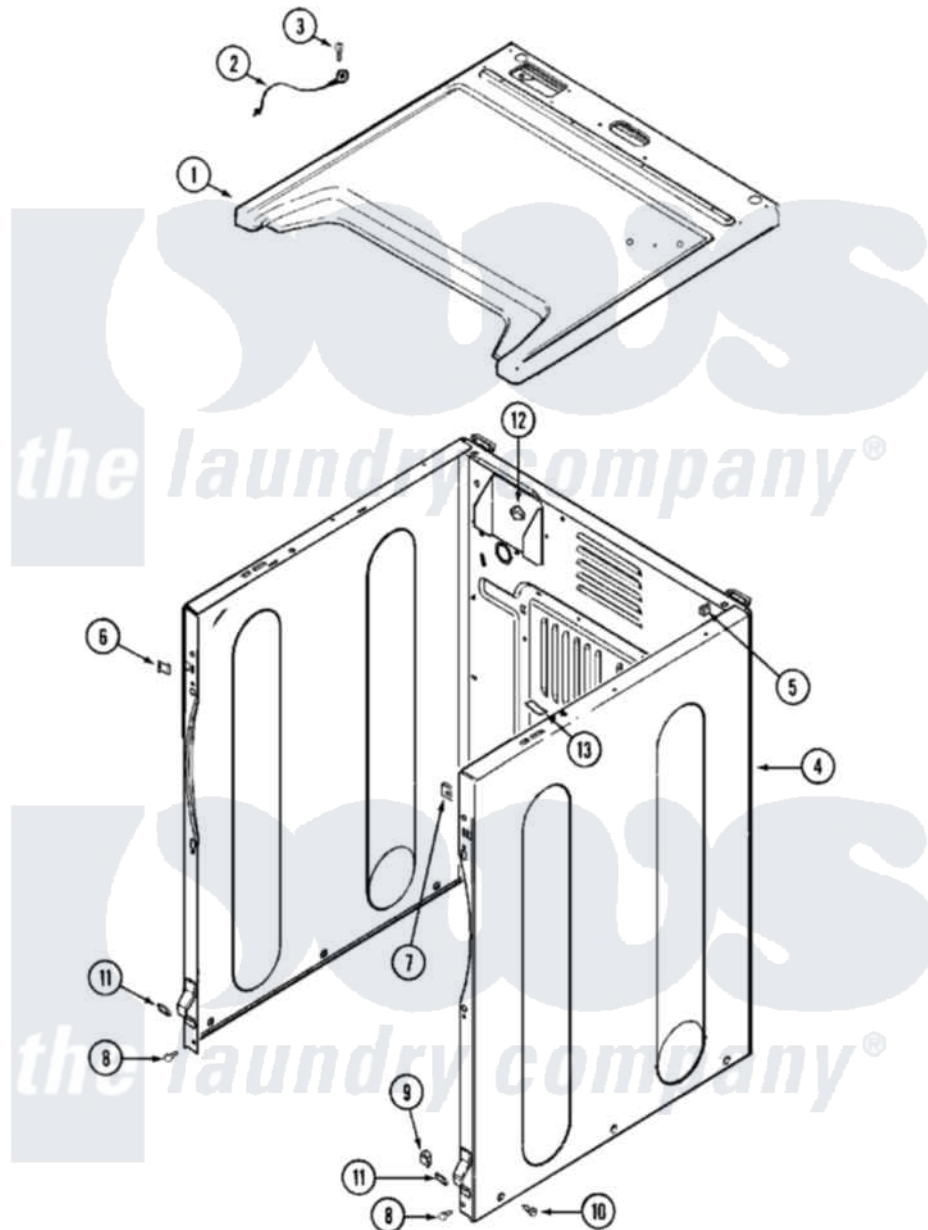

# Maytag MDG16PDDWW 03 - CABINET-FRONT

Maytag [Commercial Maytag MDG16PDDWW Dryer Parts](#) Parts Diagram 03 - CABINET-FRONT  
 Click on the part number to view part

Item	Original Part Number	Replaced By	Status	Part Description
001	<a href="#">33002633</a>			Cover, Top
002	<a href="#">22001959</a>			Wire, Ground
003	210186	<a href="#">3370225</a>		Screw
004	NLA		Not Available	CABINET ASSY (WHT-AS PK)
005	310933	<a href="#">33002194</a>		Nut, Speed
006	<a href="#">22002049</a>			Clip Note: Clip, Front Panel
007	213280	<a href="#">204439</a>		Screw And Fstner Assembly
008	<a href="#">22001995</a>			Screw Note: Screw, Tumbler Front And Shroud
009	<a href="#">Y310376</a>			Clip, Door Switch Harness
010	<a href="#">213007</a>			Xfor Cabinet See Cabinet, Back
"	22003409	<a href="#">213007</a>		Xfor Cabinet See Cabinet, Back
011	<a href="#">22002239</a>			Clip, Front Panel
012	<a href="#">Y310376</a>			Clip, Door Switch Harness
013	<a href="#">33001836</a>			Strap, Top Cover Support