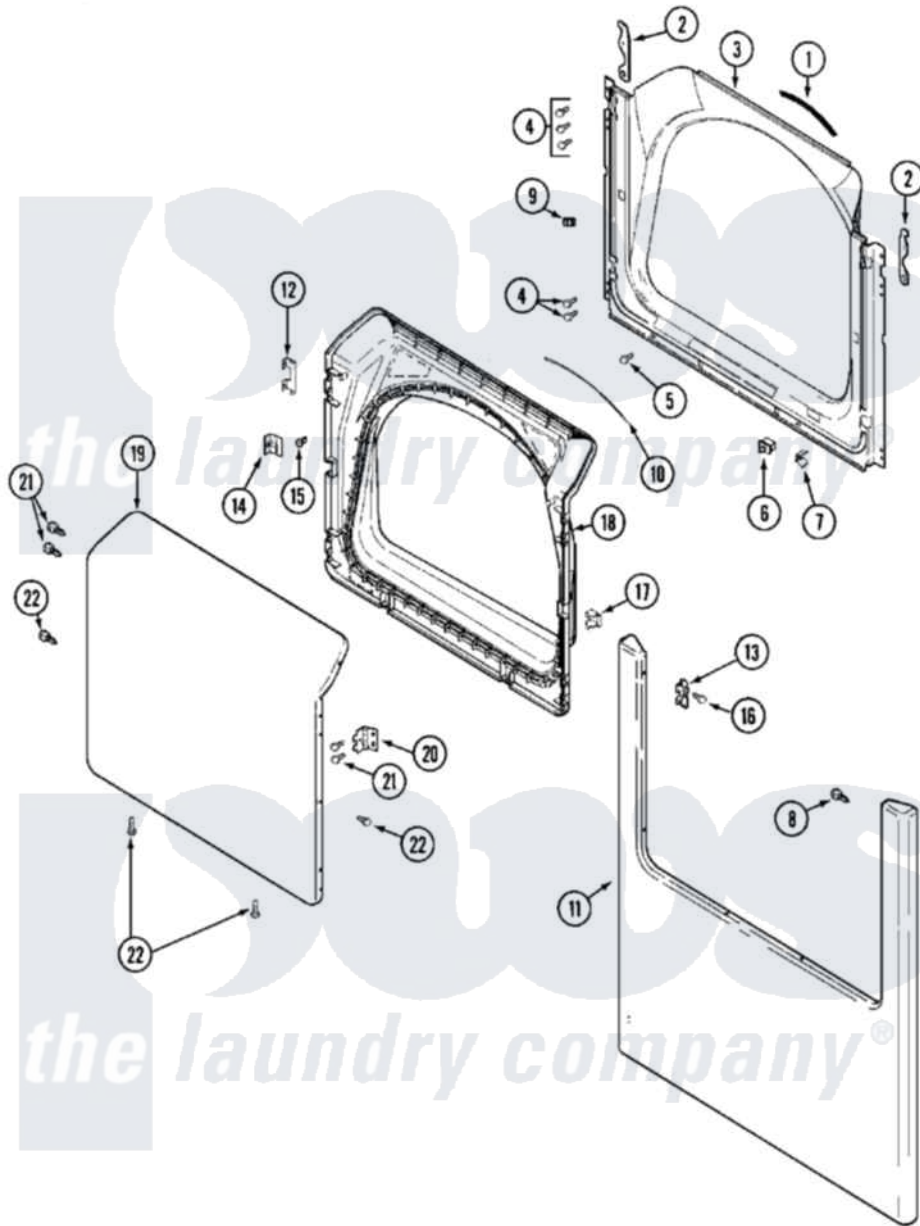

Maytag MDG16PDDWW 04 - DOOR

Maytag Commercial Maytag MDG16PDDWW Dryer Parts Parts Diagram 04 - DOOR
 Click on the part number to view part

Item	Original Part Number	Replaced By	Status	Part Description
001	33001767			Seal, Shroud
002	22002247	33002597		Hook, Security
003	33001900			Shroud
004	22001995			Screw Note: Screw, Tumbler Front And Shroud
005	33001768			Screw, Shroud Note: Screw, Shroud And Outlet Duct
006	33001509	W10169313		Switch-Dor
007	33001760			Bracket, Hinge
008	22002243			Screw, Front Panel And Hinge
"	22002244			Clip, Grounding
009	Y304578	LA-1003		Door Catch Kit
010	33002094			Seal, Door
011	213280	204439		Screw And Fstner Assembly
"	33001901			Panel, Front
012	22002038			Clip, Door
013	33001764			Cover, Hinge Hole

014	33001793		Bracket, Strike
015	33001761		Strike, Door
016	33001846		Screw, Hinge Hole Cover
017	33001763		Plug, Inner Door
018	22002039		Clip, Door
"	22002063		Screw No.8-18AB Wafer Head
"	33001899		Door, Inner
019	33001904		Door, Outer
020	33001759		Hinge, Door
021	22002062	98006631	Screw
022	22002063		Screw No.8-18AB Wafer Head