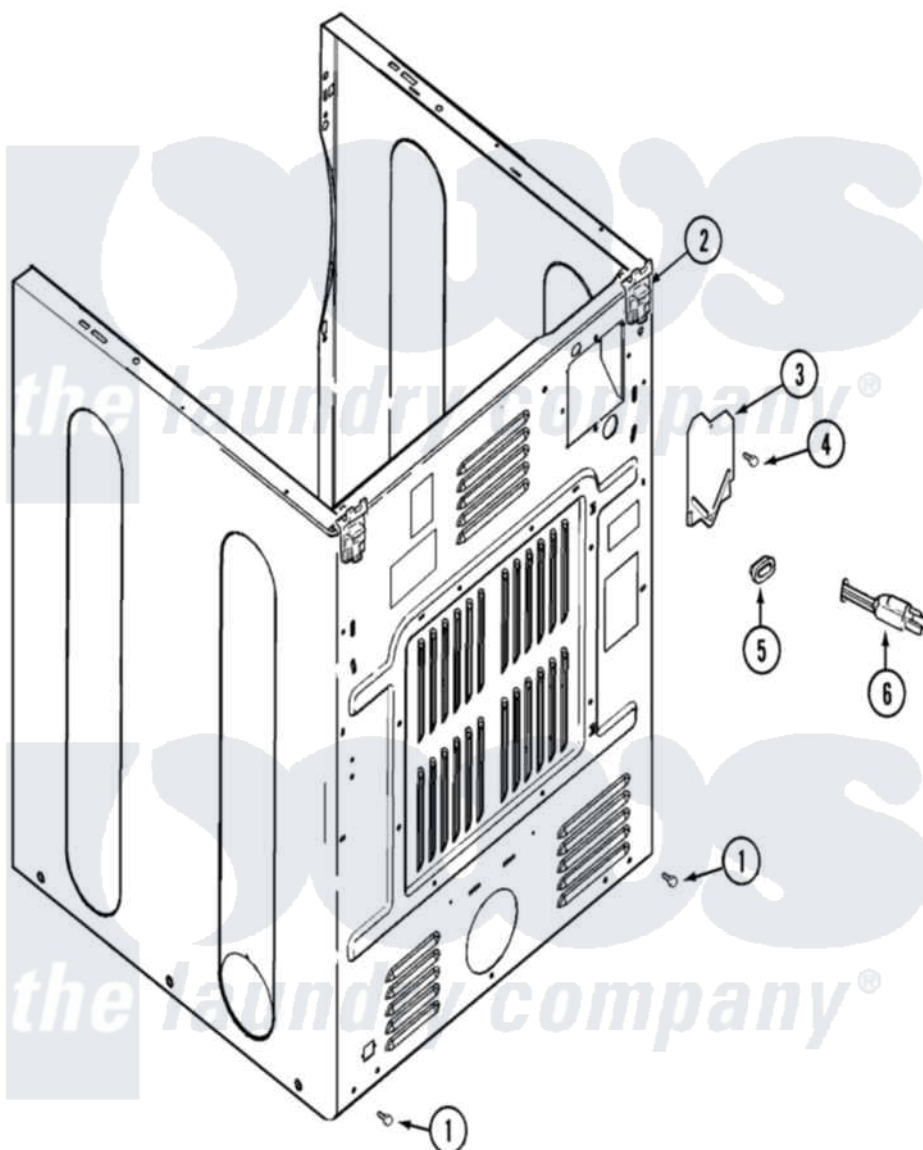

# Maytag MDG16PDDWW 05 - CABINET-REAR

Maytag [Commercial Maytag MDG16PDDWW Dryer Parts](#) Parts Diagram 05 - CABINET-REAR  
 Click on the part number to view part

Item	Original Part Number	Replaced By	Status	Part Description
001	<a href="#">22001995</a>			Screw Note: Screw, Tumbler Front And Shroud
002	<a href="#">22001995</a>			Screw Note: Screw, Tumbler Front And Shroud
"	<a href="#">22004095</a>			Hinge, Plastic
003	<a href="#">33001795</a>			Cover, Terminal Block
004	<a href="#">22001995</a>			Screw Note: Screw, Tumbler Front And Shroud
005	<a href="#">211881</a>			Grommet, Cord Part Not Used-Gas Models Only
006	<a href="#">22003062</a>			Cord, Power