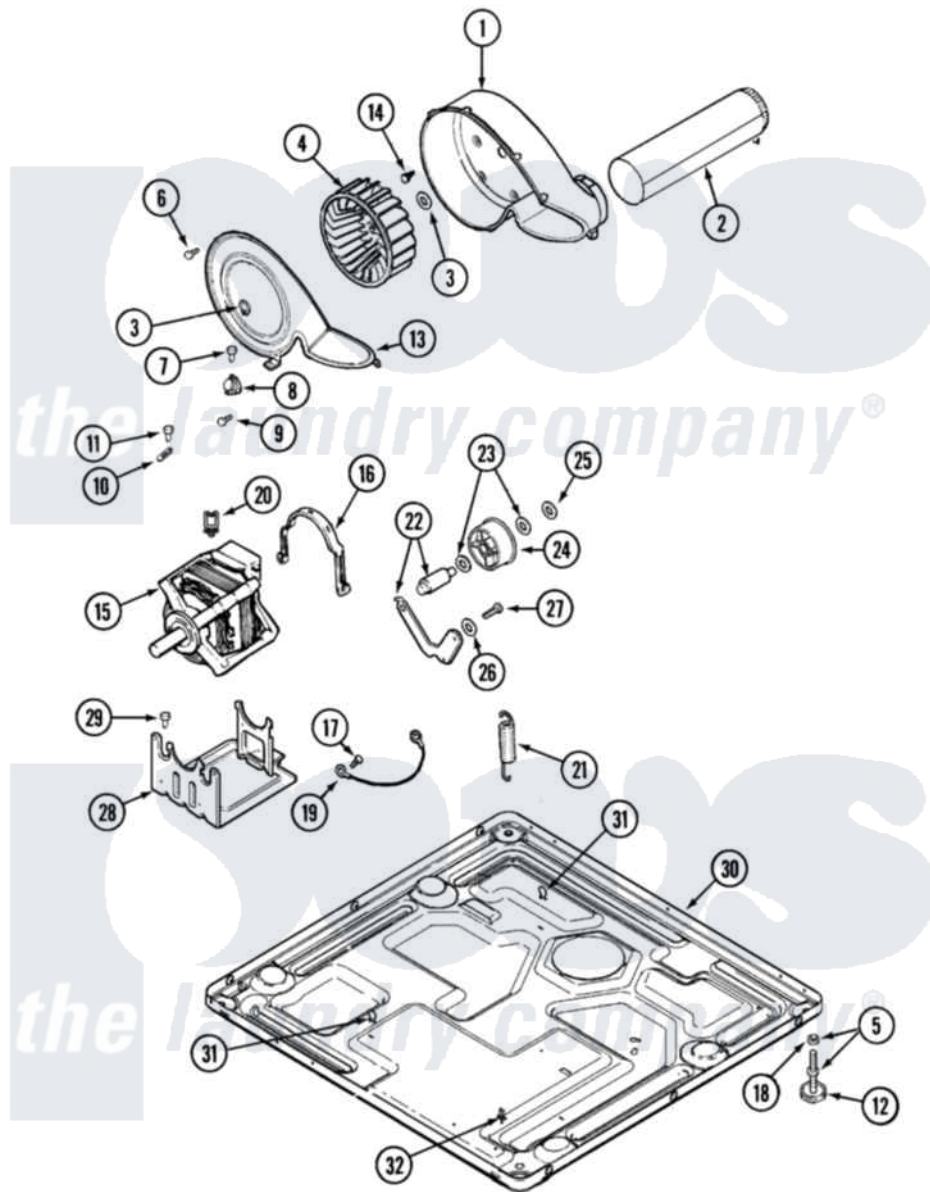

Maytag MDG16PDDWW 07 - MOTOR DRIVE

Maytag [Commercial Maytag MDG16PDDWW Dryer Parts](#) Parts Diagram 07 - MOTOR DRIVE
 Click on the part number to view part

Item	Original Part Number	Replaced By	Status	Part Description
001	33001789			Housing, Blower
002	22001995			Screw Note: Screw, Tumbler Front And Shroud
"	33001800			Duct Assembly, Exhaust
003	410233	9703438		Ring-Retrn
004	33002797			Wheel, Blower
005	Y305086			Adjustable Leg And Nut
006	33001855	33002917		Screw, No.10-16
007	Y313561			Screw---NA
008	303392			Thermostat, Cycling
"	Y303391	33303391		Thermostat, Cycling
009	22001996	3370225		Screw
010	33001762			Fuse, Thermal
011	NLA		Not Available	SCREW, THERMAL CUT-OFF
012	Y314137			Foot, Rubber
013	33002711			Cover, Blower Housing
014	314818	1163839		Screw

015	33002795		Motor, Drive 60Hz
016	33002221	Y015825	Clip, Motor To Motor Support
017	910343	488234	Screw 8-32 X 1/4
018	Y052740	62739	Nut, Lock
019	901220		Ground Wire
020	Y310376		Clip, Door Switch Harness
021	33002460	33002459	Assembly, Spring And Plug
"	33002461		Plug For Spring
022	33001840	6-3705180	Idler Arm
023	Y312527		Washer, Idler Shaft
024	33001783	6-3700340	Bearing- I
025	312958	354987	Ring, Retaining
026	33002218		Grommet, Idler Arm
027	Y014874		Screw, Idler Arm And Sleeve
028	33002817		Motor Support, Offset
029	Y313561		Screw----NA
030	NLA	Not Available	BASE, (LWR)----NA
031	410490		Spring, Retainer Wire Harness
032	315471	22003298	Retainer, Wire