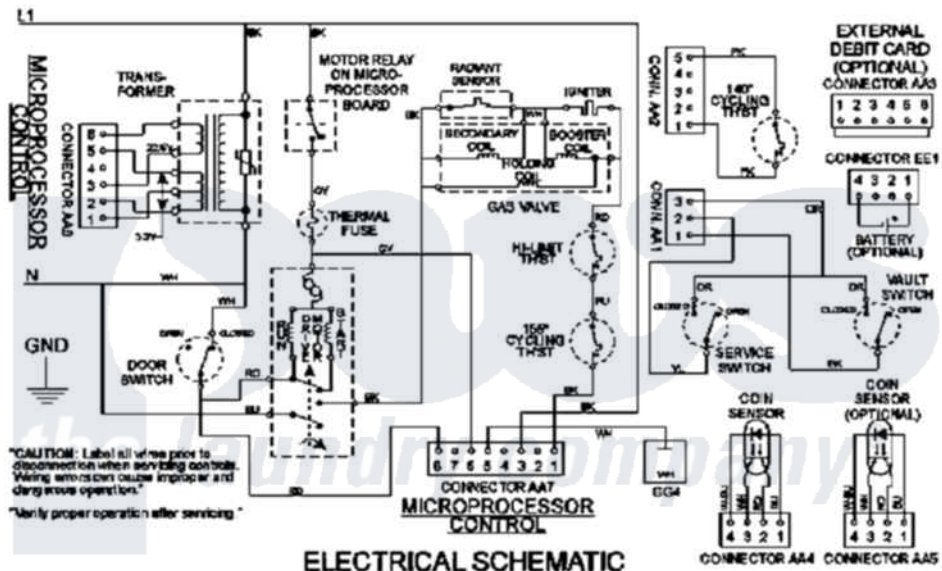

# Maytag MDG16PDDWW 08 - WIRING INFORMATION

Maytag [Commercial Maytag MDG16PDDWW Dryer Parts](#) Parts Diagram 08 - WIRING INFORMATION

[Click on the part number to view part](#)

Item	Original Part Number	Replaced By	Status	Part Description
001	NLA		Not Available	WIRING INFORMATION