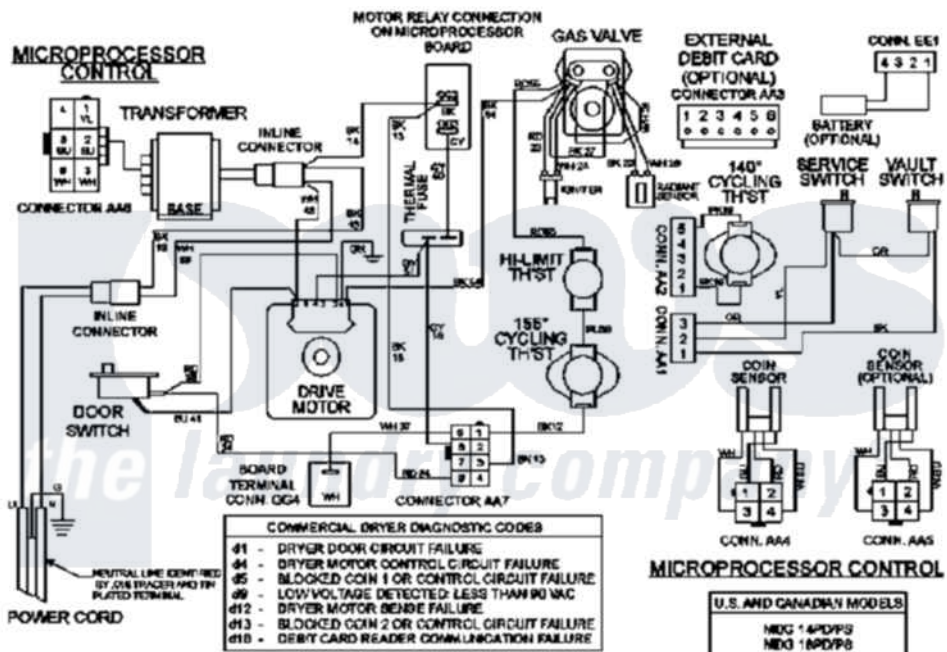

# Maytag MDG16PDDWW 08 - WIRING INFORMATION

Maytag [Commercial Maytag MDG16PDDWW Dryer Parts](#) Parts Diagram 08 - WIRING INFORMATION

[Click on the part number to view part](#)

Item	Original Part Number	Replaced By	Status	Part Description
001	NLA		Not Available	WIRING INFORMATION