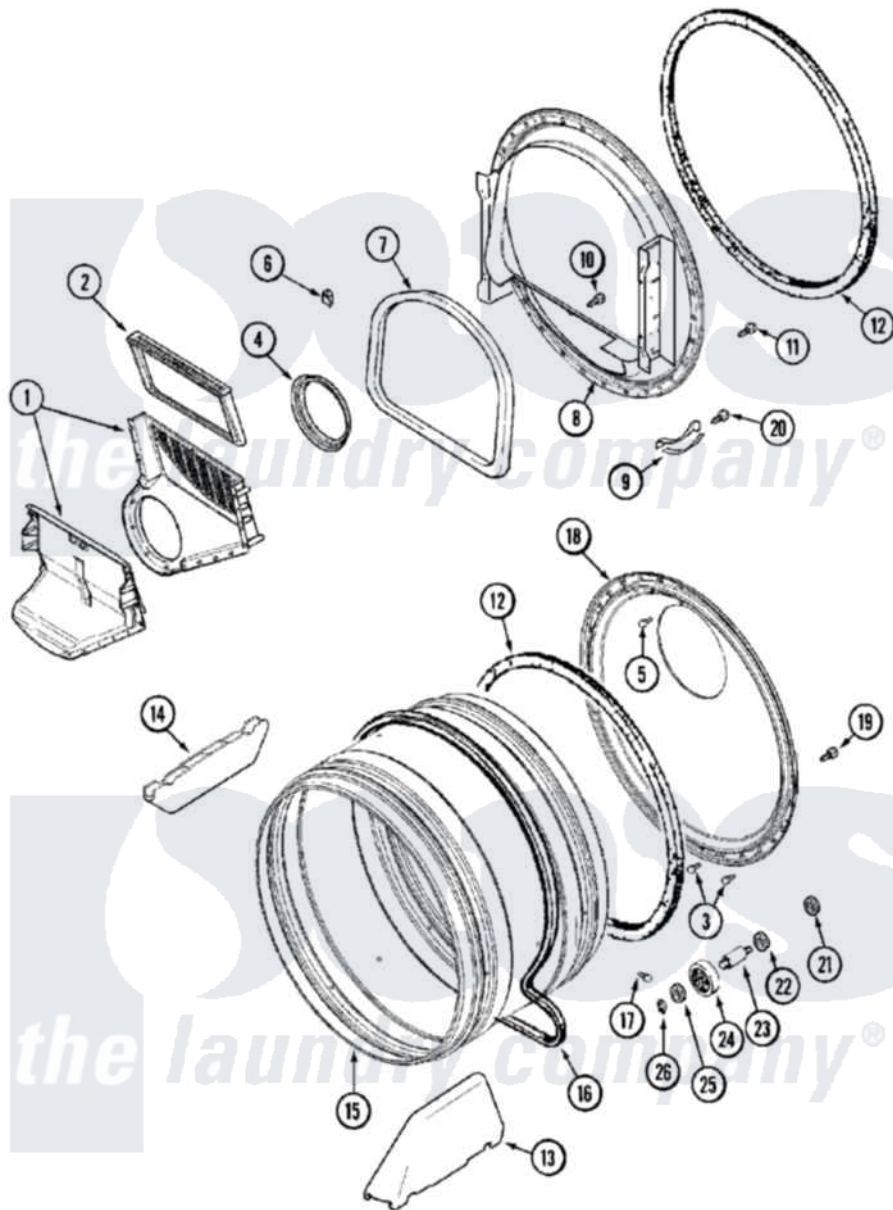

Maytag MDG16PDDWW 09 - TUMBLER

Maytag [Commercial Maytag MDG16PDDWW Dryer Parts](#) Parts Diagram 09 - TUMBLER
 Click on the part number to view part

Item	Original Part Number	Replaced By	Status	Part Description
001	33001799			Outlet Duct Assembly Note: Outlet Duct Assembly
002	33002790			Lint Filter
003	210932			Screw, No.8 X 9/16 Ctsk Note: Screw, Inlet Duct
004	33002560			Seal, Blower
005	22001996	3370225		Screw
006	Y310376			Clip, Door Switch Harness
007	33001767			Seal, Shroud
008	33001802			Front, Tumbler
009	306508			Tumbler Bearing Kit ---W
010	NLA		Not Available	SCREW, OUTLET DUCT (PHILLIPS)
011	33001855	33002917		Screw, No.10-16
012	33001807			Seal, Tumbler
013	33001756	33002032		Baffle
014	33001755			Baffle

015	33001794	33001889	Tumbler
016	33002535		V-Belt
017	33001788	33002973	Screw, No.9-15 X 1.00 Hx WS
018	33002779		Tumbler Back And Seal As-Pack
"	33003037		Tumbler Back And Seal
019	22001995		Screw Note: Screw, Tumbler Front And Shroud
020	210720		Rivet, Bearing To Tumbler Fmt
021	33001443		Nut, Hex
022	Y313347	312535	Washer, Vault Mounting Brk.
023	Y312948	6-3129480	Shaft- Tumbler
024	Y303373	12001541	Drum Roller/Washer Assembly--W
025	312535		Washer, Vault Mounting Brk.
026	410233	9703438	Ring-Retrn