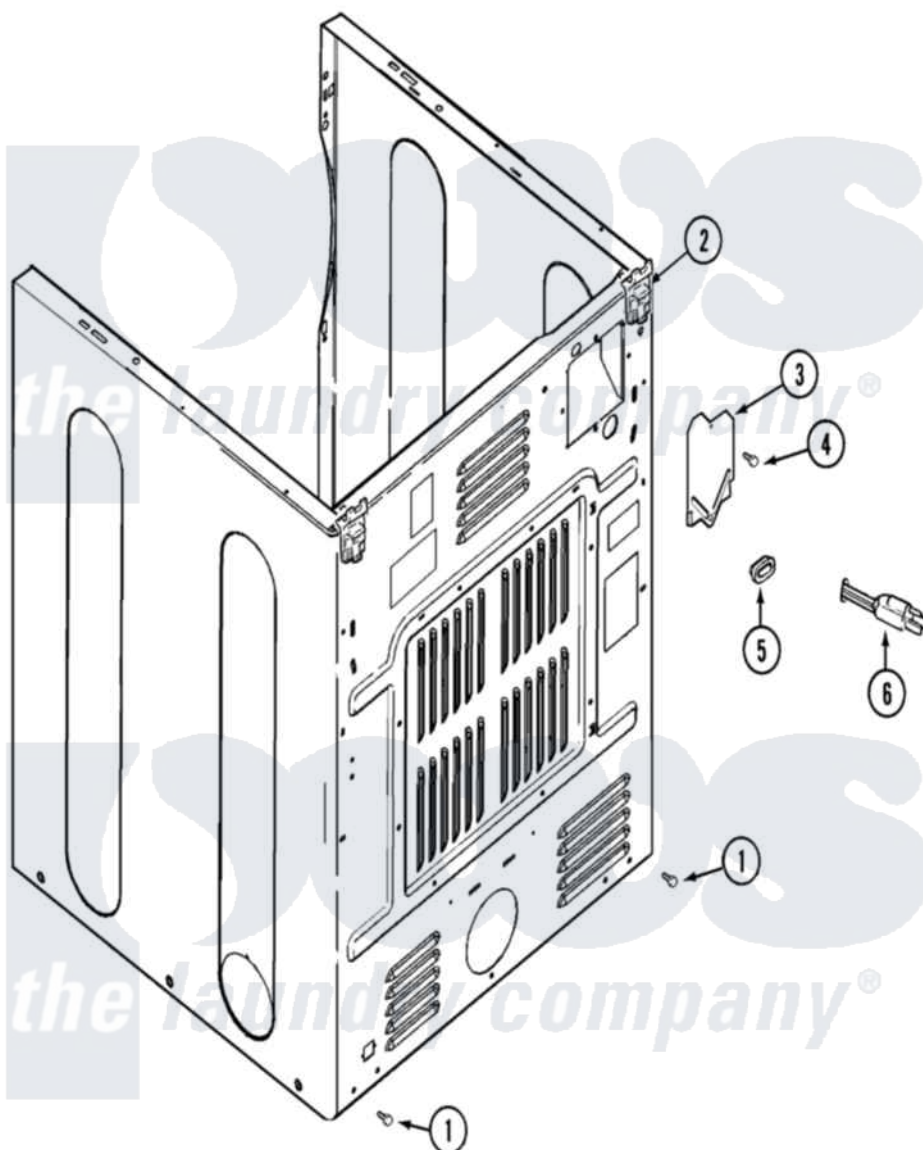

Maytag MDG16PDDXW 05 - CABINET-REAR

Maytag [Commercial Maytag MDG16PDDXW Dryer Parts](#) Parts Diagram 05 - CABINET-REAR
 Click on the part number to view part

Item	Original Part Number	Replaced By	Status	Part Description
001	22001995			Screw Note: Screw, Tumbler Front And Shroud
002	22001995			Screw Note: Screw, Tumbler Front And Shroud
"	22004095			Hinge, Plastic
003	33001795			Cover, Terminal Block
004	22001995			Screw Note: Screw, Tumbler Front And Shroud
005	211881			Grommet, Cord Part Not Used-Gas Models Only
006	22003062			Cord, Power