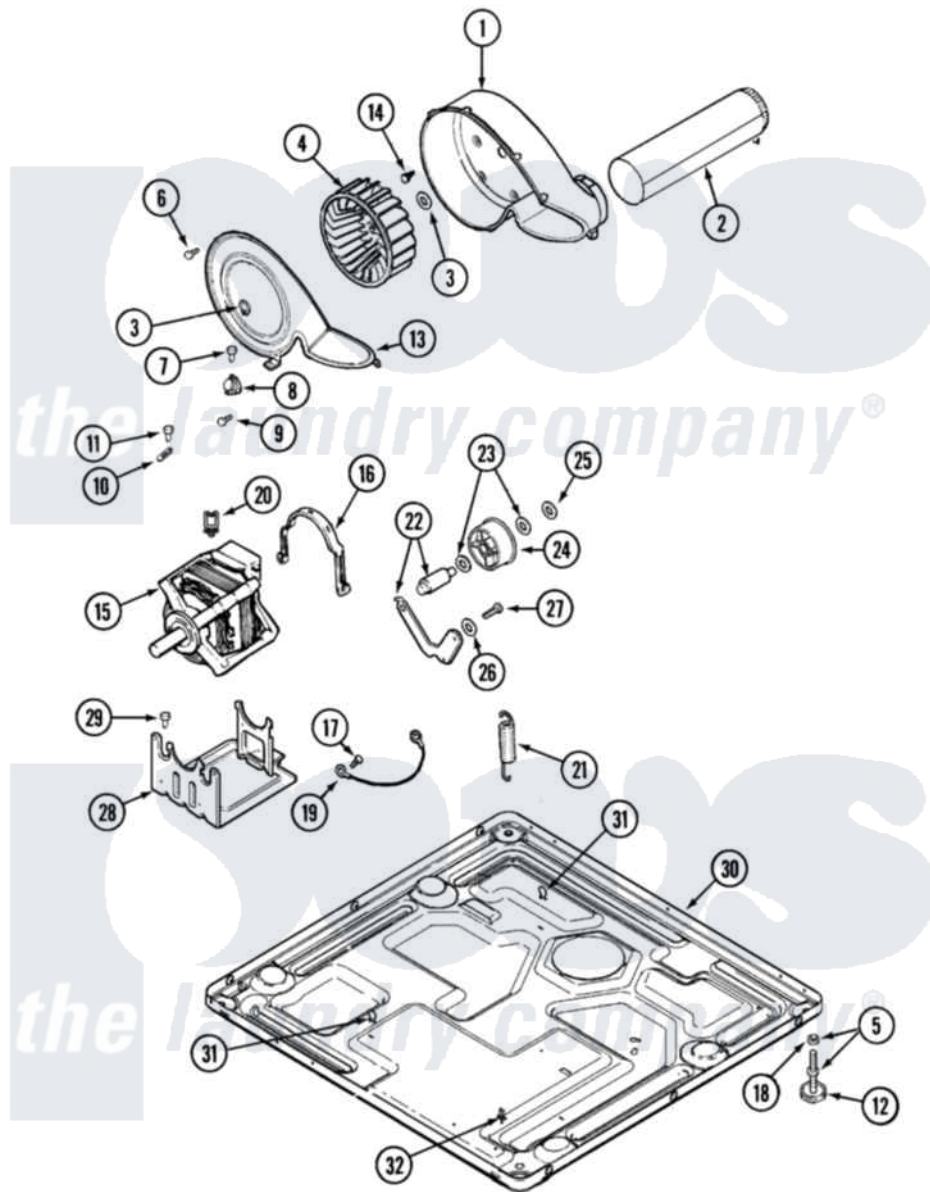

Maytag MDG16PDDXW 07 - MOTOR DRIVE

Maytag [Commercial Maytag MDG16PDDXW Dryer Parts](#) Parts Diagram 07 - MOTOR DRIVE
 Click on the part number to view part

Item	Original Part Number	Replaced By	Status	Part Description
001	33001789			Housing, Blower
002	22001995			Screw Note: Screw, Tumbler Front And Shroud
"	33001800			Duct Assembly, Exhaust
003	410233	9703438		Ring-Retrn
004	33002797			Wheel, Blower
005	Y305086			Adjustable Leg And Nut
006	33001855	33002917		Screw, No.10-16
007	Y313561			Screw---NA
008	303392			Thermostat, Cycling
"	Y303391	33303391		Thermostat, Cycling
009	22001996	3370225		Screw
010	33001762			Fuse, Thermal
011	NLA		Not Available	SCREW, THERMAL CUT-OFF
012	Y314137			Foot, Rubber
013	33002711			Cover, Blower Housing
014	314818	1163839		Screw

015	33002795		Motor, Drive 60Hz
016	33002221	Y015825	Clip, Motor To Motor Support
017	910343	488234	Screw 8-32 X 1/4
018	Y052740	62739	Nut, Lock
019	901220		Ground Wire
020	Y310376		Clip, Door Switch Harness
021	33002460	33002459	Assembly, Spring And Plug
"	33002461		Plug For Spring
022	33001840	6-3705180	Idler Arm
023	Y312527		Washer, Idler Shaft
024	33001783	6-3700340	Bearing- I
025	312958	354987	Ring, Retaining
026	33002218		Grommet, Idler Arm
027	Y014874		Screw, Idler Arm And Sleeve
028	33002817		Motor Support, Offset
029	Y313561		Screw----NA
030	NLA	Not Available	BASE, (LWR)----NA
031	410490		Spring, Retainer Wire Harness
032	315471	22003298	Retainer, Wire